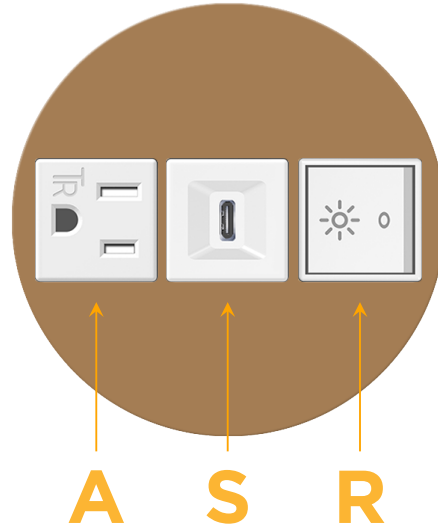

M-POWER-3T

AC POWER & DATA CONNECTIVITY SOLUTION

M-POWER-3TW-ASR-BZ5RND5B

Distributed by

Mormax Company, Inc.

8 Westchester Plaza

Elmsford, NY 10523

914-699-0101

sales@mormax.com

mormax.com

Metro Light & Power's line of power & data solutions offers sophisticated design elements combined with greater ease of installation. Streamlined and low-profile, enhanced by side-exiting cords, our outlets advance the industry with their cutting edge look and feel. We believe flexibility is key, and we provide a variety of mounting options, including the ability to mount in limited spaces. Our outlets are available in many finishes and configurations, in addition to a custom color and finish capability for our clients.

Bezel Finish: **ARCHITECTURAL BRONZE (ZINC/STEEL)**

Custom Finishes Available M-POWER-3TW-ASR-BZ5RND5B

Features:

Module/Port Options:

- **A** Tamper Resistant AC Receptacle
- **E** USB-A & USB-C (20W)
- **M** Double USB-A (Fast Charging Ports - 18W)
- **H** HDMI
- **6** CAT 6
- **12** RJ 12
- **X** Switched AC
- **Y** 3-Way Switch (Low Voltage)
- **V** USB-C (45W High Speed Charging Port)
- **S** USB-C (25W High Speed Charging Port)
- **R** Switched AC (Rocker Switch)
- **D** Dimmer Switch

Plug:

Supplied with Low Profile Flat 45° Angle 120 VAC Plug

Optional Standard Straight 120 VAC Plug

Optional Straight 120 VAC Pass-through Plug

- CLEAN, COMPACT DESIGN
- STREAMLINED
- LOW PROFILE
- SIDE-EXITING CORDS
- PLUG & PLAY
- 6' AC CORD & PLUG (FLAT PLUG STANDARD)
- CUSTOMIZABLE CONFIGURATIONS AND FINISHES
- UL LISTED FOR MOUNTING IN FURNITURE
- 15A