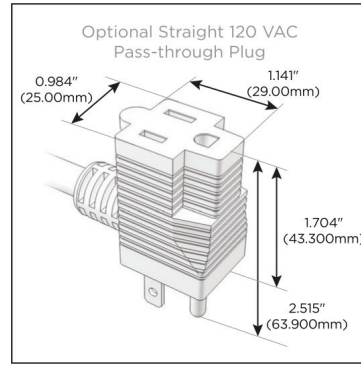

### Module/Port Options:

- A** Tamper Resistant AC Receptacle
- E** USB-A & USB-C (20W)
- M** Double USB-A (Fast Charging Ports - 18W)
- H** HDMI
- 6** CAT 6
- 12** RJ 12
- X** Switched AC
- Y** 3-Way Switch (Low Voltage)
- V** USB-C (45W High Speed Charging Port)
- S** USB-C (25W High Speed Charging Port)
- R** Switched AC (Rocker Switch)
- D** Dimmer Switch

### Plug:

Supplied with Low Profile Flat 45° Angle 120 VAC Plug

Optional Standard Straight 120 VAC Plug

Optional Straight 120 VAC Pass-through Plug

- CLEAN, COMPACT DESIGN
- STREAMLINED
- LOW PROFILE
- SIDE-EXITING CORDS
- PLUG & PLAY
- 6' AC CORD & PLUG (FLAT PLUG STANDARD)
- CUSTOMIZABLE CONFIGURATIONS AND FINISHES
- UL LISTED FOR MOUNTING IN FURNITURE
- 15A

## AC POWER & DATA CONNECTIVITY SOLUTION

M-POWER-3TW-ASR-BZ5RNSB

Specs:

**Modules/Ports:**

- A** Tamper Resistant AC Receptacle
- S** USB-C (25W High Speed Charging Port)
- R** Switched AC (Rocker Switch)