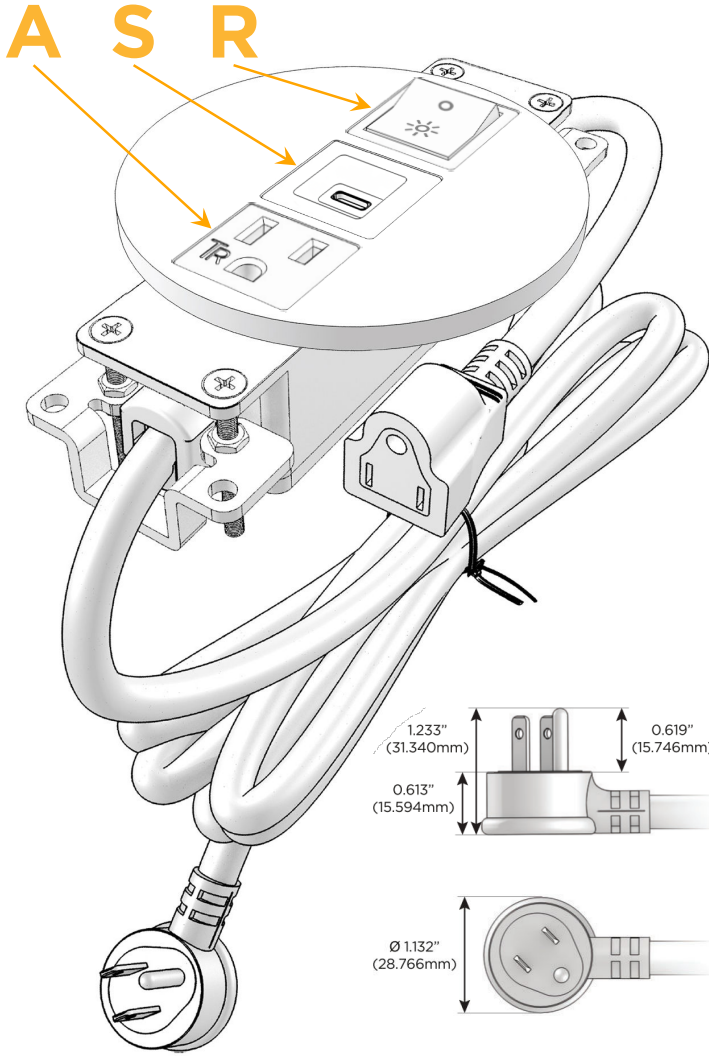

### Module/Port Options:

- A** Tamper Resistant AC Receptacle
- E** USB-A & USB-C (20W)
- M** Double USB-A (Fast Charging Ports - 18W)
- H** HDMI
- 6** CAT 6
- 12** RJ 12
- X** Switched AC
- Y** 3-Way Switch (Low Voltage)
- V** USB-C (45W High Speed Charging Port)
- S** USB-C (25W High Speed Charging Port)
- R** Switched AC (Rocker Switch)
- D** Dimmer Switch

### Plug:

Supplied with Low Profile Flat 45° Angle 120 VAC Plug

Optional Standard Straight 120 VAC Plug

Optional Straight 120 VAC Pass-through Plug

- CLEAN, COMPACT DESIGN
- STREAMLINED
- LOW PROFILE
- SIDE-EXITING CORDS
- PLUG & PLAY
- 6' AC CORD & PLUG (FLAT PLUG STANDARD)
- CUSTOMIZABLE CONFIGURATIONS AND FINISHES
- UL LISTED FOR MOUNTING IN FURNITURE
- 15A

## AC POWER & DATA CONNECTIVITY SOLUTION

M-POWER-3TW-ASR-BZ5RNSB

Specs:

**Modules/Ports:**

- A** Tamper Resistant AC Receptacle
- S** USB-C (25W High Speed Charging Port)
- R** Switched AC (Rocker Switch)