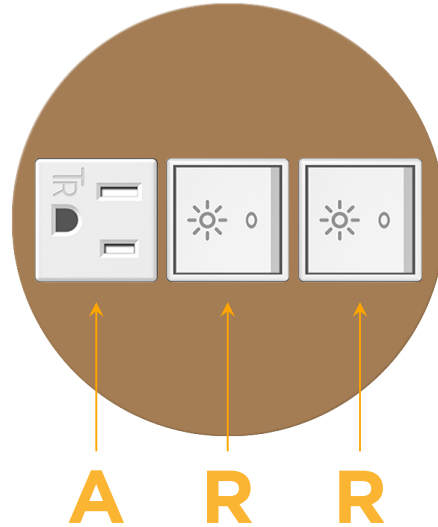

M-POWER-3T

AC POWER & DATA CONNECTIVITY SOLUTION

M-POWER-3TW-ARR-BZ5RND5B

Distributed by

Mormax Company, Inc.

8 Westchester Plaza

Elmsford, NY 10523

914-699-0101

sales@mormax.com

mormax.com

Metro Light & Power's line of power & data solutions offers sophisticated design elements combined with greater ease of installation. Streamlined and low-profile, enhanced by side-exiting cords, our outlets advance the industry with their cutting edge look and feel. We believe flexibility is key, and we provide a variety of mounting options, including the ability to mount in limited spaces. Our outlets are available in many finishes and configurations, in addition to a custom color and finish capability for our clients.

Bezel Finish: **ARCHITECTURAL BRONZE (ZINC/STEEL)**

Custom Finishes Available M-POWER-3TW-ARR-BZ5RND5B

Features:

Module/Port Options:

- **A** Tamper Resistant AC Receptacle
- **E** USB-A & USB-C (20W)
- **M** Double USB-A (Fast Charging Ports - 18W)
- **H** HDMI
- **6** CAT 6
- **12** RJ 12
- **X** Switched AC
- **Y** 3-Way Switch (Low Voltage)
- **V** USB-C (45W High Speed Charging Port)
- **S** USB-C (25W High Speed Charging Port)
- **R** Switched AC (Rocker Switch)
- **D** Dimmer Switch

Plug:

Supplied with Low Profile Flat 45° Angle 120 VAC Plug

Optional Standard Straight 120 VAC Plug

Optional Straight 120 VAC Pass-through Plug

- CLEAN, COMPACT DESIGN
- STREAMLINED
- LOW PROFILE
- SIDE-EXITING CORDS
- PLUG & PLAY
- 6' AC CORD & PLUG (FLAT PLUG STANDARD)
- CUSTOMIZABLE CONFIGURATIONS AND FINISHES
- UL LISTED FOR MOUNTING IN FURNITURE
- 15A