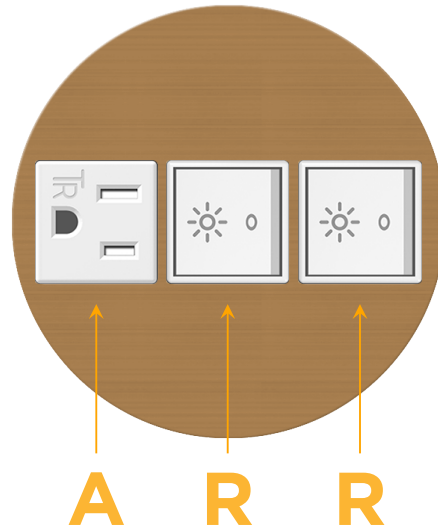

M-POWER-3T

AC POWER & DATA CONNECTIVITY SOLUTION

M-POWER-3TW-ARR-BZ4RND8

Distributed by

Mormax Company, Inc.

8 Westchester Plaza

Elmsford, NY 10523

914-699-0101

sales@mormax.com

mormax.com

Metro Light & Power's line of power & data solutions offers sophisticated design elements combined with greater ease of installation. Streamlined and low-profile, enhanced by side-exiting cords, our outlets advance the industry with their cutting edge look and feel. We believe flexibility is key, and we provide a variety of mounting options, including the ability to mount in limited spaces. Our outlets are available in many finishes and configurations, in addition to a custom color and finish capability for our clients.

Bezel Finish: **SOLID BRONZE BRUSHED**

Custom Finishes Available M-POWER-3TW-ARR-BZ4RND8

Features:

Module/Port Options:

- **A** Tamper Resistant AC Receptacle
- **E** USB-A & USB-C (20W)
- **M** Double USB-A (Fast Charging Ports - 18W)
- **H** HDMI
- **6** CAT 6
- **12** RJ 12
- **X** Switched AC
- **Y** 3-Way Switch (Low Voltage)
- **V** USB-C (45W High Speed Charging Port)
- **S** USB-C (25W High Speed Charging Port)
- **R** Switched AC (Rocker Switch)
- **D** Dimmer Switch

Plug:

Supplied with Low Profile Flat 45° Angle 120 VAC Plug

Optional Standard Straight 120 VAC Plug

Optional Straight 120 VAC Pass-through Plug

- CLEAN, COMPACT DESIGN
- STREAMLINED
- LOW PROFILE
- SIDE-EXITING CORDS
- PLUG & PLAY
- 6' AC CORD & PLUG (FLAT PLUG STANDARD)
- CUSTOMIZABLE CONFIGURATIONS AND FINISHES
- UL LISTED FOR MOUNTING IN FURNITURE
- 15A