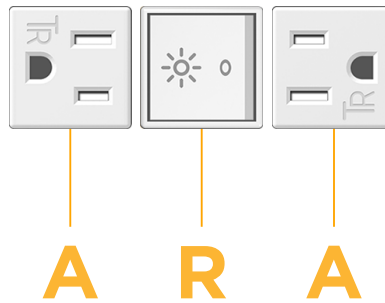

M-POWER-3T

AC POWER & DATA CONNECTIVITY SOLUTION

M-POWER-3TW-ARA-SS4RNDB

Distributed by

Mormax Company, Inc.

8 Westchester Plaza

Elmsford, NY 10523

914-699-0101

sales@mormax.com

mormax.com

Metro Light & Power's line of power & data solutions offers sophisticated design elements combined with greater ease of installation. Streamlined and low-profile, enhanced by side-exiting cords, our outlets advance the industry with their cutting edge look and feel. We believe flexibility is key, and we provide a variety of mounting options, including the ability to mount in limited spaces. Our outlets are available in many finishes and configurations, in addition to a custom color and finish capability for our clients.

Bezel Finish: **BRUSHED STAINLESS (ABS)**

Custom Finishes Available M-POWER-3TW-ARA-SS4RNDB

Features:

Module/Port Options:

- **A** Tamper Resistant AC Receptacle
- **E** USB-A & USB-C (20W)
- **M** Double USB-A (Fast Charging Ports - 18W)
- **H** HDMI
- **6** CAT 6
- **12** RJ 12
- **X** Switched AC
- **Y** 3-Way Switch (Low Voltage)
- **V** USB-C (45W High Speed Charging Port)
- **S** USB-C (25W High Speed Charging Port)
- **R** Switched AC (Rocker Switch)
- **D** Dimmer Switch

Plug:

Supplied with Low Profile Flat 45° Angle 120 VAC Plug

Optional Standard Straight 120 VAC Plug

Optional Straight 120 VAC Pass-through Plug

- CLEAN, COMPACT DESIGN
- STREAMLINED
- LOW PROFILE
- SIDE-EXITING CORDS
- PLUG & PLAY
- 6' AC CORD & PLUG (FLAT PLUG STANDARD)
- CUSTOMIZABLE CONFIGURATIONS AND FINISHES
- UL LISTED FOR MOUNTING IN FURNITURE
- 15A