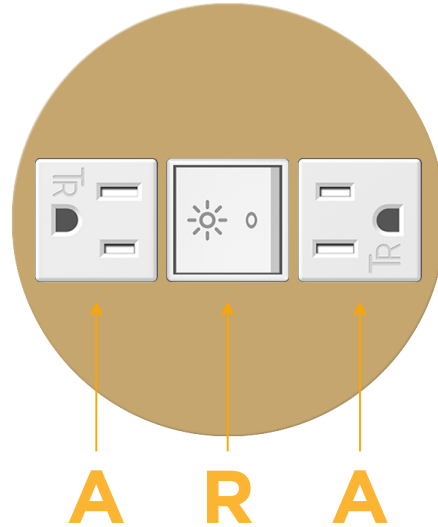

M-POWER-3T

AC POWER & DATA CONNECTIVITY SOLUTION

M-POWER-3TW-ARA-BZRNSB

Distributed by

Mormax Company, Inc.

8 Westchester Plaza

Elmsford, NY 10523

914-699-0101

sales@mormax.com

mormax.com

Metro Light & Power's line of power & data solutions offers sophisticated design elements combined with greater ease of installation. Streamlined and low-profile, enhanced by side-exiting cords, our outlets advance the industry with their cutting edge look and feel. We believe flexibility is key, and we provide a variety of mounting options, including the ability to mount in limited spaces. Our outlets are available in many finishes and configurations, in addition to a custom color and finish capability for our clients.

Bezel Finish: **STANDARD BRONZE (ZINC/STEEL)**

Custom Finishes Available M-POWER-3TW-ARA-BZRNSB

Features:

Module/Port Options:

- **A** Tamper Resistant AC Receptacle
- **E** USB-A & USB-C (20W)
- **M** Double USB-A (Fast Charging Ports - 18W)
- **H** HDMI
- **6** CAT 6
- **12** RJ 12
- **X** Switched AC
- **Y** 3-Way Switch (Low Voltage)
- **V** USB-C (45W High Speed Charging Port)
- **S** USB-C (25W High Speed Charging Port)
- **R** Switched AC (Rocker Switch)
- **D** Dimmer Switch

Plug:

Supplied with Low Profile Flat 45° Angle 120 VAC Plug

Optional Standard Straight 120 VAC Plug

Optional Straight 120 VAC Pass-through Plug

- CLEAN, COMPACT DESIGN
- STREAMLINED
- LOW PROFILE
- SIDE-EXITING CORDS
- PLUG & PLAY
- 6' AC CORD & PLUG (FLAT PLUG STANDARD)
- CUSTOMIZABLE CONFIGURATIONS AND FINISHES
- UL LISTED FOR MOUNTING IN FURNITURE
- 15A