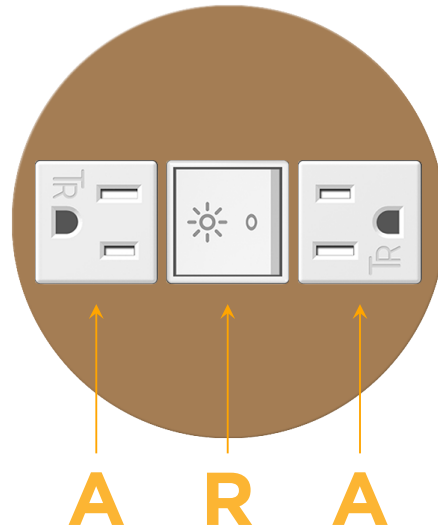

M-POWER-3T

AC POWER & DATA CONNECTIVITY SOLUTION

M-POWER-3TW-ARA-BZRND

Distributed by

Mormax Company, Inc.

8 Westchester Plaza

Elmsford, NY 10523

914-699-0101

sales@mormax.com

mormax.com

Metro Light & Power's line of power & data solutions offers sophisticated design elements combined with greater ease of installation. Streamlined and low-profile, enhanced by side-exiting cords, our outlets advance the industry with their cutting edge look and feel. We believe flexibility is key, and we provide a variety of mounting options, including the ability to mount in limited spaces. Our outlets are available in many finishes and configurations, in addition to a custom color and finish capability for our clients.

Bezel Finish: **SOLID BRONZE**

Custom Finishes Available M-POWER-3TW-ARA-BZRND

Features:

Module/Port Options:

- **A** Tamper Resistant AC Receptacle
- **E** USB-A & USB-C (20W)
- **M** Double USB-A (Fast Charging Ports - 18W)
- **H** HDMI
- **6** CAT 6
- **12** RJ 12
- **X** Switched AC
- **Y** 3-Way Switch (Low Voltage)
- **V** USB-C (45W High Speed Charging Port)
- **S** USB-C (25W High Speed Charging Port)
- **R** Switched AC (Rocker Switch)
- **D** Dimmer Switch

Plug:

Supplied with Low Profile Flat 45° Angle 120 VAC Plug

Optional Standard Straight 120 VAC Plug

Optional Straight 120 VAC Pass-through Plug

- CLEAN, COMPACT DESIGN
- STREAMLINED
- LOW PROFILE
- SIDE-EXITING CORDS
- PLUG & PLAY
- 6' AC CORD & PLUG (FLAT PLUG STANDARD)
- CUSTOMIZABLE CONFIGURATIONS AND FINISHES
- UL LISTED FOR MOUNTING IN FURNITURE
- 15A