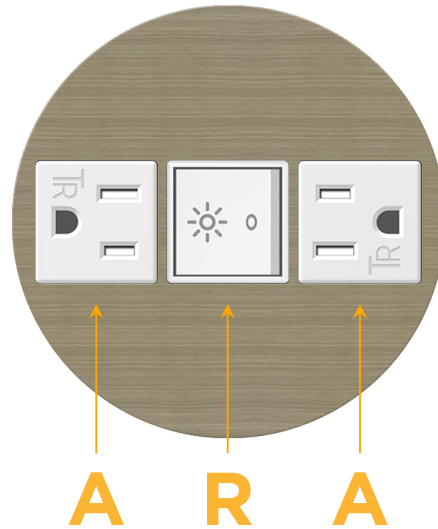

M-POWER-3T

AC POWER & DATA CONNECTIVITY SOLUTION

M-POWER-3TW-ARA-BZ5ARNSB

Distributed by

Mormax Company, Inc.

8 Westchester Plaza

Elmsford, NY 10523

914-699-0101

sales@mormax.com

mormax.com

Metro Light & Power's line of power & data solutions offers sophisticated design elements combined with greater ease of installation. Streamlined and low-profile, enhanced by side-exiting cords, our outlets advance the industry with their cutting edge look and feel. We believe flexibility is key, and we provide a variety of mounting options, including the ability to mount in limited spaces. Our outlets are available in many finishes and configurations, in addition to a custom color and finish capability for our clients.

Bezel Finish: **ANTIQUED ARCHITECTURAL BRONZE (ZINC/STEEL)**

Custom Finishes Available M-POWER-3TW-ARA-BZ5ARNSB

Features:

Module/Port Options:

- **A** Tamper Resistant AC Receptacle
- **E** USB-A & USB-C (20W)
- **M** Double USB-A (Fast Charging Ports - 18W)
- **H** HDMI
- **6** CAT 6
- **12** RJ 12
- **X** Switched AC
- **Y** 3-Way Switch (Low Voltage)
- **V** USB-C (45W High Speed Charging Port)
- **S** USB-C (25W High Speed Charging Port)
- **R** Switched AC (Rocker Switch)
- **D** Dimmer Switch

Plug:

Supplied with Low Profile Flat 45° Angle 120 VAC Plug

Optional Standard Straight 120 VAC Plug

Optional Straight 120 VAC Pass-through Plug

- CLEAN, COMPACT DESIGN
- STREAMLINED
- LOW PROFILE
- SIDE-EXITING CORDS
- PLUG & PLAY
- 6' AC CORD & PLUG (FLAT PLUG STANDARD)
- CUSTOMIZABLE CONFIGURATIONS AND FINISHES
- UL LISTED FOR MOUNTING IN FURNITURE
- 15A