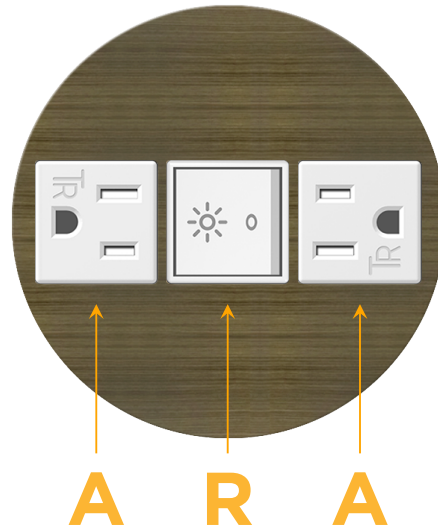

M-POWER-3T

AC POWER & DATA CONNECTIVITY SOLUTION

M-POWER-3TW-ARA-APRNDSB

Distributed by

Mormax Company, Inc.

8 Westchester Plaza

Elmsford, NY 10523

914-699-0101

sales@mormax.com

mormax.com

Metro Light & Power's line of power & data solutions offers sophisticated design elements combined with greater ease of installation. Streamlined and low-profile, enhanced by side-exiting cords, our outlets advance the industry with their cutting edge look and feel. We believe flexibility is key, and we provide a variety of mounting options, including the ability to mount in limited spaces. Our outlets are available in many finishes and configurations, in addition to a custom color and finish capability for our clients.

Bezel Finish: **SPECIAL ANTIQUE BRONZE (ZINC/STEEL)**

Custom Finishes Available M-POWER-3TW-ARA-APRNDSB

Features:

Module/Port Options:

- **A** Tamper Resistant AC Receptacle
- **E** USB-A & USB-C (20W)
- **M** Double USB-A (Fast Charging Ports - 18W)
- **H** HDMI
- **6** CAT 6
- **12** RJ 12
- **X** Switched AC
- **Y** 3-Way Switch (Low Voltage)
- **V** USB-C (45W High Speed Charging Port)
- **S** USB-C (25W High Speed Charging Port)
- **R** Switched AC (Rocker Switch)
- **D** Dimmer Switch

Plug:

Supplied with Low Profile Flat 45° Angle 120 VAC Plug

Optional Standard Straight 120 VAC Plug

Optional Straight 120 VAC Pass-through Plug

- CLEAN, COMPACT DESIGN
- STREAMLINED
- LOW PROFILE
- SIDE-EXITING CORDS
- PLUG & PLAY
- 6' AC CORD & PLUG (FLAT PLUG STANDARD)
- CUSTOMIZABLE CONFIGURATIONS AND FINISHES
- UL LISTED FOR MOUNTING IN FURNITURE
- 15A