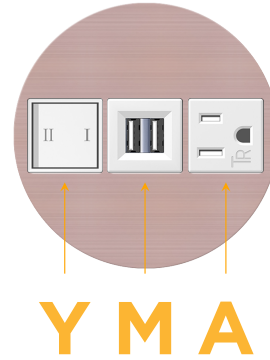

Bezel Finish: **CHAMPAGNE (ZINC/STEEL)**

Custom Finishes Available M-POWER-3TW-AMY-CHRNDSB(2)

Features:

Module/Port Options:

- A** Tamper Resistant AC Receptacle
- E** USB-A & USB-C (20W)
- M** Double USB-A (Fast Charging Ports - 18W)
- H** HDMI
- 6** CAT 6
- 12** RJ 12
- X** Switched AC
- Y** 3-Way Switch (Low Voltage)
- V** USB-C (45W High Speed Charging Port)
- S** USB-C (25W High Speed Charging Port)
- R** Switched AC (Rocker Switch)
- D** Dimmer Switch

Plug:

Supplied with Low Profile Flat 45° Angle 120 VAC Plug

Optional Standard Straight 120 VAC Plug

Optional Straight 120 VAC Pass-through Plug

- CLEAN, COMPACT DESIGN
- STREAMLINED
- LOW PROFILE
- SIDE-EXITING CORDS
- PLUG & PLAY
- 6' AC CORD & PLUG (FLAT PLUG STANDARD)
- CUSTOMIZABLE CONFIGURATIONS AND FINISHES
- UL LISTED FOR MOUNTING IN FURNITURE
- 15A

8 Westchester Plaza

Elmsford, NY 10523

914-699-0101

sales@mormax.com

mormax.com

Modules/Ports:

- A** Tamper Resistant AC Receptacle
- M** Double USB-A (Fast Charging Ports - 18W)
- Y** 3-Way Switch