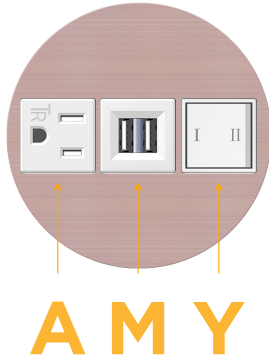

Bezel Finish: **CHAMPAGNE (ZINC/STEEL)**

Custom Finishes Available M-POWER-3TW-AMY-CHRNDSB(2)

Features:

Module/Port Options:

- A** Tamper Resistant AC Receptacle
- E** USB-A & USB-C (20W)
- M** Double USB-A (Fast Charging Ports - 18W)
- H** HDMI
- 6** CAT 6
- 12** RJ 12
- X** Switched AC
- Y** 3-Way Switch (Low Voltage)
- V** USB-C (45W High Speed Charging Port)
- S** USB-C (25W High Speed Charging Port)
- R** Switched AC (Rocker Switch)
- D** Dimmer Switch

Plug:

Supplied with Low Profile Flat 45° Angle 120 VAC Plug

Optional Standard Straight 120 VAC Plug

Optional Straight 120 VAC Pass-through Plug

- CLEAN, COMPACT DESIGN
- STREAMLINED
- LOW PROFILE
- SIDE-EXITING CORDS
- PLUG & PLAY
- 6' AC CORD & PLUG (FLAT PLUG STANDARD)
- CUSTOMIZABLE CONFIGURATIONS AND FINISHES
- UL LISTED FOR MOUNTING IN FURNITURE
- 15A

8 Westchester Plaza

Elmsford, NY 10523

914-699-0101

sales@mormax.com

mormax.com

Modules/Ports:

- A** Tamper Resistant AC Receptacle
- M** Double USB-A (Fast Charging Ports - 18W)
- Y** 3-Way Switch