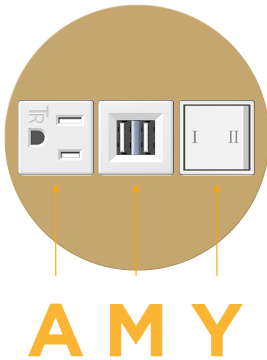

Bezel Finish: **BRASS (ZINC/STEEL)**

Custom Finishes Available M-POWER-3TW-AMY-BRRNDSB(2)

Features:

Module/Port Options:

- A** Tamper Resistant AC Receptacle
- E** USB-A & USB-C (20W)
- M** Double USB-A (Fast Charging Ports - 18W)
- H** HDMI
- 6** CAT 6
- 12** RJ 12
- X** Switched AC
- Y** 3-Way Switch (Low Voltage)
- V** USB-C (45W High Speed Charging Port)
- S** USB-C (25W High Speed Charging Port)
- R** Switched AC (Rocker Switch)
- D** Dimmer Switch

Plug:

Supplied with Low Profile Flat 45° Angle 120 VAC Plug

Optional Standard Straight 120 VAC Plug

Optional Straight 120 VAC Pass-through Plug

- CLEAN, COMPACT DESIGN
- STREAMLINED
- LOW PROFILE
- SIDE-EXITING CORDS
- PLUG & PLAY
- 6' AC CORD & PLUG (FLAT PLUG STANDARD)
- CUSTOMIZABLE CONFIGURATIONS AND FINISHES
- UL LISTED FOR MOUNTING IN FURNITURE
- 15A

8 Westchester Plaza

Elmsford, NY 10523

914-699-0101

sales@mormax.com

mormax.com

Modules/Ports:

- A** Tamper Resistant AC Receptacle
- M** Double USB-A (Fast Charging Ports - 18W)
- Y** 3-Way Switch