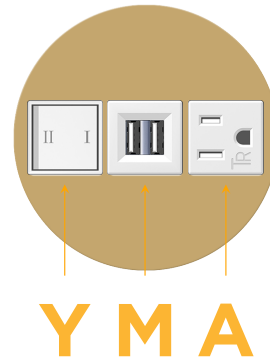

Bezel Finish: **BRASS (ZINC/STEEL)**

Custom Finishes Available M-POWER-3TW-AMY-BRRNDSB(2)

Features:

Module/Port Options:

- A** Tamper Resistant AC Receptacle
- E** USB-A & USB-C (20W)
- M** Double USB-A (Fast Charging Ports - 18W)
- H** HDMI
- 6** CAT 6
- 12** RJ 12
- X** Switched AC
- Y** 3-Way Switch (Low Voltage)
- V** USB-C (45W High Speed Charging Port)
- S** USB-C (25W High Speed Charging Port)
- R** Switched AC (Rocker Switch)
- D** Dimmer Switch

Plug:

Supplied with Low Profile Flat 45° Angle 120 VAC Plug

Optional Standard Straight 120 VAC Plug

Optional Straight 120 VAC Pass-through Plug

- CLEAN, COMPACT DESIGN
- STREAMLINED
- LOW PROFILE
- SIDE-EXITING CORDS
- PLUG & PLAY
- 6' AC CORD & PLUG (FLAT PLUG STANDARD)
- CUSTOMIZABLE CONFIGURATIONS AND FINISHES
- UL LISTED FOR MOUNTING IN FURNITURE
- 15A

8 Westchester Plaza

Elmsford, NY 10523

914-699-0101

sales@mormax.com

mormax.com

Modules/Ports:

- A** Tamper Resistant AC Receptacle
- M** Double USB-A (Fast Charging Ports - 18W)
- Y** 3-Way Switch