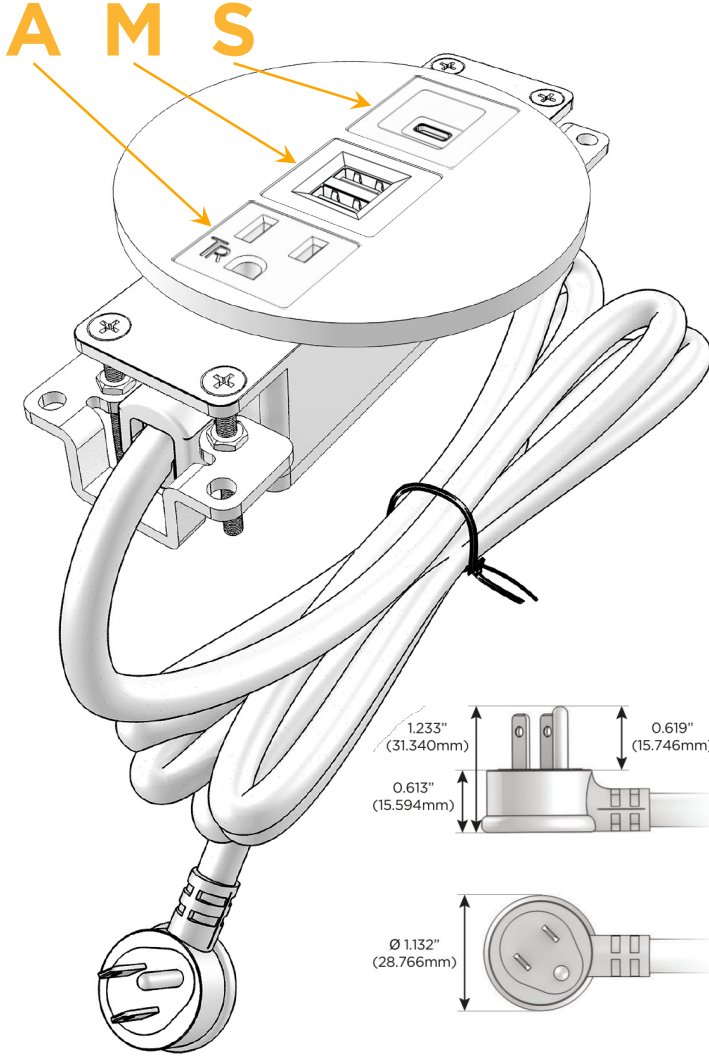

### Module/Port Options:

- A** Tamper Resistant AC Receptacle
- E** USB-A & USB-C (20W)
- M** Double USB-A (Fast Charging Ports - 18W)
- H** HDMI
- 6** CAT 6
- 12** RJ 12
- X** Switched AC
- Y** 3-Way Switch (Low Voltage)
- V** USB-C (45W High Speed Charging Port)
- S** USB-C (25W High Speed Charging Port)
- R** Switched AC (Rocker Switch)
- D** Dimmer Switch

### Plug:

Supplied with Low Profile Flat 45° Angle 120 VAC Plug

Optional Standard Straight 120 VAC Plug

Optional Straight 120 VAC Pass-through Plug

- CLEAN, COMPACT DESIGN
- STREAMLINED
- LOW PROFILE
- SIDE-EXITING CORDS
- PLUG & PLAY
- 6' AC CORD & PLUG (FLAT PLUG STANDARD)
- CUSTOMIZABLE CONFIGURATIONS AND FINISHES
- UL LISTED FOR MOUNTING IN FURNITURE
- 15A

## AC POWER & DATA CONNECTIVITY SOLUTION

M-POWER-3TW-AMS-BZ4RNDB

Specs:

**Modules/Ports:**

- A** Tamper Resistant AC Receptacle
- M** Double USB-A (Fast Charging Ports - 18W)
- S** USB-C (25W High Speed Charging Port)