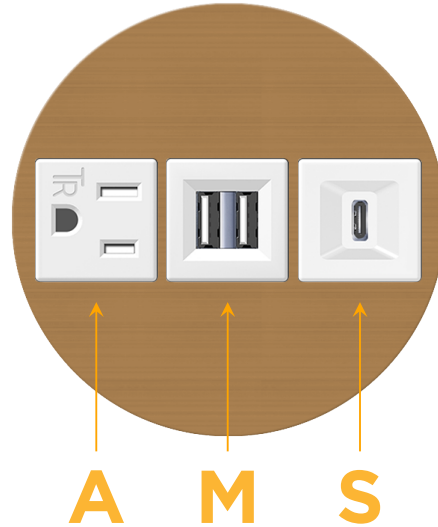

M-POWER-3T

AC POWER & DATA CONNECTIVITY SOLUTION

M-POWER-3TW-AMS-BZ4RND8

Distributed by

Mormax Company, Inc.

8 Westchester Plaza

Elmsford, NY 10523

914-699-0101

sales@mormax.com

mormax.com

Metro Light & Power's line of power & data solutions offers sophisticated design elements combined with greater ease of installation. Streamlined and low-profile, enhanced by side-exiting cords, our outlets advance the industry with their cutting edge look and feel. We believe flexibility is key, and we provide a variety of mounting options, including the ability to mount in limited spaces. Our outlets are available in many finishes and configurations, in addition to a custom color and finish capability for our clients.

Bezel Finish: **SOLID BRONZE BRUSHED**

Custom Finishes Available M-POWER-3TW-AMS-BZ4RND8

Features:

Module/Port Options:

- **A** Tamper Resistant AC Receptacle
- **E** USB-A & USB-C (20W)
- **M** Double USB-A (Fast Charging Ports - 18W)
- **H** HDMI
- **6** CAT 6
- **12** RJ 12
- **X** Switched AC
- **Y** 3-Way Switch (Low Voltage)
- **V** USB-C (45W High Speed Charging Port)
- **S** USB-C (25W High Speed Charging Port)
- **R** Switched AC (Rocker Switch)
- **D** Dimmer Switch

Plug:

Supplied with Low Profile Flat 45° Angle 120 VAC Plug

Optional Standard Straight 120 VAC Plug

Optional Straight 120 VAC Pass-through Plug

- CLEAN, COMPACT DESIGN
- STREAMLINED
- LOW PROFILE
- SIDE-EXITING CORDS
- PLUG & PLAY
- 6' AC CORD & PLUG (FLAT PLUG STANDARD)
- CUSTOMIZABLE CONFIGURATIONS AND FINISHES
- UL LISTED FOR MOUNTING IN FURNITURE
- 15A