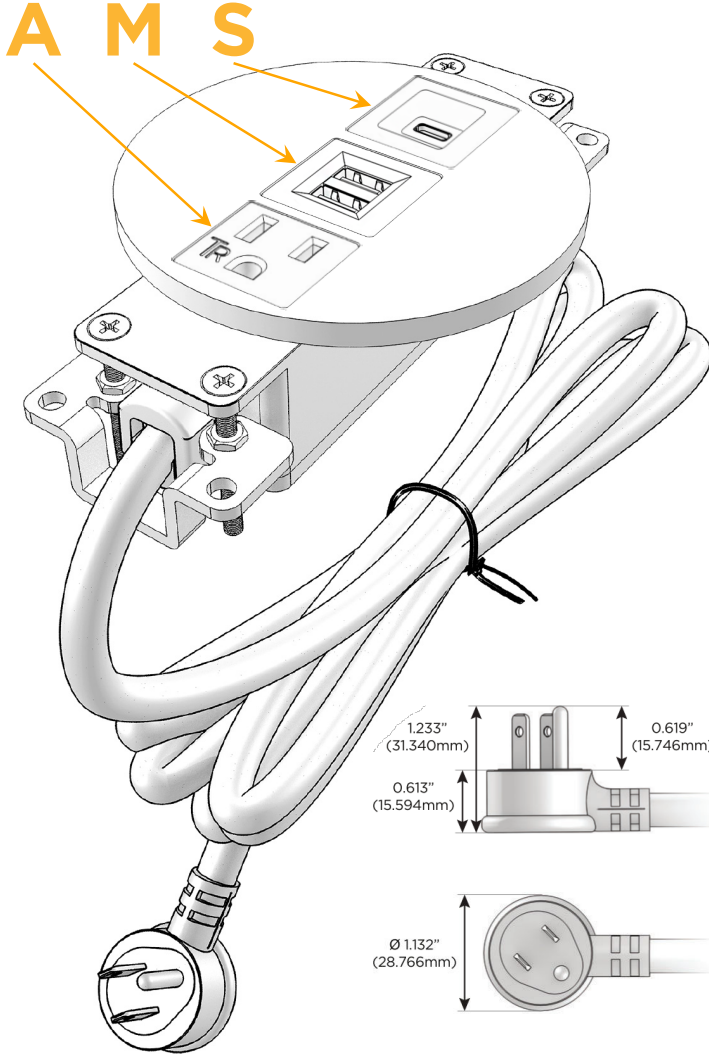

Bezel Finish: **SOLID BRASS BRUSHED**

Custom Finishes Available M-POWER-3TW-AMS-BR4RND8

Features:

Module/Port Options:

- A** Tamper Resistant AC Receptacle
- E** USB-A & USB-C (20W)
- M** Double USB-A (Fast Charging Ports - 18W)
- H** HDMI
- 6** CAT 6
- 12** RJ 12
- X** Switched AC
- Y** 3-Way Switch (Low Voltage)
- V** USB-C (45W High Speed Charging Port)
- S** USB-C (25W High Speed Charging Port)
- R** Switched AC (Rocker Switch)
- D** Dimmer Switch

Plug:

Supplied with Low Profile Flat 45° Angle 120 VAC Plug

Optional Standard Straight 120 VAC Plug

Optional Straight 120 VAC Pass-through Plug

- CLEAN, COMPACT DESIGN
- STREAMLINED
- LOW PROFILE
- SIDE-EXITING CORDS
- PLUG & PLAY
- 6' AC CORD & PLUG (FLAT PLUG STANDARD)
- CUSTOMIZABLE CONFIGURATIONS AND FINISHES
- UL LISTED FOR MOUNTING IN FURNITURE
- 15A

M-POWER-3T

AC POWER & DATA CONNECTIVITY SOLUTION

M-POWER-3TW-AMS-BR4RND

Specs:

Modules/Ports:

- A** Tamper Resistant AC Receptacle
- M** Double USB-A (Fast Charging Ports - 18W)
- S** USB-C (25W High Speed Charging Port)