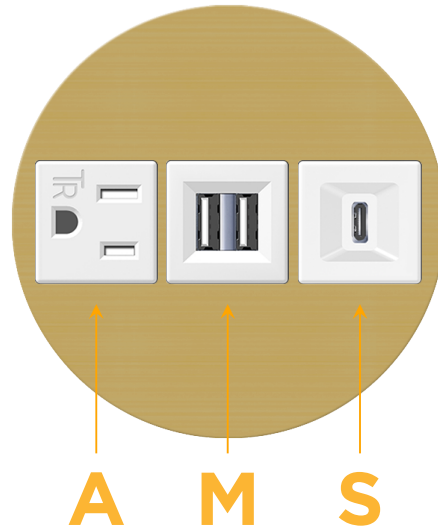

sales@mormax.com

mormax.com

Metro Light & Power's line of power & data solutions offers sophisticated design elements combined with greater ease of installation. Streamlined and low-profile, enhanced by side-exiting cords, our outlets advance the industry with their cutting edge look and feel. We believe flexibility is key, and we provide a variety of mounting options, including the ability to mount in limited spaces. Our outlets are available in many finishes and configurations, in addition to a custom color and finish capability for our clients.

Bezel Finish: **SOLID BRASS BRUSHED**

Custom Finishes Available M-POWER-3TW-AMS-BR4RND8

Features:

Module/Port Options:

- A** Tamper Resistant AC Receptacle
- E** USB-A & USB-C (20W)
- M** Double USB-A (Fast Charging Ports - 18W)
- H** HDMI
- 6** CAT 6
- 12** RJ 12
- X** Switched AC
- Y** 3-Way Switch (Low Voltage)
- V** USB-C (45W High Speed Charging Port)
- S** USB-C (25W High Speed Charging Port)
- R** Switched AC (Rocker Switch)
- D** Dimmer Switch

Plug:

Supplied with Low Profile Flat 45° Angle 120 VAC Plug

Optional Standard Straight 120 VAC Plug

Optional Straight 120 VAC Pass-through Plug

- CLEAN, COMPACT DESIGN
- STREAMLINED
- LOW PROFILE
- SIDE-EXITING CORDS
- PLUG & PLAY
- 6' AC CORD & PLUG (FLAT PLUG STANDARD)
- CUSTOMIZABLE CONFIGURATIONS AND FINISHES
- UL LISTED FOR MOUNTING IN FURNITURE
- 15A

M-POWER-3T

AC POWER & DATA CONNECTIVITY SOLUTION

M-POWER-3TW-AMS-BR4RND

Specs:

Modules/Ports:

- A** Tamper Resistant AC Receptacle
- M** Double USB-A (Fast Charging Ports - 18W)
- S** USB-C (25W High Speed Charging Port)