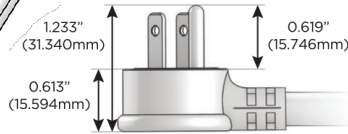

M-POWER-3T

AC POWER & DATA CONNECTIVITY SOLUTION

M-POWER-3TW-AMS-BR4RND

Specs:

Modules/Ports:

- A** Tamper Resistant AC Receptacle
- M** Double USB-A (Fast Charging Ports - 18W)
- S** USB-C (25W High Speed Charging Port)