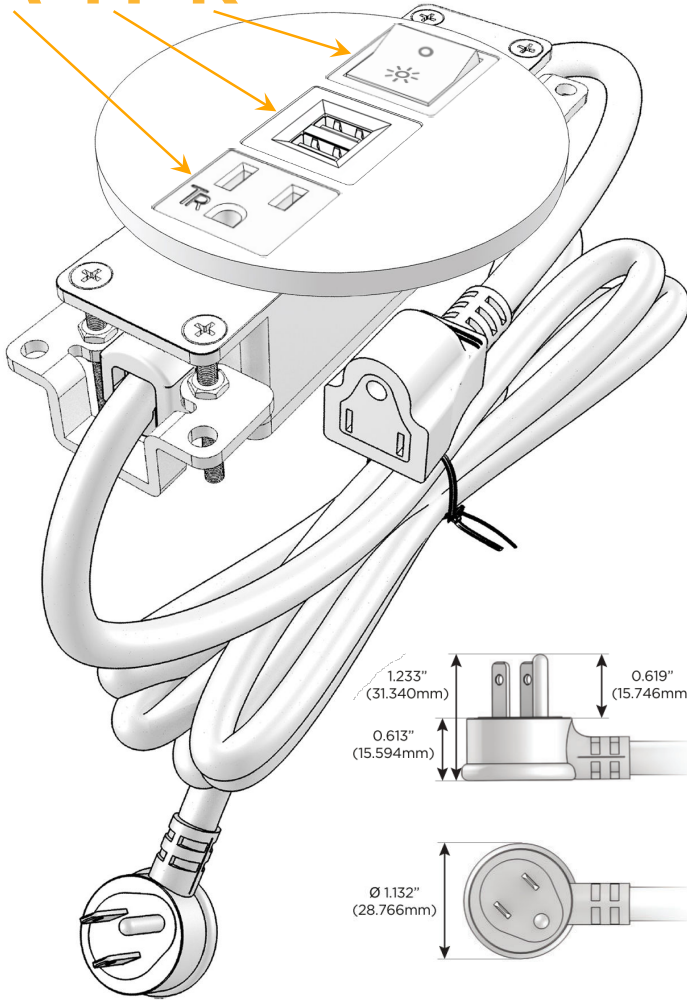

M-POWER-3T

AC POWER & DATA CONNECTIVITY SOLUTION

M-POWER-3TW-AMR-SS8RNDB

Specs:

Modules/Ports:

- **A** Tamper Resistant AC Receptacle
- **M** Double USB-A (Fast Charging Ports - 18W)
- **R** Switched AC (Rocker Switch)

A M R