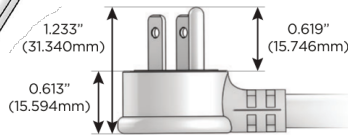

M-POWER-3T

AC POWER & DATA CONNECTIVITY SOLUTION

M-POWER-3TW-AMR-SS8RNDB

Specs:

Modules/Ports:

- **A** Tamper Resistant AC Receptacle
- **M** Double USB-A (Fast Charging Ports - 18W)
- **R** Switched AC (Rocker Switch)

A M R