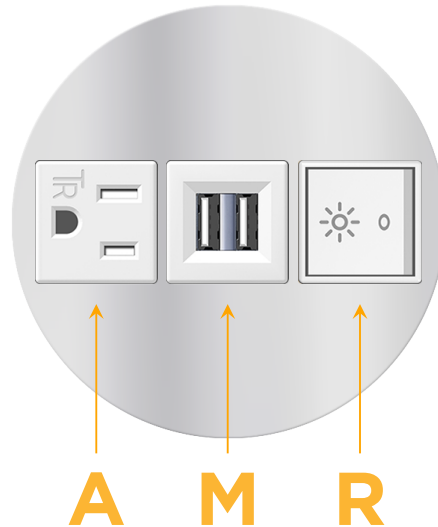

M-POWER-3T

AC POWER & DATA CONNECTIVITY SOLUTION

M-POWER-3TW-AMR-SS8RNDB

Distributed by

Mormax Company, Inc.

8 Westchester Plaza

Elmsford, NY 10523

914-699-0101

sales@mormax.com

mormax.com

Metro Light & Power's line of power & data solutions offers sophisticated design elements combined with greater ease of installation. Streamlined and low-profile, enhanced by side-exiting cords, our outlets advance the industry with their cutting edge look and feel. We believe flexibility is key, and we provide a variety of mounting options, including the ability to mount in limited spaces. Our outlets are available in many finishes and configurations, in addition to a custom color and finish capability for our clients.

Bezel Finish: **STAINLESS STEEL MIRROR FINISH**

Custom Finishes Available M-POWER-3TW-AMR-SS8RNDB

Features:

Module/Port Options:

- **A** Tamper Resistant AC Receptacle
- **E** USB-A & USB-C (20W)
- **M** Double USB-A (Fast Charging Ports - 18W)
- **H** HDMI
- **6** CAT 6
- **12** RJ 12
- **X** Switched AC
- **Y** 3-Way Switch (Low Voltage)
- **V** USB-C (45W High Speed Charging Port)
- **S** USB-C (25W High Speed Charging Port)
- **R** Switched AC (Rocker Switch)
- **D** Dimmer Switch

Plug:

Supplied with Low Profile Flat 45° Angle 120 VAC Plug

Optional Standard Straight 120 VAC Plug

Optional Straight 120 VAC Pass-through Plug

- CLEAN, COMPACT DESIGN
- STREAMLINED
- LOW PROFILE
- SIDE-EXITING CORDS
- PLUG & PLAY
- 6' AC CORD & PLUG (FLAT PLUG STANDARD)
- CUSTOMIZABLE CONFIGURATIONS AND FINISHES
- UL LISTED FOR MOUNTING IN FURNITURE
- 15A