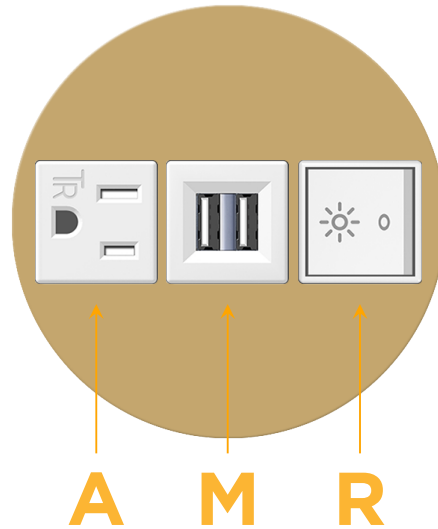

M-POWER-3T

AC POWER & DATA CONNECTIVITY SOLUTION

M-POWER-3TW-AMR-BZRNSB

Distributed by

Mormax Company, Inc.

8 Westchester Plaza

Elmsford, NY 10523

914-699-0101

sales@mormax.com

mormax.com

Metro Light & Power's line of power & data solutions offers sophisticated design elements combined with greater ease of installation. Streamlined and low-profile, enhanced by side-exiting cords, our outlets advance the industry with their cutting edge look and feel. We believe flexibility is key, and we provide a variety of mounting options, including the ability to mount in limited spaces. Our outlets are available in many finishes and configurations, in addition to a custom color and finish capability for our clients.

Bezel Finish: **STANDARD BRONZE (ZINC/STEEL)**

Custom Finishes Available M-POWER-3TW-AMR-BZRNSB

Features:

Module/Port Options:

- **A** Tamper Resistant AC Receptacle
- **E** USB-A & USB-C (20W)
- **M** Double USB-A (Fast Charging Ports - 18W)
- **H** HDMI
- **6** CAT 6
- **12** RJ 12
- **X** Switched AC
- **Y** 3-Way Switch (Low Voltage)
- **V** USB-C (45W High Speed Charging Port)
- **S** USB-C (25W High Speed Charging Port)
- **R** Switched AC (Rocker Switch)
- **D** Dimmer Switch

Plug:

Supplied with Low Profile Flat 45° Angle 120 VAC Plug

Optional Standard Straight 120 VAC Plug

Optional Straight 120 VAC Pass-through Plug

- CLEAN, COMPACT DESIGN
- STREAMLINED
- LOW PROFILE
- SIDE-EXITING CORDS
- PLUG & PLAY
- 6' AC CORD & PLUG (FLAT PLUG STANDARD)
- CUSTOMIZABLE CONFIGURATIONS AND FINISHES
- UL LISTED FOR MOUNTING IN FURNITURE
- 15A