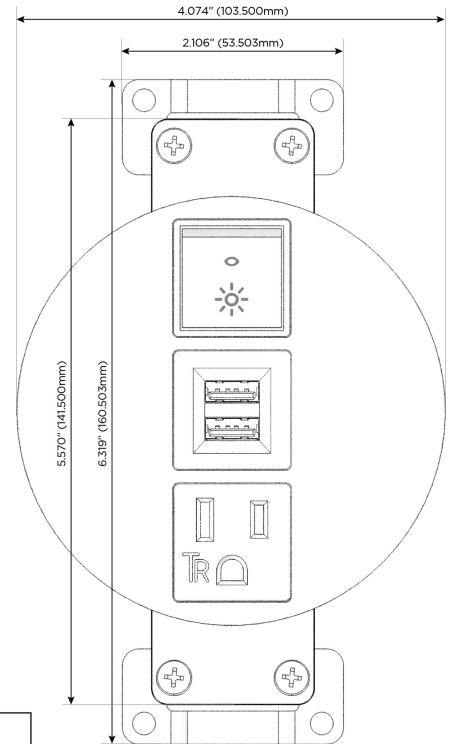

M-POWER-3T

AC POWER & DATA CONNECTIVITY SOLUTION

M-POWER-3TW-AMR-BZRND5B

Specs:

Modules/Ports:

- **A** Tamper Resistant AC Receptacle
- **M** Double USB-A (Fast Charging Ports - 18W)
- **R** Switched AC (Rocker Switch)

A M R

TOP

Distributed by

Mormax Company, Inc.

8 Westchester Plaza

Elmsford, NY 10523

914-699-0101

sales@mormax.com

mormax.com