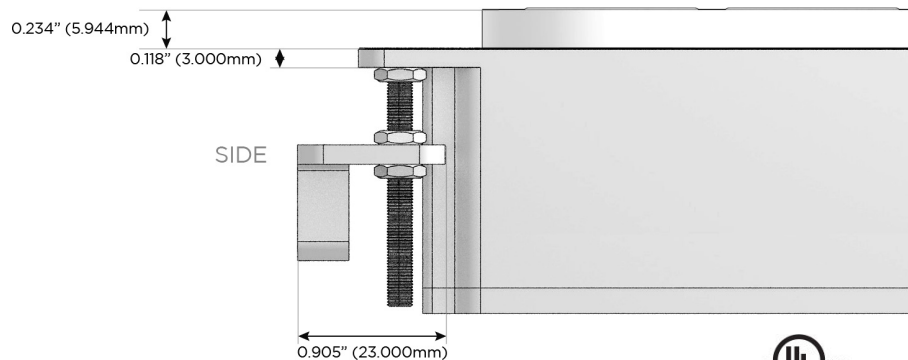

M-POWER-3T

AC POWER & DATA CONNECTIVITY SOLUTION

M-POWER-3TW-AMR-BZRND5B

Specs:

Modules/Ports:

- **A** Tamper Resistant AC Receptacle
- **M** Double USB-A (Fast Charging Ports - 18W)
- **R** Switched AC (Rocker Switch)

A M R

TOP

Distributed by

Mormax Company, Inc.

8 Westchester Plaza

Elmsford, NY 10523

914-699-0101

sales@mormax.com

mormax.com