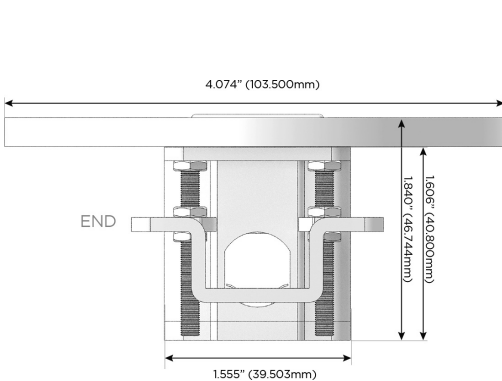

M-POWER-3T

AC POWER & DATA CONNECTIVITY SOLUTION

M-POWER-3TW-AMR-BZRND5B

Specs:

Modules/Ports:

- **A** Tamper Resistant AC Receptacle
- **M** Double USB-A (Fast Charging Ports - 18W)
- **R** Switched AC (Rocker Switch)

A M R

TOP

Distributed by

Mormax Company, Inc.

8 Westchester Plaza

Elmsford, NY 10523

914-699-0101

sales@mormax.com

mormax.com