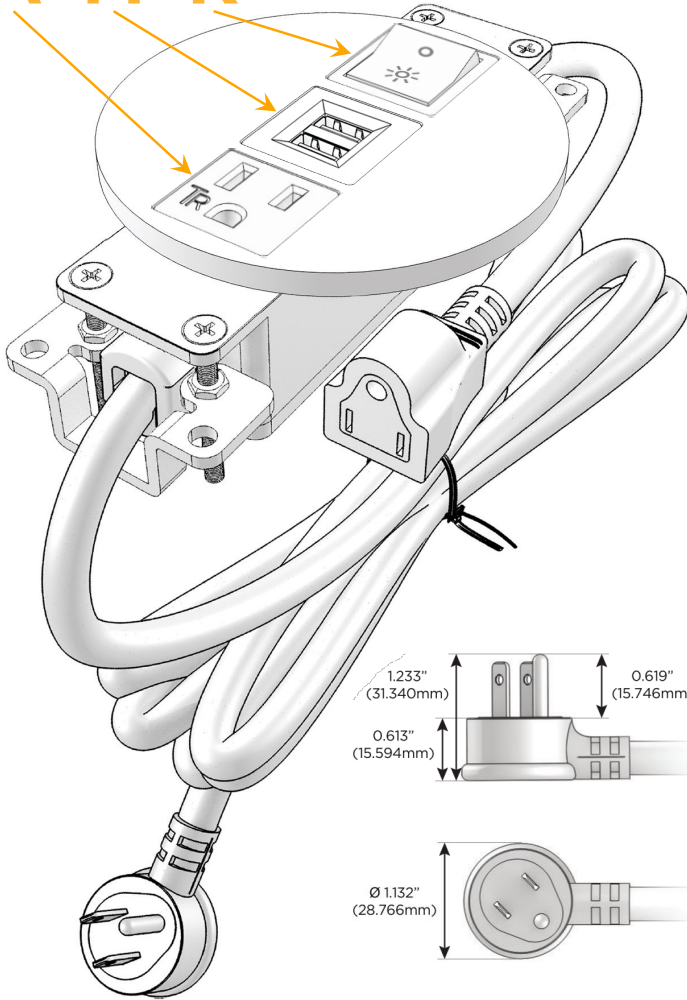

M-POWER-3T

AC POWER & DATA CONNECTIVITY SOLUTION

M-POWER-3TW-AMR-BZRND5B

Specs:

Modules/Ports:

- **A** Tamper Resistant AC Receptacle
- **M** Double USB-A (Fast Charging Ports - 18W)
- **R** Switched AC (Rocker Switch)

A M R