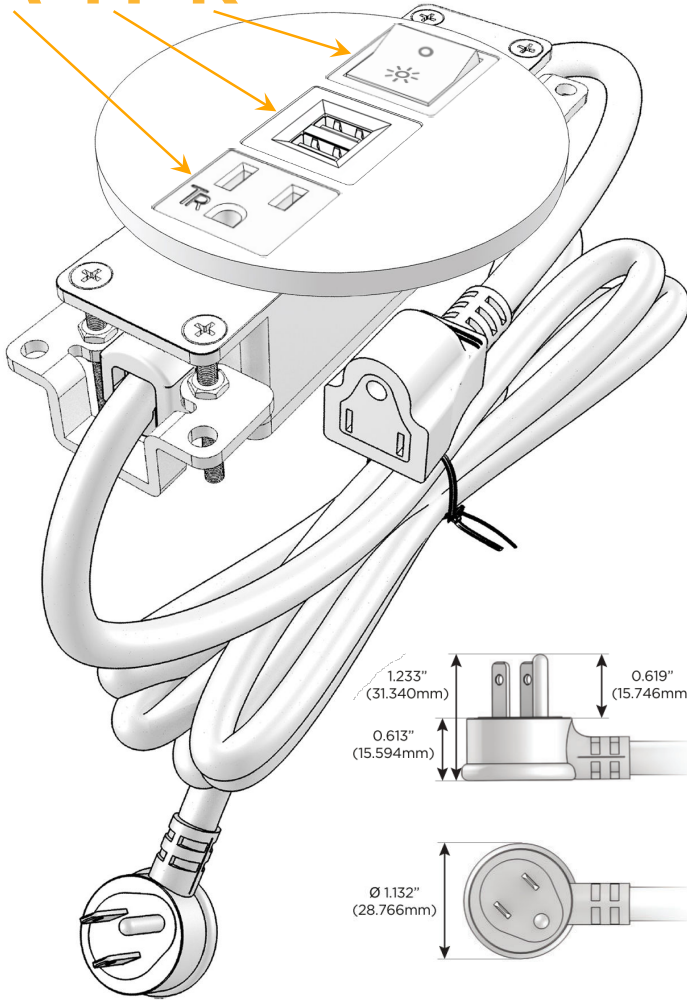

M-POWER-3T

AC POWER & DATA CONNECTIVITY SOLUTION

M-POWER-3TW-AMR-BR4RND8

Specs:

Modules/Ports:

- **A** Tamper Resistant AC Receptacle
- **M** Double USB-A (Fast Charging Ports - 18W)
- **R** Switched AC (Rocker Switch)

A M R