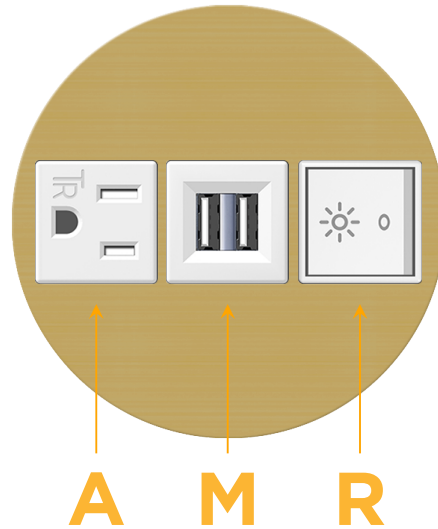

M-POWER-3T

AC POWER & DATA CONNECTIVITY SOLUTION

M-POWER-3TW-AMR-BR4RNDB

Distributed by

Mormax Company, Inc.

8 Westchester Plaza

Elmsford, NY 10523

914-699-0101

sales@mormax.com

mormax.com

Metro Light & Power's line of power & data solutions offers sophisticated design elements combined with greater ease of installation. Streamlined and low-profile, enhanced by side-exiting cords, our outlets advance the industry with their cutting edge look and feel. We believe flexibility is key, and we provide a variety of mounting options, including the ability to mount in limited spaces. Our outlets are available in many finishes and configurations, in addition to a custom color and finish capability for our clients.

Bezel Finish: **SOLID BRASS BRUSHED**

Custom Finishes Available M-POWER-3TW-AMR-BR4RNDB

Features:

Module/Port Options:

- **A** Tamper Resistant AC Receptacle
- **E** USB-A & USB-C (20W)
- **M** Double USB-A (Fast Charging Ports - 18W)
- **H** HDMI
- **6** CAT 6
- **12** RJ 12
- **X** Switched AC
- **Y** 3-Way Switch (Low Voltage)
- **V** USB-C (45W High Speed Charging Port)
- **S** USB-C (25W High Speed Charging Port)
- **R** Switched AC (Rocker Switch)
- **D** Dimmer Switch

Plug:

Supplied with Low Profile Flat 45° Angle 120 VAC Plug

Optional Standard Straight 120 VAC Plug

Optional Straight 120 VAC Pass-through Plug

- CLEAN, COMPACT DESIGN
- STREAMLINED
- LOW PROFILE
- SIDE-EXITING CORDS
- PLUG & PLAY
- 6' AC CORD & PLUG (FLAT PLUG STANDARD)
- CUSTOMIZABLE CONFIGURATIONS AND FINISHES
- UL LISTED FOR MOUNTING IN FURNITURE
- 15A