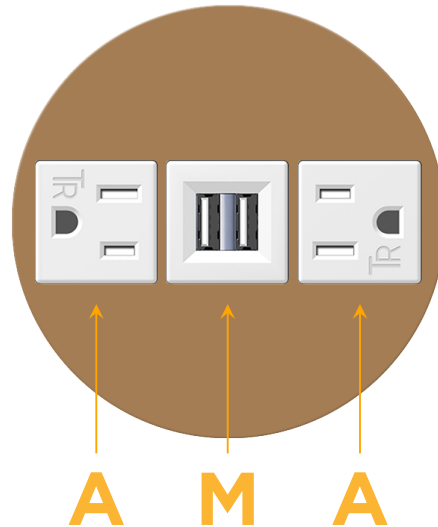

M-POWER-3T

AC POWER & DATA CONNECTIVITY SOLUTION

M-POWER-3TW-AMA-BZRND8

Distributed by

Mormax Company, Inc.

8 Westchester Plaza

Elmsford, NY 10523

914-699-0101

sales@mormax.com

mormax.com

Metro Light & Power's line of power & data solutions offers sophisticated design elements combined with greater ease of installation. Streamlined and low-profile, enhanced by side-exiting cords, our outlets advance the industry with their cutting edge look and feel. We believe flexibility is key, and we provide a variety of mounting options, including the ability to mount in limited spaces. Our outlets are available in many finishes and configurations, in addition to a custom color and finish capability for our clients.

Bezel Finish: **SOLID BRONZE**

Custom Finishes Available M-POWER-3TW-AMA-BZRND8

Features:

Module/Port Options:

- **A** Tamper Resistant AC Receptacle
- **E** USB-A & USB-C (20W)
- **M** Double USB-A (Fast Charging Ports - 18W)
- **H** HDMI
- **6** CAT 6
- **12** RJ 12
- **X** Switched AC
- **Y** 3-Way Switch (Low Voltage)
- **V** USB-C (45W High Speed Charging Port)
- **S** USB-C (25W High Speed Charging Port)
- **R** Switched AC (Rocker Switch)
- **D** Dimmer Switch

Plug:

Supplied with Low Profile Flat 45° Angle 120 VAC Plug

Optional Standard Straight 120 VAC Plug

Optional Straight 120 VAC Pass-through Plug

- CLEAN, COMPACT DESIGN
- STREAMLINED
- LOW PROFILE
- SIDE-EXITING CORDS
- PLUG & PLAY
- 6' AC CORD & PLUG (FLAT PLUG STANDARD)
- CUSTOMIZABLE CONFIGURATIONS AND FINISHES
- UL LISTED FOR MOUNTING IN FURNITURE
- 15A