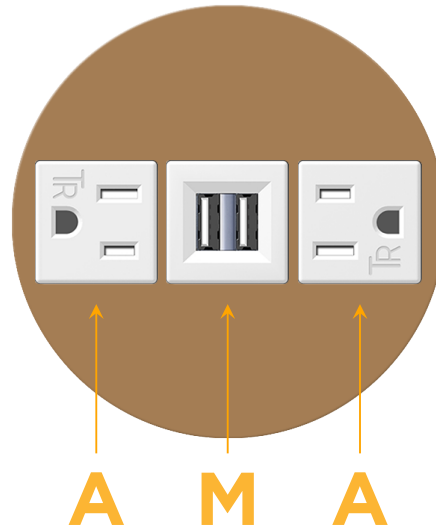

M-POWER-3T

AC POWER & DATA CONNECTIVITY SOLUTION

M-POWER-3TW-AMA-BZ5RND5B

Distributed by

Mormax Company, Inc.

8 Westchester Plaza

Elmsford, NY 10523

914-699-0101

sales@mormax.com

mormax.com

Metro Light & Power's line of power & data solutions offers sophisticated design elements combined with greater ease of installation. Streamlined and low-profile, enhanced by side-exiting cords, our outlets advance the industry with their cutting edge look and feel. We believe flexibility is key, and we provide a variety of mounting options, including the ability to mount in limited spaces. Our outlets are available in many finishes and configurations, in addition to a custom color and finish capability for our clients.

Bezel Finish: **ARCHITECTURAL BRONZE (ZINC/STEEL)**

Custom Finishes Available M-POWER-3TW-AMA-BZ5RND5B

Features:

Module/Port Options:

- **A** Tamper Resistant AC Receptacle
- **E** USB-A & USB-C (20W)
- **M** Double USB-A (Fast Charging Ports - 18W)
- **H** HDMI
- **6** CAT 6
- **12** RJ 12
- **X** Switched AC
- **Y** 3-Way Switch (Low Voltage)
- **V** USB-C (45W High Speed Charging Port)
- **S** USB-C (25W High Speed Charging Port)
- **R** Switched AC (Rocker Switch)
- **D** Dimmer Switch

Plug:

Supplied with Low Profile Flat 45° Angle 120 VAC Plug

Optional Standard Straight 120 VAC Plug

Optional Straight 120 VAC Pass-through Plug

- CLEAN, COMPACT DESIGN
- STREAMLINED
- LOW PROFILE
- SIDE-EXITING CORDS
- PLUG & PLAY
- 6' AC CORD & PLUG (FLAT PLUG STANDARD)
- CUSTOMIZABLE CONFIGURATIONS AND FINISHES
- UL LISTED FOR MOUNTING IN FURNITURE
- 15A