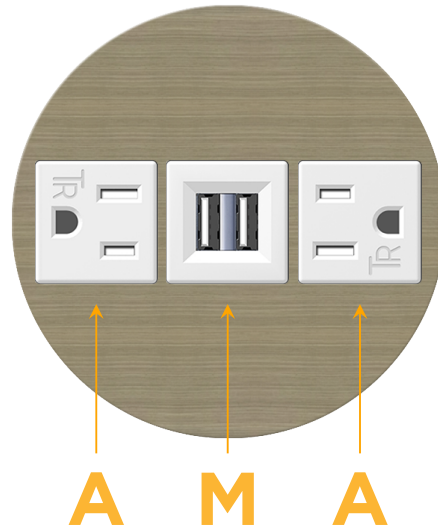

M-POWER-3T

AC POWER & DATA CONNECTIVITY SOLUTION

M-POWER-3TW-AMA-BZ5ARND5B

Distributed by

Mormax Company, Inc.

8 Westchester Plaza

Elmsford, NY 10523

914-699-0101

sales@mormax.com

mormax.com

Metro Light & Power's line of power & data solutions offers sophisticated design elements combined with greater ease of installation. Streamlined and low-profile, enhanced by side-exiting cords, our outlets advance the industry with their cutting edge look and feel. We believe flexibility is key, and we provide a variety of mounting options, including the ability to mount in limited spaces. Our outlets are available in many finishes and configurations, in addition to a custom color and finish capability for our clients.

Bezel Finish: **ANTIQUED ARCHITECTURAL BRONZE (ZINC/STEEL)**

Custom Finishes Available M-POWER-3TW-AMA-BZ5ARND5B

Features:

Module/Port Options:

- **A** Tamper Resistant AC Receptacle
- **E** USB-A & USB-C (20W)
- **M** Double USB-A (Fast Charging Ports - 18W)
- **H** HDMI
- **6** CAT 6
- **12** RJ 12
- **X** Switched AC
- **Y** 3-Way Switch (Low Voltage)
- **V** USB-C (45W High Speed Charging Port)
- **S** USB-C (25W High Speed Charging Port)
- **R** Switched AC (Rocker Switch)
- **D** Dimmer Switch

Plug:

Supplied with Low Profile Flat 45° Angle 120 VAC Plug

Optional Standard Straight 120 VAC Plug

Optional Straight 120 VAC Pass-through Plug

- CLEAN, COMPACT DESIGN
- STREAMLINED
- LOW PROFILE
- SIDE-EXITING CORDS
- PLUG & PLAY
- 6' AC CORD & PLUG (FLAT PLUG STANDARD)
- CUSTOMIZABLE CONFIGURATIONS AND FINISHES
- UL LISTED FOR MOUNTING IN FURNITURE
- 15A