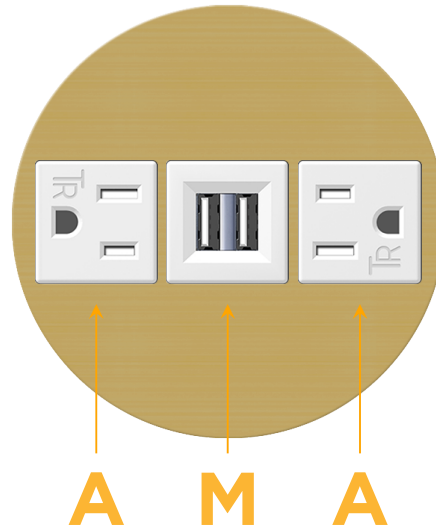

M-POWER-3T

AC POWER & DATA CONNECTIVITY SOLUTION

M-POWER-3TW-AMA-BR4RNDB

Distributed by

Mormax Company, Inc.

8 Westchester Plaza

Elmsford, NY 10523

914-699-0101

sales@mormax.com

mormax.com

Metro Light & Power's line of power & data solutions offers sophisticated design elements combined with greater ease of installation. Streamlined and low-profile, enhanced by side-exiting cords, our outlets advance the industry with their cutting edge look and feel. We believe flexibility is key, and we provide a variety of mounting options, including the ability to mount in limited spaces. Our outlets are available in many finishes and configurations, in addition to a custom color and finish capability for our clients.

Bezel Finish: **SOLID BRASS BRUSHED**

Custom Finishes Available M-POWER-3TW-AMA-BR4RNDB

Features:

Module/Port Options:

- **A** Tamper Resistant AC Receptacle
- **E** USB-A & USB-C (20W)
- **M** Double USB-A (Fast Charging Ports - 18W)
- **H** HDMI
- **6** CAT 6
- **12** RJ 12
- **X** Switched AC
- **Y** 3-Way Switch (Low Voltage)
- **V** USB-C (45W High Speed Charging Port)
- **S** USB-C (25W High Speed Charging Port)
- **R** Switched AC (Rocker Switch)
- **D** Dimmer Switch

Plug:

Supplied with Low Profile Flat 45° Angle 120 VAC Plug

Optional Standard Straight 120 VAC Plug

Optional Straight 120 VAC Pass-through Plug

- CLEAN, COMPACT DESIGN
- STREAMLINED
- LOW PROFILE
- SIDE-EXITING CORDS
- PLUG & PLAY
- 6' AC CORD & PLUG (FLAT PLUG STANDARD)
- CUSTOMIZABLE CONFIGURATIONS AND FINISHES
- UL LISTED FOR MOUNTING IN FURNITURE
- 15A