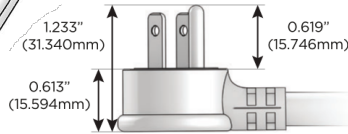

M-POWER-3T

AC POWER & DATA CONNECTIVITY SOLUTION

M-POWER-3TW-AM6-SS8RNDB

Specs:

Modules/Ports:

- A** Tamper Resistant AC Receptacle
- M** Double USB-A (Fast Charging Ports - 18W)
- 6** CAT 6

A M 6

Distributed by