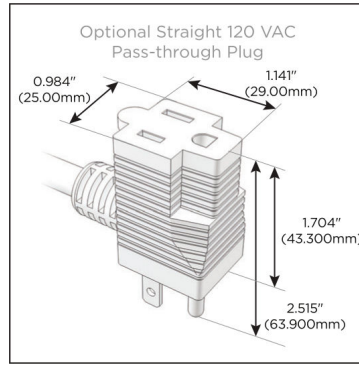

Plug:

Supplied with Low Profile Flat 45° Angle 120 VAC Plug

Optional Standard Straight 120 VAC Plug

Optional Straight 120 VAC Pass-through Plug

- CLEAN, COMPACT DESIGN
- STREAMLINED
- LOW PROFILE
- SIDE-EXITING CORDS
- PLUG & PLAY
- 6' AC CORD & PLUG (FLAT PLUG STANDARD)
- CUSTOMIZABLE CONFIGURATIONS AND FINISHES
- UL LISTED FOR MOUNTING IN FURNITURE
- 15A

M-POWER-3T

AC POWER & DATA CONNECTIVITY SOLUTION

M-POWER-3TW-AM6-SS8RNDB

Specs:

Modules/Ports:

- A** Tamper Resistant AC Receptacle
- M** Double USB-A (Fast Charging Ports - 18W)
- 6** CAT 6

A M 6

Distributed by