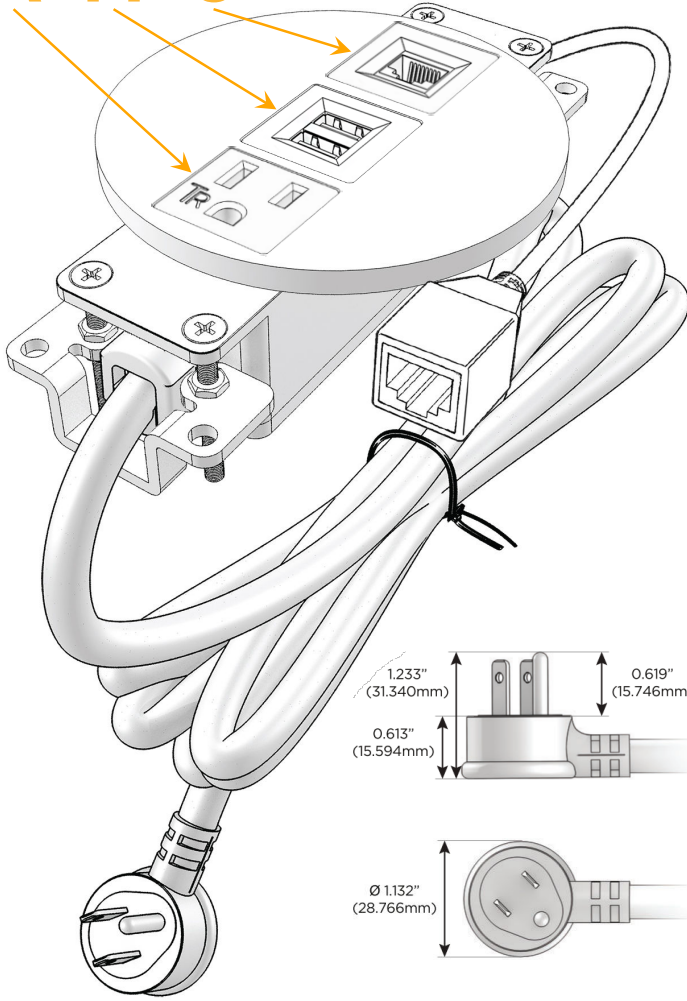

Bezel Finish: **STAINLESS STEEL MIRROR FINISH**

Custom Finishes Available M-POWER-3TW-AM6-SS8RNDB

Features:

Module/Port Options:

- A** Tamper Resistant AC Receptacle
- E** USB-A & USB-C (20W)
- M** Double USB-A (Fast Charging Ports - 18W)
- H** HDMI
- 6** CAT 6
- 12** RJ 12
- X** Switched AC
- Y** 3-Way Switch (Low Voltage)
- V** USB-C (45W High Speed Charging Port)
- S** USB-C (25W High Speed Charging Port)
- R** Switched AC (Rocker Switch)
- D** Dimmer Switch

Plug:

Supplied with Low Profile Flat 45° Angle 120 VAC Plug

Optional Standard Straight 120 VAC Plug

Optional Straight 120 VAC Pass-through Plug

- CLEAN, COMPACT DESIGN
- STREAMLINED
- LOW PROFILE
- SIDE-EXITING CORDS
- PLUG & PLAY
- 6' AC CORD & PLUG (FLAT PLUG STANDARD)
- CUSTOMIZABLE CONFIGURATIONS AND FINISHES
- UL LISTED FOR MOUNTING IN FURNITURE
- 15A

M-POWER-3T

AC POWER & DATA CONNECTIVITY SOLUTION

M-POWER-3TW-AM6-SS8RNDB

Specs:

Modules/Ports:

- A** Tamper Resistant AC Receptacle
- M** Double USB-A (Fast Charging Ports - 18W)
- 6** CAT 6

A M 6

Distributed by