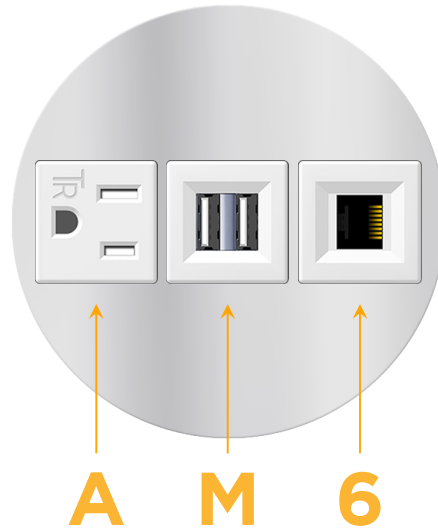

sales@mormax.com

mormax.com

Metro Light & Power's line of power & data solutions offers sophisticated design elements combined with greater ease of installation. Streamlined and low-profile, enhanced by side-exiting cords, our outlets advance the industry with their cutting edge look and feel. We believe flexibility is key, and we provide a variety of mounting options, including the ability to mount in limited spaces. Our outlets are available in many finishes and configurations, in addition to a custom color and finish capability for our clients.

Bezel Finish: **STAINLESS STEEL MIRROR FINISH**

Custom Finishes Available M-POWER-3TW-AM6-SS8RNDB

Features:

Module/Port Options:

- A** Tamper Resistant AC Receptacle
- E** USB-A & USB-C (20W)
- M** Double USB-A (Fast Charging Ports - 18W)
- H** HDMI
- 6** CAT 6
- 12** RJ 12
- X** Switched AC
- Y** 3-Way Switch (Low Voltage)
- V** USB-C (45W High Speed Charging Port)
- S** USB-C (25W High Speed Charging Port)
- R** Switched AC (Rocker Switch)
- D** Dimmer Switch

Plug:

Supplied with Low Profile Flat 45° Angle 120 VAC Plug

Optional Standard Straight 120 VAC Plug

Optional Straight 120 VAC Pass-through Plug

- CLEAN, COMPACT DESIGN
- STREAMLINED
- LOW PROFILE
- SIDE-EXITING CORDS
- PLUG & PLAY
- 6' AC CORD & PLUG (FLAT PLUG STANDARD)
- CUSTOMIZABLE CONFIGURATIONS AND FINISHES
- UL LISTED FOR MOUNTING IN FURNITURE
- 15A

M-POWER-3T

AC POWER & DATA CONNECTIVITY SOLUTION

M-POWER-3TW-AM6-SS8RNDB

Specs:

Modules/Ports:

- A** Tamper Resistant AC Receptacle
- M** Double USB-A (Fast Charging Ports - 18W)
- 6** CAT 6

A M 6

Distributed by