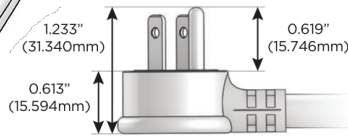

M-POWER-3T

AC POWER & DATA CONNECTIVITY SOLUTION

M-POWER-3TW-AM6-SS4RNDB

Specs:

Modules/Ports:

- **A** Tamper Resistant AC Receptacle
- **M** Double USB-A (Fast Charging Ports - 18W)
- **6** CAT 6

A M 6