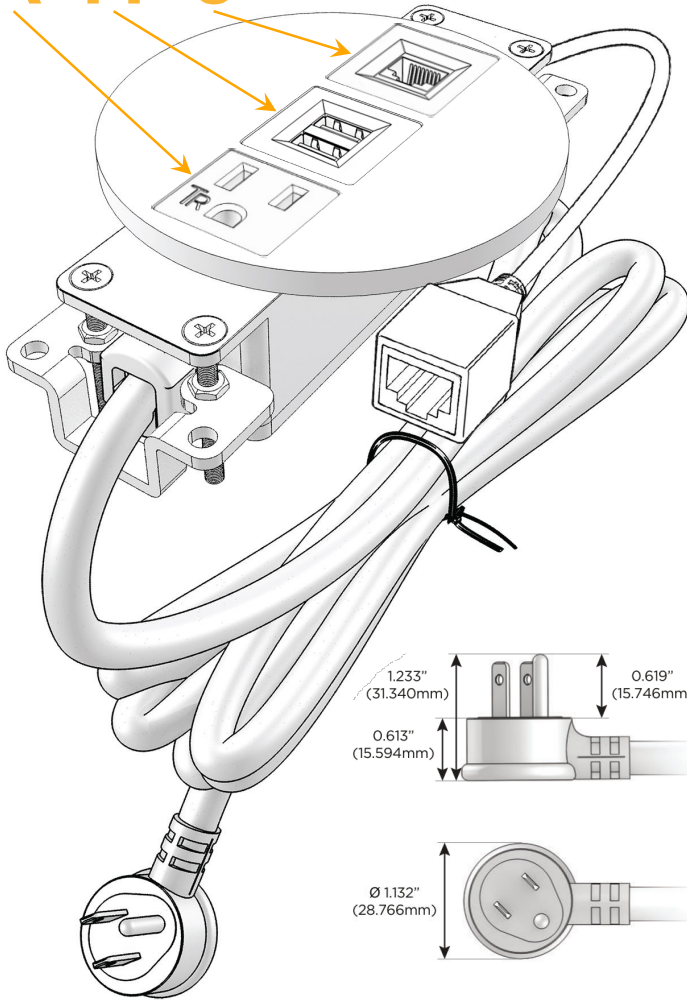

M-POWER-3T

AC POWER & DATA CONNECTIVITY SOLUTION

M-POWER-3TW-AM6-SS4RNDB

Specs:

Modules/Ports:

- **A** Tamper Resistant AC Receptacle
- **M** Double USB-A (Fast Charging Ports - 18W)
- **6** CAT 6

A M 6