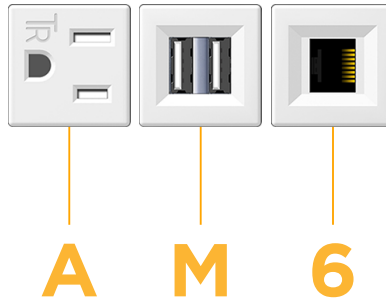

M-POWER-3T

AC POWER & DATA CONNECTIVITY SOLUTION

M-POWER-3TW-AM6-SS4RNDB

Distributed by

Mormax Company, Inc.

8 Westchester Plaza

Elmsford, NY 10523

914-699-0101

sales@mormax.com

mormax.com

Metro Light & Power's line of power & data solutions offers sophisticated design elements combined with greater ease of installation. Streamlined and low-profile, enhanced by side-exiting cords, our outlets advance the industry with their cutting edge look and feel. We believe flexibility is key, and we provide a variety of mounting options, including the ability to mount in limited spaces. Our outlets are available in many finishes and configurations, in addition to a custom color and finish capability for our clients.

Bezel Finish: **BRUSHED STAINLESS (ABS)**

Custom Finishes Available M-POWER-3TW-AM6-SS4RNDB

Features:

Module/Port Options:

- **A** Tamper Resistant AC Receptacle
- **E** USB-A & USB-C (20W)
- **M** Double USB-A (Fast Charging Ports - 18W)
- **H** HDMI
- **6** CAT 6
- **12** RJ 12
- **X** Switched AC
- **Y** 3-Way Switch (Low Voltage)
- **V** USB-C (45W High Speed Charging Port)
- **S** USB-C (25W High Speed Charging Port)
- **R** Switched AC (Rocker Switch)
- **D** Dimmer Switch

Plug:

- Supplied with Low Profile Flat 45° Angle 120 VAC Plug
- Optional Standard Straight 120 VAC Plug
- Optional Straight 120 VAC Pass-through Plug

- CLEAN, COMPACT DESIGN
- STREAMLINED
- LOW PROFILE
- SIDE-EXITING CORDS
- PLUG & PLAY
- 6' AC CORD & PLUG (FLAT PLUG STANDARD)
- CUSTOMIZABLE CONFIGURATIONS AND FINISHES
- UL LISTED FOR MOUNTING IN FURNITURE
- 15A