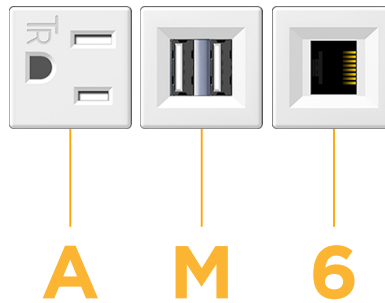

M-POWER-3T

AC POWER & DATA CONNECTIVITY SOLUTION

M-POWER-3TW-AM6-SNRNDSB

Distributed by

Mormax Company, Inc.

8 Westchester Plaza

Elmsford, NY 10523

914-699-0101

sales@mormax.com

mormax.com

Metro Light & Power's line of power & data solutions offers sophisticated design elements combined with greater ease of installation. Streamlined and low-profile, enhanced by side-exiting cords, our outlets advance the industry with their cutting edge look and feel. We believe flexibility is key, and we provide a variety of mounting options, including the ability to mount in limited spaces. Our outlets are available in many finishes and configurations, in addition to a custom color and finish capability for our clients.

Bezel Finish: **SATIN NICKEL (ABS)**

Custom Finishes Available M-POWER-3TW-AM6-SNRNDSB

Features:

Module/Port Options:

- **A** Tamper Resistant AC Receptacle
- **E** USB-A & USB-C (20W)
- **M** Double USB-A (Fast Charging Ports - 18W)
- **H** HDMI
- **6** CAT 6
- **12** RJ 12
- **X** Switched AC
- **Y** 3-Way Switch (Low Voltage)
- **V** USB-C (45W High Speed Charging Port)
- **S** USB-C (25W High Speed Charging Port)
- **R** Switched AC (Rocker Switch)
- **D** Dimmer Switch

Plug:

Supplied with Low Profile Flat 45° Angle 120 VAC Plug

Optional Standard Straight 120 VAC Plug

Optional Straight 120 VAC Pass-through Plug

- CLEAN, COMPACT DESIGN
- STREAMLINED
- LOW PROFILE
- SIDE-EXITING CORDS
- PLUG & PLAY
- 6' AC CORD & PLUG (FLAT PLUG STANDARD)
- CUSTOMIZABLE CONFIGURATIONS AND FINISHES
- UL LISTED FOR MOUNTING IN FURNITURE
- 15A