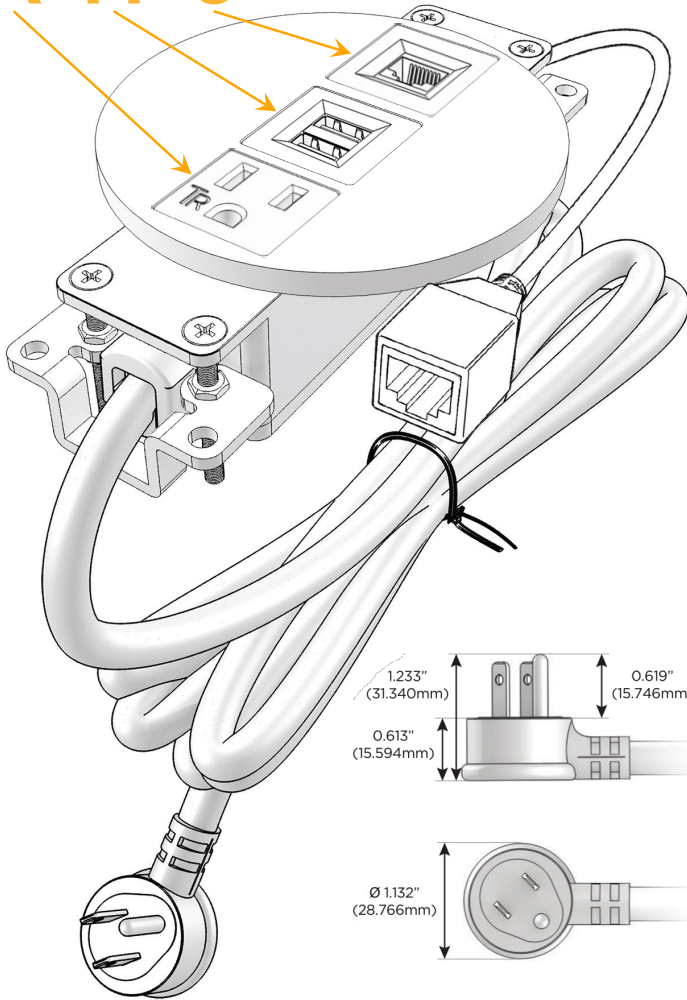

M-POWER-3T

AC POWER & DATA CONNECTIVITY SOLUTION

M-POWER-3TW-AM6-SNRNDSB

Specs:

Modules/Ports:

- **A** Tamper Resistant AC Receptacle
- **M** Double USB-A (Fast Charging Ports - 18W)
- **6** CAT 6

A M 6