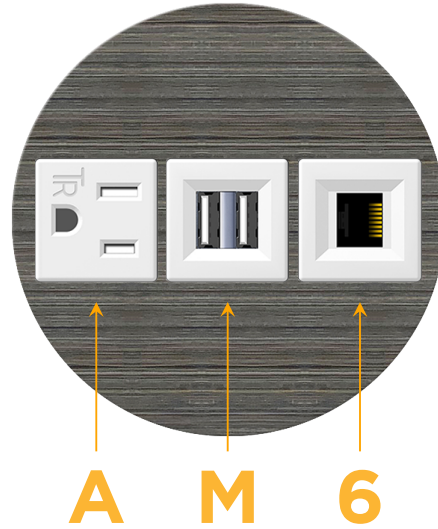

sales@mormax.com

mormax.com

Metro Light & Power's line of power & data solutions offers sophisticated design elements combined with greater ease of installation. Streamlined and low-profile, enhanced by side-exiting cords, our outlets advance the industry with their cutting edge look and feel. We believe flexibility is key, and we provide a variety of mounting options, including the ability to mount in limited spaces. Our outlets are available in many finishes and configurations, in addition to a custom color and finish capability for our clients.

Bezel Finish: **GUNMETAL (ZINC/STEEL)**

Custom Finishes Available M-POWER-3TW-AM6-S3RND5B

Features:

Module/Port Options:

- A** Tamper Resistant AC Receptacle
- E** USB-A & USB-C (20W)
- M** Double USB-A (Fast Charging Ports - 18W)
- H** HDMI
- 6** CAT 6
- 12** RJ 12
- X** Switched AC
- Y** 3-Way Switch (Low Voltage)
- V** USB-C (45W High Speed Charging Port)
- S** USB-C (25W High Speed Charging Port)
- R** Switched AC (Rocker Switch)
- D** Dimmer Switch

Plug:

Supplied with Low Profile Flat 45° Angle 120 VAC Plug

Optional Standard Straight 120 VAC Plug

Optional Straight 120 VAC Pass-through Plug

- CLEAN, COMPACT DESIGN
- STREAMLINED
- LOW PROFILE
- SIDE-EXITING CORDS
- PLUG & PLAY
- 6' AC CORD & PLUG (FLAT PLUG STANDARD)
- CUSTOMIZABLE CONFIGURATIONS AND FINISHES
- UL LISTED FOR MOUNTING IN FURNITURE
- 15A

M-POWER-3T

AC POWER & DATA CONNECTIVITY SOLUTION

M-POWER-3TW-AM6-S3RND5B

Specs:

Modules/Ports:

- A** Tamper Resistant AC Receptacle
- M** Double USB-A (Fast Charging Ports - 18W)
- 6** CAT 6

A M 6

Distributed by