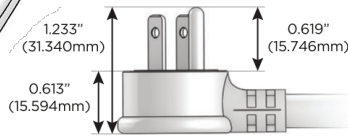

M-POWER-3T

AC POWER & DATA CONNECTIVITY SOLUTION

M-POWER-3TW-AM6-S3RND5B

Specs:

Modules/Ports:

- A** Tamper Resistant AC Receptacle
- M** Double USB-A (Fast Charging Ports - 18W)
- 6** CAT 6

A M 6

Distributed by