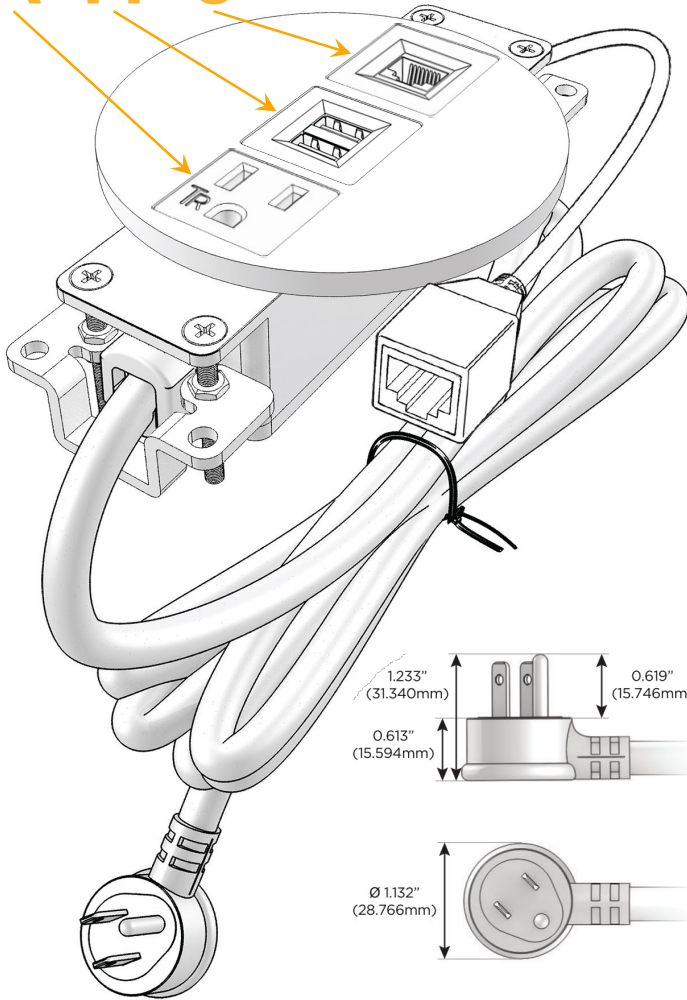

Bezel Finish: **GUNMETAL (ZINC/STEEL)**

Custom Finishes Available M-POWER-3TW-AM6-S3RND5B

Features:

Module/Port Options:

- A** Tamper Resistant AC Receptacle
- E** USB-A & USB-C (20W)
- M** Double USB-A (Fast Charging Ports - 18W)
- H** HDMI
- 6** CAT 6
- 12** RJ 12
- X** Switched AC
- Y** 3-Way Switch (Low Voltage)
- V** USB-C (45W High Speed Charging Port)
- S** USB-C (25W High Speed Charging Port)
- R** Switched AC (Rocker Switch)
- D** Dimmer Switch

Plug:

Supplied with Low Profile Flat 45° Angle 120 VAC Plug

Optional Standard Straight 120 VAC Plug

Optional Straight 120 VAC Pass-through Plug

- CLEAN, COMPACT DESIGN
- STREAMLINED
- LOW PROFILE
- SIDE-EXITING CORDS
- PLUG & PLAY
- 6' AC CORD & PLUG (FLAT PLUG STANDARD)
- CUSTOMIZABLE CONFIGURATIONS AND FINISHES
- UL LISTED FOR MOUNTING IN FURNITURE
- 15A

M-POWER-3T

AC POWER & DATA CONNECTIVITY SOLUTION

M-POWER-3TW-AM6-S3RND5B

Specs:

Modules/Ports:

- A** Tamper Resistant AC Receptacle
- M** Double USB-A (Fast Charging Ports - 18W)
- 6** CAT 6

A M 6

Distributed by