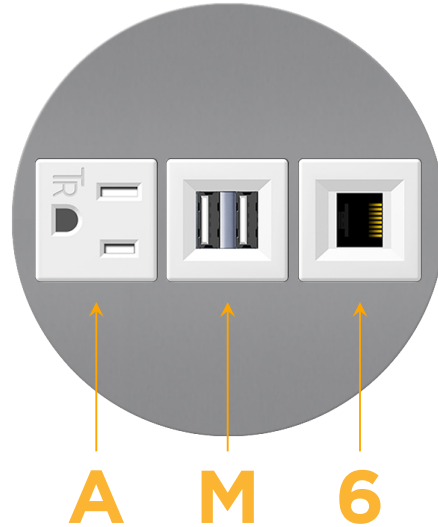

M-POWER-3T

AC POWER & DATA CONNECTIVITY SOLUTION

M-POWER-3TW-AM6-MRNSB

Distributed by

Mormax Company, Inc.

8 Westchester Plaza

Elmsford, NY 10523

914-699-0101

sales@mormax.com

mormax.com

Metro Light & Power's line of power & data solutions offers sophisticated design elements combined with greater ease of installation. Streamlined and low-profile, enhanced by side-exiting cords, our outlets advance the industry with their cutting edge look and feel. We believe flexibility is key, and we provide a variety of mounting options, including the ability to mount in limited spaces. Our outlets are available in many finishes and configurations, in addition to a custom color and finish capability for our clients.

Bezel Finish: **MAGNESIUM (ZINC/STEEL)**

Custom Finishes Available M-POWER-3TW-AM6-MRNSB

Features:

Module/Port Options:

- **A** Tamper Resistant AC Receptacle
- **E** USB-A & USB-C (20W)
- **M** Double USB-A (Fast Charging Ports - 18W)
- **H** HDMI
- **6** CAT 6
- **12** RJ 12
- **X** Switched AC
- **Y** 3-Way Switch (Low Voltage)
- **V** USB-C (45W High Speed Charging Port)
- **S** USB-C (25W High Speed Charging Port)
- **R** Switched AC (Rocker Switch)
- **D** Dimmer Switch

Plug:

Supplied with Low Profile Flat 45° Angle 120 VAC Plug

Optional Standard Straight 120 VAC Plug

Optional Straight 120 VAC Pass-through Plug

- CLEAN, COMPACT DESIGN
- STREAMLINED
- LOW PROFILE
- SIDE-EXITING CORDS
- PLUG & PLAY
- 6' AC CORD & PLUG (FLAT PLUG STANDARD)
- CUSTOMIZABLE CONFIGURATIONS AND FINISHES
- UL LISTED FOR MOUNTING IN FURNITURE
- 15A