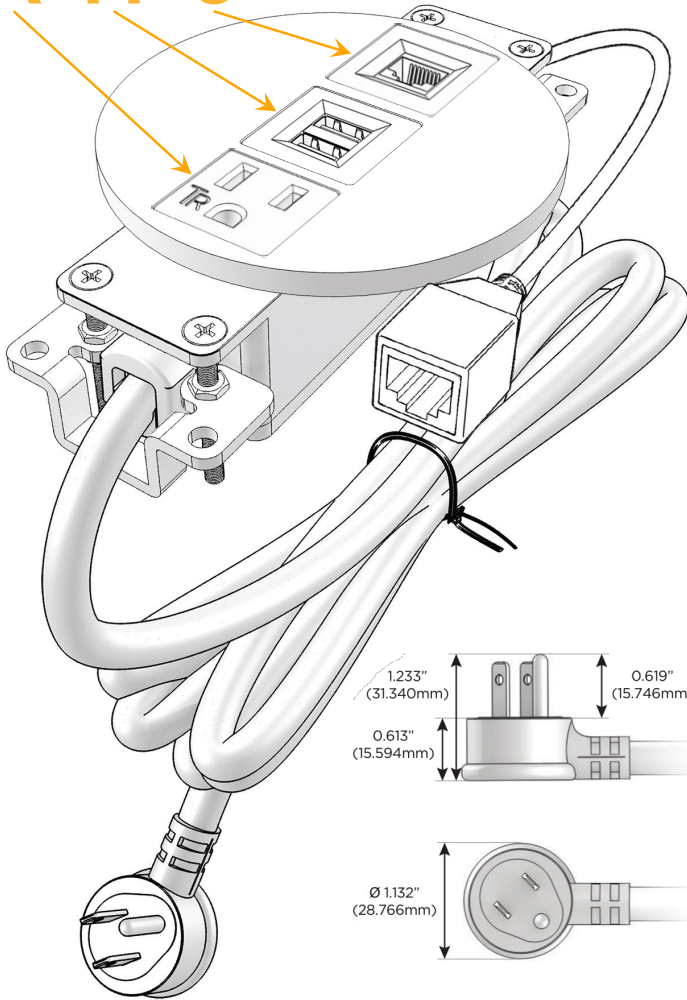

### Module/Port Options:

- A** Tamper Resistant AC Receptacle
- E** USB-A & USB-C (20W)
- M** Double USB-A (Fast Charging Ports - 18W)
- H** HDMI
- 6** CAT 6
- 12** RJ 12
- X** Switched AC
- Y** 3-Way Switch (Low Voltage)
- V** USB-C (45W High Speed Charging Port)
- S** USB-C (25W High Speed Charging Port)
- R** Switched AC (Rocker Switch)
- D** Dimmer Switch

### Plug:

Supplied with Low Profile Flat 45° Angle 120 VAC Plug

Optional Standard Straight 120 VAC Plug

Optional Straight 120 VAC Pass-through Plug

- CLEAN, COMPACT DESIGN
- STREAMLINED
- LOW PROFILE
- SIDE-EXITING CORDS
- PLUG & PLAY
- 6' AC CORD & PLUG (FLAT PLUG STANDARD)
- CUSTOMIZABLE CONFIGURATIONS AND FINISHES
- UL LISTED FOR MOUNTING IN FURNITURE
- 15A

# M-POWER-3T

AC POWER & DATA CONNECTIVITY SOLUTION

M-POWER-3TW-AM6-MRND5B

Specs:

**Modules/Ports:**

- A** Tamper Resistant AC Receptacle
- M** Double USB-A (Fast Charging Ports - 18W)
- 6** CAT 6

**A M 6**

Distributed by