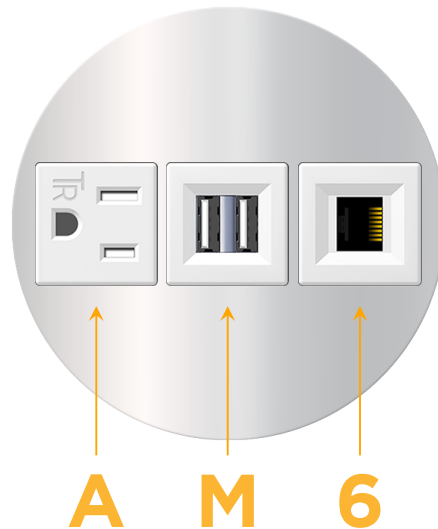

M-POWER-3T

AC POWER & DATA CONNECTIVITY SOLUTION

M-POWER-3TW-AM6-CRRNDSB

Distributed by

Mormax Company, Inc.

8 Westchester Plaza

Elmsford, NY 10523

914-699-0101

sales@mormax.com

mormax.com

Metro Light & Power's line of power & data solutions offers sophisticated design elements combined with greater ease of installation. Streamlined and low-profile, enhanced by side-exiting cords, our outlets advance the industry with their cutting edge look and feel. We believe flexibility is key, and we provide a variety of mounting options, including the ability to mount in limited spaces. Our outlets are available in many finishes and configurations, in addition to a custom color and finish capability for our clients.

Bezel Finish: **CHROME (ZINC/STEEL)**

Custom Finishes Available M-POWER-3TW-AM6-CRRNDSB

Features:

Module/Port Options:

- **A** Tamper Resistant AC Receptacle
- **E** USB-A & USB-C (20W)
- **M** Double USB-A (Fast Charging Ports - 18W)
- **H** HDMI
- **6** CAT 6
- **12** RJ 12
- **X** Switched AC
- **Y** 3-Way Switch (Low Voltage)
- **V** USB-C (45W High Speed Charging Port)
- **S** USB-C (25W High Speed Charging Port)
- **R** Switched AC (Rocker Switch)
- **D** Dimmer Switch

Plug:

Supplied with Low Profile Flat 45° Angle 120 VAC Plug

Optional Standard Straight 120 VAC Plug

Optional Straight 120 VAC Pass-through Plug

- CLEAN, COMPACT DESIGN
- STREAMLINED
- LOW PROFILE
- SIDE-EXITING CORDS
- PLUG & PLAY
- 6' AC CORD & PLUG (FLAT PLUG STANDARD)
- CUSTOMIZABLE CONFIGURATIONS AND FINISHES
- UL LISTED FOR MOUNTING IN FURNITURE
- 15A