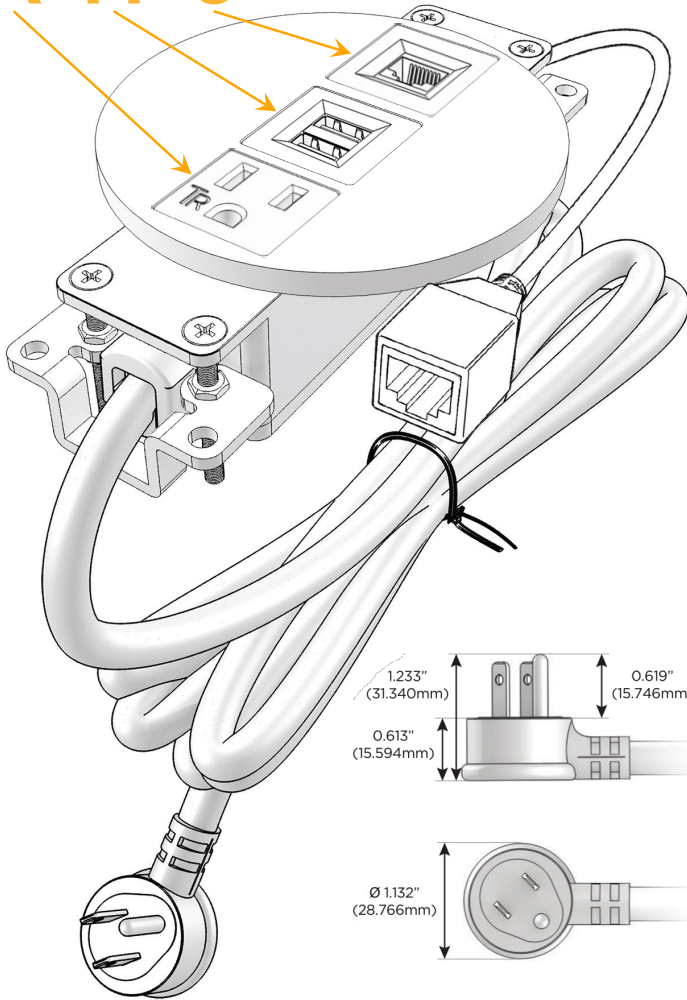

M-POWER-3T

AC POWER & DATA CONNECTIVITY SOLUTION

M-POWER-3TW-AM6-CRRNDSB

Specs:

Modules/Ports:

- **A** Tamper Resistant AC Receptacle
- **M** Double USB-A (Fast Charging Ports - 18W)
- **6** CAT 6

A M 6