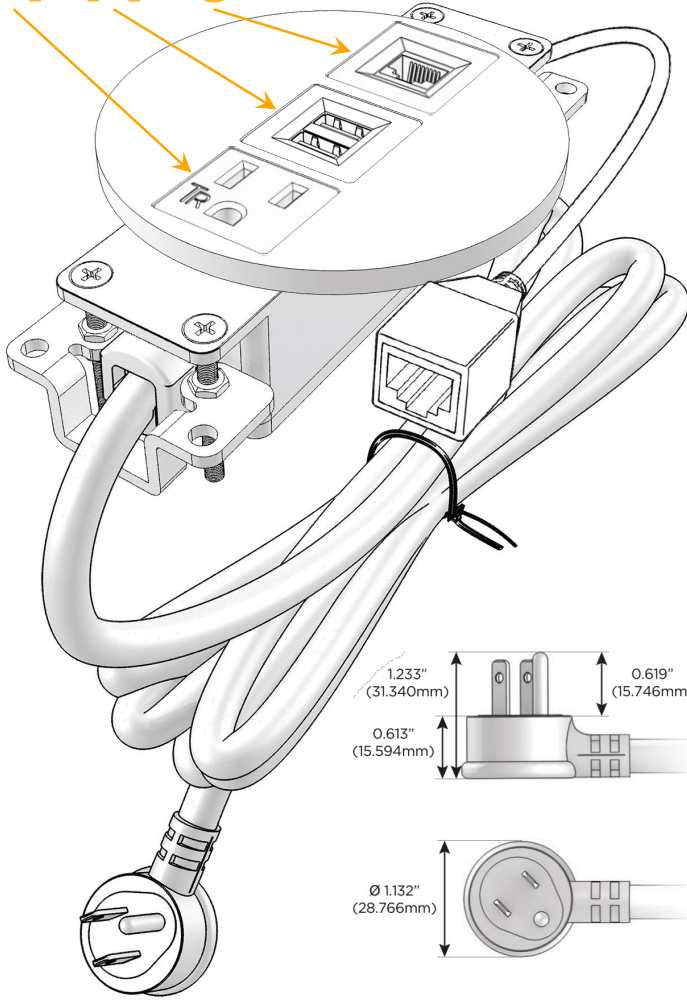

M-POWER-3T

AC POWER & DATA CONNECTIVITY SOLUTION

M-POWER-3TW-AM6-CHRNDSB

Specs:

Modules/Ports:

- **A** Tamper Resistant AC Receptacle
- **M** Double USB-A (Fast Charging Ports - 18W)
- **6** CAT 6

A M 6