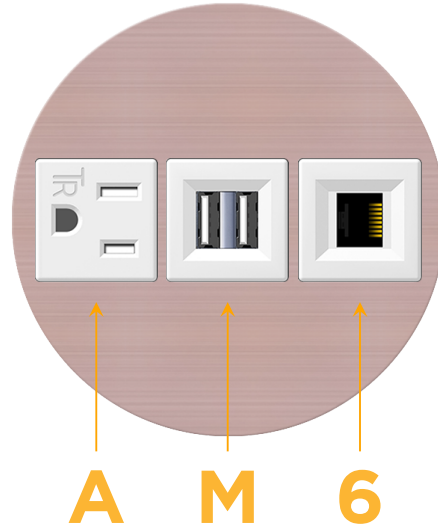

M-POWER-3T

AC POWER & DATA CONNECTIVITY SOLUTION

M-POWER-3TW-AM6-CHRNSB

Distributed by

Mormax Company, Inc.

8 Westchester Plaza

Elmsford, NY 10523

914-699-0101

sales@mormax.com

mormax.com

Metro Light & Power's line of power & data solutions offers sophisticated design elements combined with greater ease of installation. Streamlined and low-profile, enhanced by side-exiting cords, our outlets advance the industry with their cutting edge look and feel. We believe flexibility is key, and we provide a variety of mounting options, including the ability to mount in limited spaces. Our outlets are available in many finishes and configurations, in addition to a custom color and finish capability for our clients.

Bezel Finish: **CHAMPAGNE (ZINC/STEEL)**

Custom Finishes Available M-POWER-3TW-AM6-CHRNSB

Features:

Module/Port Options:

- **A** Tamper Resistant AC Receptacle
- **E** USB-A & USB-C (20W)
- **M** Double USB-A (Fast Charging Ports - 18W)
- **H** HDMI
- **6** CAT 6
- **12** RJ 12
- **X** Switched AC
- **Y** 3-Way Switch (Low Voltage)
- **V** USB-C (45W High Speed Charging Port)
- **S** USB-C (25W High Speed Charging Port)
- **R** Switched AC (Rocker Switch)
- **D** Dimmer Switch

Plug:

Supplied with Low Profile Flat 45° Angle 120 VAC Plug

Optional Standard Straight 120 VAC Plug

Optional Straight 120 VAC Pass-through Plug

- CLEAN, COMPACT DESIGN
- STREAMLINED
- LOW PROFILE
- SIDE-EXITING CORDS
- PLUG & PLAY
- 6' AC CORD & PLUG (FLAT PLUG STANDARD)
- CUSTOMIZABLE CONFIGURATIONS AND FINISHES
- UL LISTED FOR MOUNTING IN FURNITURE
- 15A