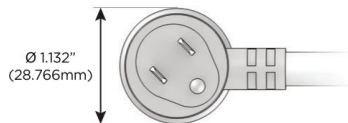

Plug:

Supplied with Low Profile Flat 45° Angle 120 VAC Plug

Optional Standard Straight 120 VAC Plug

Optional Straight 120 VAC Pass-through Plug

- CLEAN, COMPACT DESIGN
- STREAMLINED
- LOW PROFILE
- SIDE-EXITING CORDS
- PLUG & PLAY
- 6' AC CORD & PLUG (FLAT PLUG STANDARD)
- CUSTOMIZABLE CONFIGURATIONS AND FINISHES
- UL LISTED FOR MOUNTING IN FURNITURE
- 15A

M-POWER-3T

AC POWER & DATA CONNECTIVITY SOLUTION

M-POWER-3TW-AM6-BZRNDSB

Specs:

Modules/Ports:

- A** Tamper Resistant AC Receptacle
- M** Double USB-A (Fast Charging Ports - 18W)
- 6** CAT 6

A M 6

Distributed by