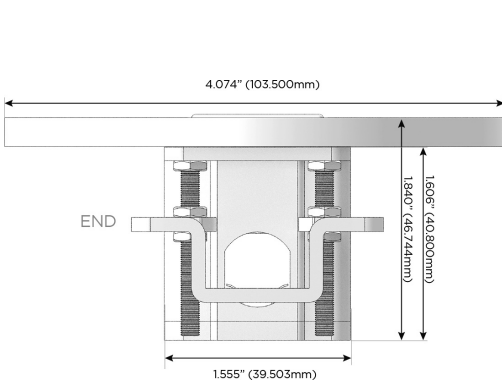

Plug:

Supplied with Low Profile Flat 45° Angle 120 VAC Plug

Optional Standard Straight 120 VAC Plug

Optional Straight 120 VAC Pass-through Plug

- CLEAN, COMPACT DESIGN
- STREAMLINED
- LOW PROFILE
- SIDE-EXITING CORDS
- PLUG & PLAY
- 6' AC CORD & PLUG (FLAT PLUG STANDARD)
- CUSTOMIZABLE CONFIGURATIONS AND FINISHES
- UL LISTED FOR MOUNTING IN FURNITURE
- 15A

M-POWER-3T

AC POWER & DATA CONNECTIVITY SOLUTION

M-POWER-3TW-AM6-BZRNDSB

Specs:

Modules/Ports:

- A** Tamper Resistant AC Receptacle
- M** Double USB-A (Fast Charging Ports - 18W)
- 6** CAT 6

A M 6

Distributed by