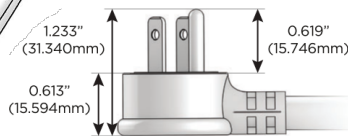

M-POWER-3T

AC POWER & DATA CONNECTIVITY SOLUTION

M-POWER-3TW-AM6-BZRNDSB

Specs:

Modules/Ports:

- A** Tamper Resistant AC Receptacle
- M** Double USB-A (Fast Charging Ports - 18W)
- 6** CAT 6

A M 6

Distributed by