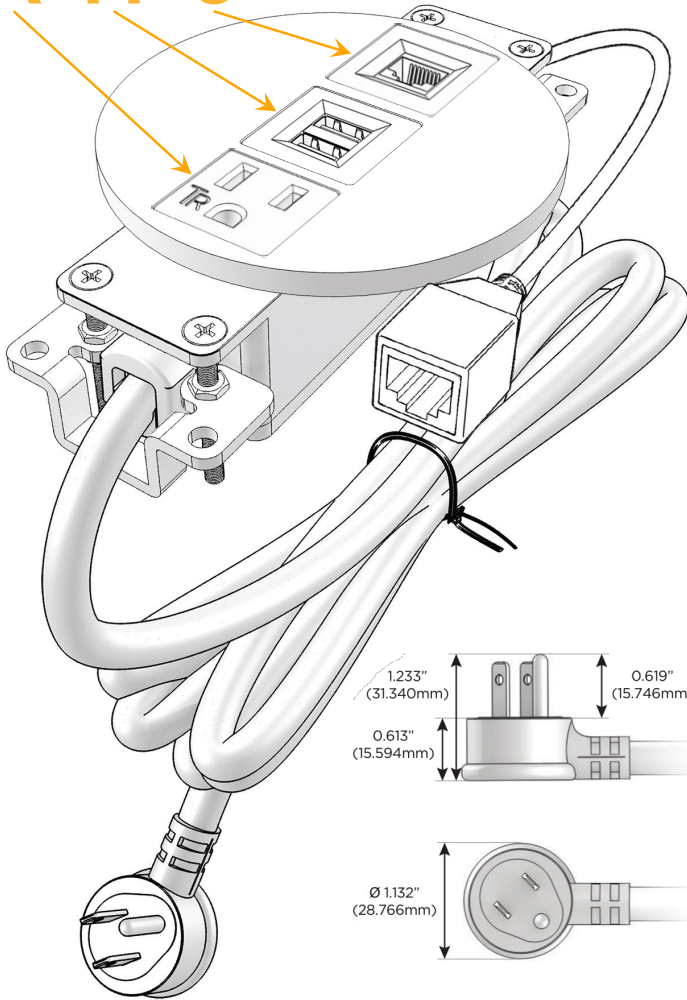

Bezel Finish: **STANDARD BRONZE (ZINC/STEEL)**

Custom Finishes Available M-POWER-3TW-AM6-BZRNSB

Features:

Module/Port Options:

- A** Tamper Resistant AC Receptacle
- E** USB-A & USB-C (20W)
- M** Double USB-A (Fast Charging Ports - 18W)
- H** HDMI
- 6** CAT 6
- 12** RJ 12
- X** Switched AC
- Y** 3-Way Switch (Low Voltage)
- V** USB-C (45W High Speed Charging Port)
- S** USB-C (25W High Speed Charging Port)
- R** Switched AC (Rocker Switch)
- D** Dimmer Switch

Plug:

Supplied with Low Profile Flat 45° Angle 120 VAC Plug

Optional Standard Straight 120 VAC Plug

Optional Straight 120 VAC Pass-through Plug

- CLEAN, COMPACT DESIGN
- STREAMLINED
- LOW PROFILE
- SIDE-EXITING CORDS
- PLUG & PLAY
- 6' AC CORD & PLUG (FLAT PLUG STANDARD)
- CUSTOMIZABLE CONFIGURATIONS AND FINISHES
- UL LISTED FOR MOUNTING IN FURNITURE
- 15A

M-POWER-3T

AC POWER & DATA CONNECTIVITY SOLUTION

M-POWER-3TW-AM6-BZRNDSB

Specs:

Modules/Ports:

- A** Tamper Resistant AC Receptacle
- M** Double USB-A (Fast Charging Ports - 18W)
- 6** CAT 6

A M 6

Distributed by