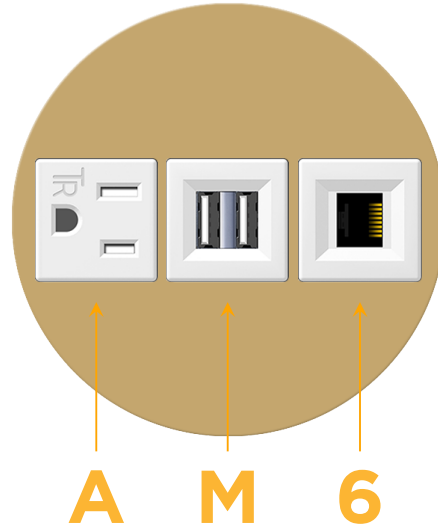

sales@mormax.com

mormax.com

Metro Light & Power's line of power & data solutions offers sophisticated design elements combined with greater ease of installation. Streamlined and low-profile, enhanced by side-exiting cords, our outlets advance the industry with their cutting edge look and feel. We believe flexibility is key, and we provide a variety of mounting options, including the ability to mount in limited spaces. Our outlets are available in many finishes and configurations, in addition to a custom color and finish capability for our clients.

Bezel Finish: **STANDARD BRONZE (ZINC/STEEL)**

Custom Finishes Available M-POWER-3TW-AM6-BZRNSB

Features:

Module/Port Options:

- A** Tamper Resistant AC Receptacle
- E** USB-A & USB-C (20W)
- M** Double USB-A (Fast Charging Ports - 18W)
- H** HDMI
- 6** CAT 6
- 12** RJ 12
- X** Switched AC
- Y** 3-Way Switch (Low Voltage)
- V** USB-C (45W High Speed Charging Port)
- S** USB-C (25W High Speed Charging Port)
- R** Switched AC (Rocker Switch)
- D** Dimmer Switch

Plug:

Supplied with Low Profile Flat 45° Angle 120 VAC Plug

Optional Standard Straight 120 VAC Plug

Optional Straight 120 VAC Pass-through Plug

- CLEAN, COMPACT DESIGN
- STREAMLINED
- LOW PROFILE
- SIDE-EXITING CORDS
- PLUG & PLAY
- 6' AC CORD & PLUG (FLAT PLUG STANDARD)
- CUSTOMIZABLE CONFIGURATIONS AND FINISHES
- UL LISTED FOR MOUNTING IN FURNITURE
- 15A

M-POWER-3T

AC POWER & DATA CONNECTIVITY SOLUTION

M-POWER-3TW-AM6-BZRNDSB

Specs:

Modules/Ports:

- A** Tamper Resistant AC Receptacle
- M** Double USB-A (Fast Charging Ports - 18W)
- 6** CAT 6

A M 6

Distributed by