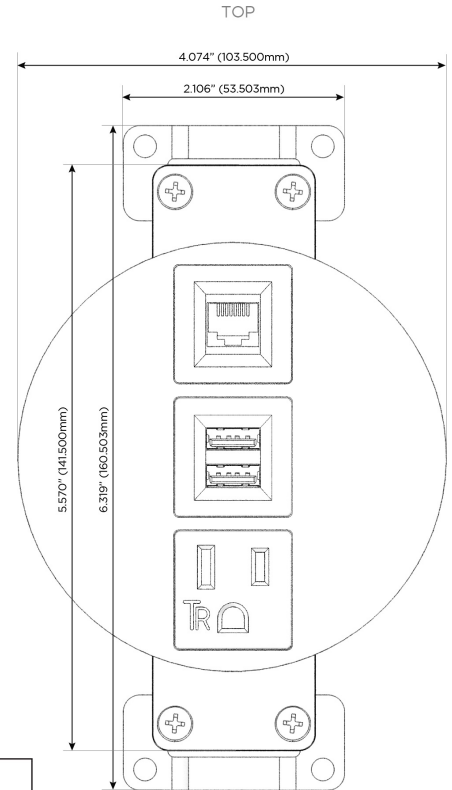

Bezel Finish: **STANDARD BRONZE (ZINC/STEEL)**

Custom Finishes Available M-POWER-3TW-AM6-BZRNSB

Features:

Module/Port Options:

- A** Tamper Resistant AC Receptacle
- E** USB-A & USB-C (20W)
- M** Double USB-A (Fast Charging Ports - 18W)
- H** HDMI
- 6** CAT 6
- 12** RJ 12
- X** Switched AC
- Y** 3-Way Switch (Low Voltage)
- V** USB-C (45W High Speed Charging Port)
- S** USB-C (25W High Speed Charging Port)
- R** Switched AC (Rocker Switch)
- D** Dimmer Switch

Plug:

Supplied with Low Profile Flat 45° Angle 120 VAC Plug

Optional Standard Straight 120 VAC Plug

Optional Straight 120 VAC Pass-through Plug

- CLEAN, COMPACT DESIGN
- STREAMLINED
- LOW PROFILE
- SIDE-EXITING CORDS
- PLUG & PLAY
- 6' AC CORD & PLUG (FLAT PLUG STANDARD)
- CUSTOMIZABLE CONFIGURATIONS AND FINISHES
- UL LISTED FOR MOUNTING IN FURNITURE
- 15A

M-POWER-3T

AC POWER & DATA CONNECTIVITY SOLUTION

M-POWER-3TW-AM6-BZRNDSB

Specs:

Modules/Ports:

- A** Tamper Resistant AC Receptacle
- M** Double USB-A (Fast Charging Ports - 18W)
- 6** CAT 6

A M 6

Distributed by