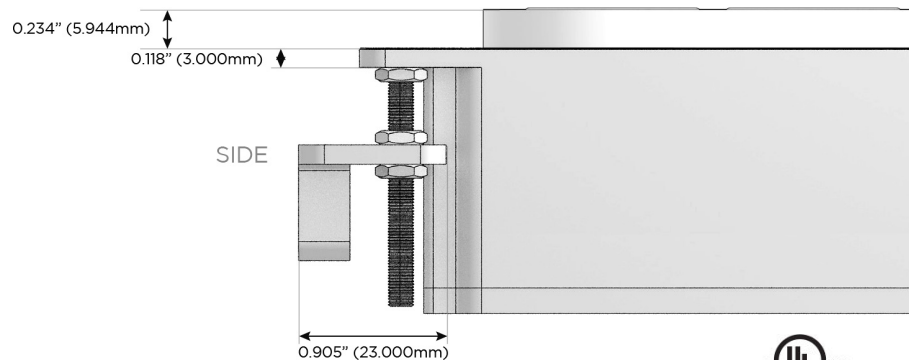

M-POWER-3T

AC POWER & DATA CONNECTIVITY SOLUTION

M-POWER-3TW-AM6-BZRNDSB

Specs:

Modules/Ports:

- A** Tamper Resistant AC Receptacle
- M** Double USB-A (Fast Charging Ports - 18W)
- 6** CAT 6

A M 6

Distributed by