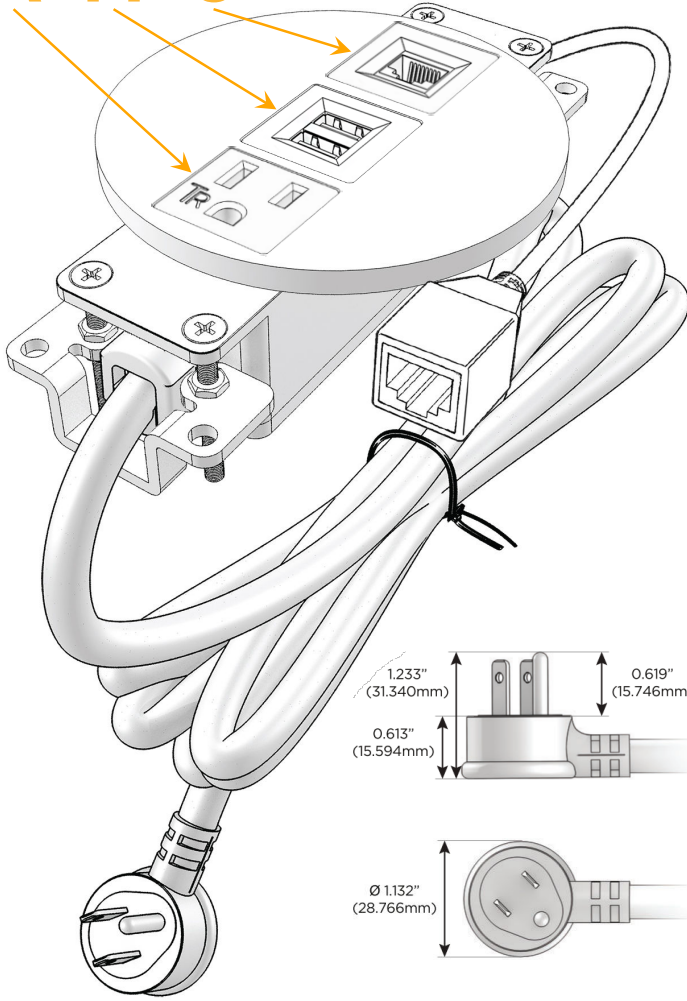

Bezel Finish: **SOLID BRONZE**

Custom Finishes Available M-POWER-3TW-AM6-BZRND8

Features:

Module/Port Options:

- A** Tamper Resistant AC Receptacle
- E** USB-A & USB-C (20W)
- M** Double USB-A (Fast Charging Ports - 18W)
- H** HDMI
- 6** CAT 6
- 12** RJ 12
- X** Switched AC
- Y** 3-Way Switch (Low Voltage)
- V** USB-C (45W High Speed Charging Port)
- S** USB-C (25W High Speed Charging Port)
- R** Switched AC (Rocker Switch)
- D** Dimmer Switch

Plug:

Supplied with Low Profile Flat 45° Angle 120 VAC Plug

Optional Standard Straight 120 VAC Plug

Optional Straight 120 VAC Pass-through Plug

- CLEAN, COMPACT DESIGN
- STREAMLINED
- LOW PROFILE
- SIDE-EXITING CORDS
- PLUG & PLAY
- 6' AC CORD & PLUG (FLAT PLUG STANDARD)
- CUSTOMIZABLE CONFIGURATIONS AND FINISHES
- UL LISTED FOR MOUNTING IN FURNITURE
- 15A

M-POWER-3T

AC POWER & DATA CONNECTIVITY SOLUTION

M-POWER-3TW-AM6-BZRNDB

Specs:

Modules/Ports:

- A** Tamper Resistant AC Receptacle
- M** Double USB-A (Fast Charging Ports - 18W)
- 6** CAT 6

A M 6

TOP