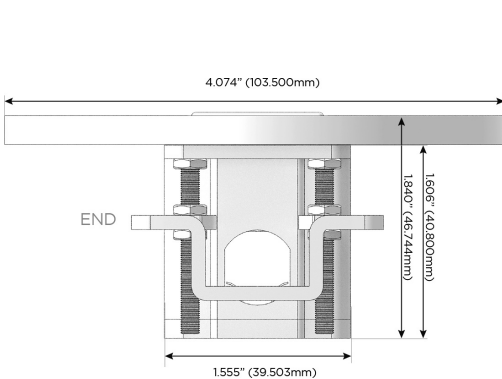

Plug:

Supplied with Low Profile Flat 45° Angle 120 VAC Plug

Optional Standard Straight 120 VAC Plug

Optional Straight 120 VAC Pass-through Plug

- CLEAN, COMPACT DESIGN
- STREAMLINED
- LOW PROFILE
- SIDE-EXITING CORDS
- PLUG & PLAY
- 6' AC CORD & PLUG (FLAT PLUG STANDARD)
- CUSTOMIZABLE CONFIGURATIONS AND FINISHES
- UL LISTED FOR MOUNTING IN FURNITURE
- 15A

M-POWER-3T

AC POWER & DATA CONNECTIVITY SOLUTION

M-POWER-3TW-AM6-BZRNDB

Specs:

Modules/Ports:

- A** Tamper Resistant AC Receptacle
- M** Double USB-A (Fast Charging Ports - 18W)
- 6** CAT 6

A M 6

TOP