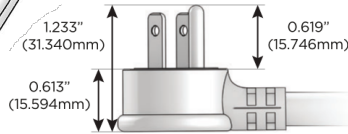

M-POWER-3T

AC POWER & DATA CONNECTIVITY SOLUTION

M-POWER-3TW-AM6-BZRNDB

Specs:

Modules/Ports:

- A** Tamper Resistant AC Receptacle
- M** Double USB-A (Fast Charging Ports - 18W)
- 6** CAT 6

A M 6

TOP