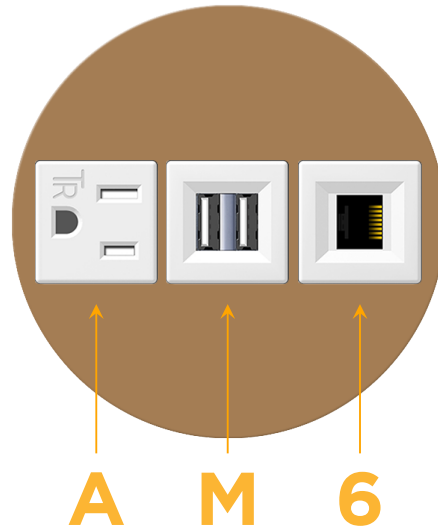

sales@mormax.com

mormax.com

Metro Light & Power's line of power & data solutions offers sophisticated design elements combined with greater ease of installation. Streamlined and low-profile, enhanced by side-exiting cords, our outlets advance the industry with their cutting edge look and feel. We believe flexibility is key, and we provide a variety of mounting options, including the ability to mount in limited spaces. Our outlets are available in many finishes and configurations, in addition to a custom color and finish capability for our clients.

Bezel Finish: **SOLID BRONZE**

Custom Finishes Available M-POWER-3TW-AM6-BZRND8

Features:

Module/Port Options:

- A** Tamper Resistant AC Receptacle
- E** USB-A & USB-C (20W)
- M** Double USB-A (Fast Charging Ports - 18W)
- H** HDMI
- 6** CAT 6
- 12** RJ 12
- X** Switched AC
- Y** 3-Way Switch (Low Voltage)
- V** USB-C (45W High Speed Charging Port)
- S** USB-C (25W High Speed Charging Port)
- R** Switched AC (Rocker Switch)
- D** Dimmer Switch

Plug:

Supplied with Low Profile Flat 45° Angle 120 VAC Plug

Optional Standard Straight 120 VAC Plug

Optional Straight 120 VAC Pass-through Plug

- CLEAN, COMPACT DESIGN
- STREAMLINED
- LOW PROFILE
- SIDE-EXITING CORDS
- PLUG & PLAY
- 6' AC CORD & PLUG (FLAT PLUG STANDARD)
- CUSTOMIZABLE CONFIGURATIONS AND FINISHES
- UL LISTED FOR MOUNTING IN FURNITURE
- 15A

M-POWER-3T

AC POWER & DATA CONNECTIVITY SOLUTION

M-POWER-3TW-AM6-BZRNDB

Specs:

Modules/Ports:

- A** Tamper Resistant AC Receptacle
- M** Double USB-A (Fast Charging Ports - 18W)
- 6** CAT 6

A M 6

TOP