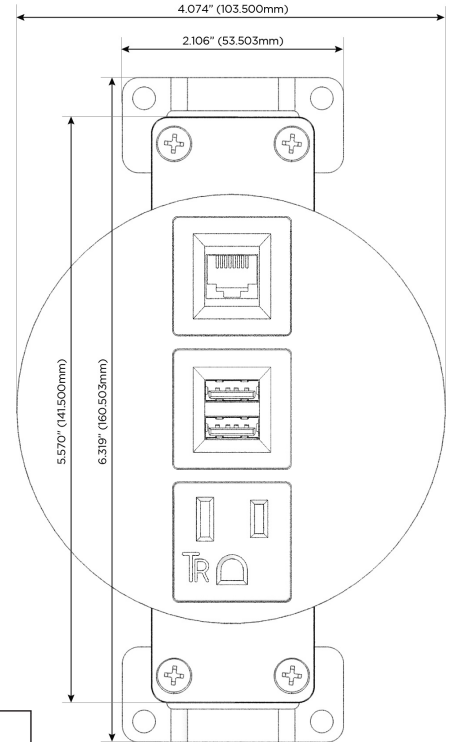

Bezel Finish: **SOLID BRONZE**

Custom Finishes Available M-POWER-3TW-AM6-BZRND8

Features:

Module/Port Options:

- A** Tamper Resistant AC Receptacle
- E** USB-A & USB-C (20W)
- M** Double USB-A (Fast Charging Ports - 18W)
- H** HDMI
- 6** CAT 6
- 12** RJ 12
- X** Switched AC
- Y** 3-Way Switch (Low Voltage)
- V** USB-C (45W High Speed Charging Port)
- S** USB-C (25W High Speed Charging Port)
- R** Switched AC (Rocker Switch)
- D** Dimmer Switch

Plug:

Supplied with Low Profile Flat 45° Angle 120 VAC Plug

Optional Standard Straight 120 VAC Plug

Optional Straight 120 VAC Pass-through Plug

- CLEAN, COMPACT DESIGN
- STREAMLINED
- LOW PROFILE
- SIDE-EXITING CORDS
- PLUG & PLAY
- 6' AC CORD & PLUG (FLAT PLUG STANDARD)
- CUSTOMIZABLE CONFIGURATIONS AND FINISHES
- UL LISTED FOR MOUNTING IN FURNITURE
- 15A

M-POWER-3T

AC POWER & DATA CONNECTIVITY SOLUTION

M-POWER-3TW-AM6-BZRNDB

Specs:

Modules/Ports:

- A** Tamper Resistant AC Receptacle
- M** Double USB-A (Fast Charging Ports - 18W)
- 6** CAT 6

A M 6

TOP