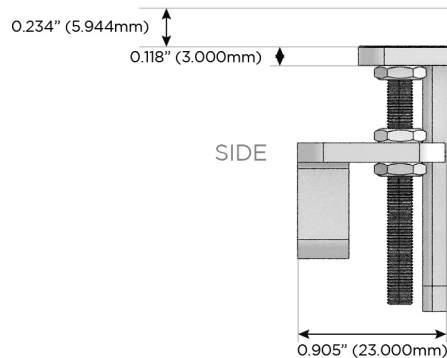

Plug:

Supplied with Low Profile Flat 45° Angle 120 VAC Plug

Optional Standard Straight 120 VAC Plug

Optional Straight 120 VAC Pass-through Plug

- CLEAN, COMPACT DESIGN
- STREAMLINED
- LOW PROFILE
- SIDE-EXITING CORDS
- PLUG & PLAY
- 6' AC CORD & PLUG (FLAT PLUG STANDARD)
- CUSTOMIZABLE CONFIGURATIONS AND FINISHES
- UL LISTED FOR MOUNTING IN FURNITURE
- 15A

M-POWER-3T

AC POWER & DATA CONNECTIVITY SOLUTION

M-POWER-3TW-AM6-BZRNDB

Specs:

Modules/Ports:

- A** Tamper Resistant AC Receptacle
- M** Double USB-A (Fast Charging Ports - 18W)
- 6** CAT 6

A M 6

TOP