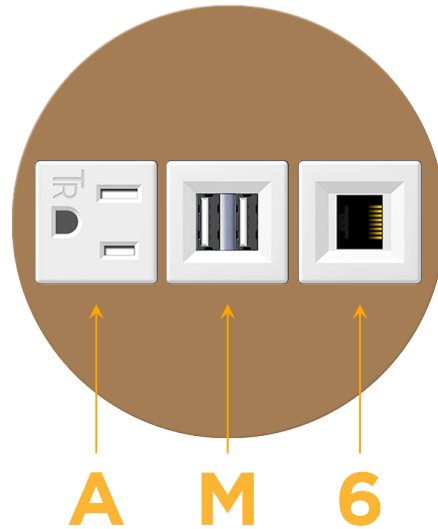

M-POWER-3T

AC POWER & DATA CONNECTIVITY SOLUTION

M-POWER-3TW-AM6-BZ5RND5B

Distributed by

Mormax Company, Inc.

8 Westchester Plaza

Elmsford, NY 10523

914-699-0101

sales@mormax.com

mormax.com

Metro Light & Power's line of power & data solutions offers sophisticated design elements combined with greater ease of installation. Streamlined and low-profile, enhanced by side-exiting cords, our outlets advance the industry with their cutting edge look and feel. We believe flexibility is key, and we provide a variety of mounting options, including the ability to mount in limited spaces. Our outlets are available in many finishes and configurations, in addition to a custom color and finish capability for our clients.

Bezel Finish: **ARCHITECTURAL BRONZE (ZINC/STEEL)**

Custom Finishes Available M-POWER-3TW-AM6-BZ5RND5B

Features:

Module/Port Options:

- **A** Tamper Resistant AC Receptacle
- **E** USB-A & USB-C (20W)
- **M** Double USB-A (Fast Charging Ports - 18W)
- **H** HDMI
- **6** CAT 6
- **12** RJ 12
- **X** Switched AC
- **Y** 3-Way Switch (Low Voltage)
- **V** USB-C (45W High Speed Charging Port)
- **S** USB-C (25W High Speed Charging Port)
- **R** Switched AC (Rocker Switch)
- **D** Dimmer Switch

Plug:

Supplied with Low Profile Flat 45° Angle 120 VAC Plug

Optional Standard Straight 120 VAC Plug

Optional Straight 120 VAC Pass-through Plug

- CLEAN, COMPACT DESIGN
- STREAMLINED
- LOW PROFILE
- SIDE-EXITING CORDS
- PLUG & PLAY
- 6' AC CORD & PLUG (FLAT PLUG STANDARD)
- CUSTOMIZABLE CONFIGURATIONS AND FINISHES
- UL LISTED FOR MOUNTING IN FURNITURE
- 15A