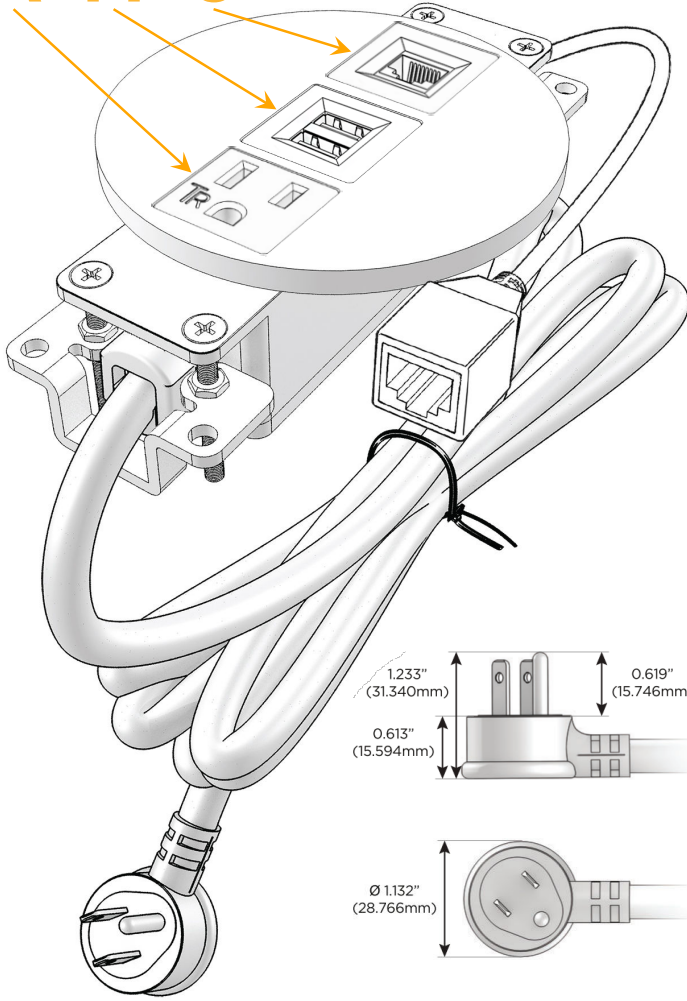

M-POWER-3T

AC POWER & DATA CONNECTIVITY SOLUTION

M-POWER-3TW-AM6-BZ5RNSB

Specs:

Modules/Ports:

- **A** Tamper Resistant AC Receptacle
- **M** Double USB-A (Fast Charging Ports - 18W)
- **6** CAT 6

A M 6