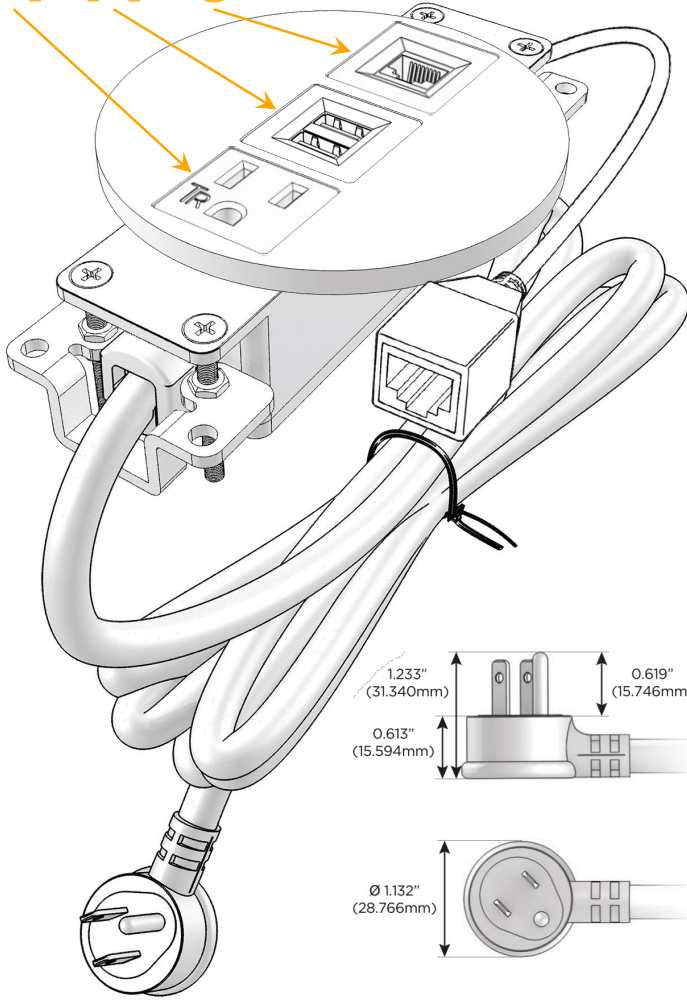

Bezel Finish: **ANTIQUED ARCHITECTURAL BRONZE (ZINC/STEEL)**

Custom Finishes Available M-POWER-3TW-AM6-BZ5ARNDSB

Features:

Module/Port Options:

- A** Tamper Resistant AC Receptacle
- E** USB-A & USB-C (20W)
- M** Double USB-A (Fast Charging Ports - 18W)
- H** HDMI
- 6** CAT 6
- 12** RJ 12
- X** Switched AC
- Y** 3-Way Switch (Low Voltage)
- V** USB-C (45W High Speed Charging Port)
- S** USB-C (25W High Speed Charging Port)
- R** Switched AC (Rocker Switch)
- D** Dimmer Switch

Plug:

Supplied with Low Profile Flat 45° Angle 120 VAC Plug

Optional Standard Straight 120 VAC Plug

Optional Straight 120 VAC Pass-through Plug

- CLEAN, COMPACT DESIGN
- STREAMLINED
- LOW PROFILE
- SIDE-EXITING CORDS
- PLUG & PLAY
- 6' AC CORD & PLUG (FLAT PLUG STANDARD)
- CUSTOMIZABLE CONFIGURATIONS AND FINISHES
- UL LISTED FOR MOUNTING IN FURNITURE
- 15A

M-POWER-3T

AC POWER & DATA CONNECTIVITY SOLUTION

M-POWER-3TW-AM6-BZ5ARNSB

Specs:

Modules/Ports:

- A** Tamper Resistant AC Receptacle
- M** Double USB-A (Fast Charging Ports - 18W)
- 6** CAT 6

A M 6

Distributed by