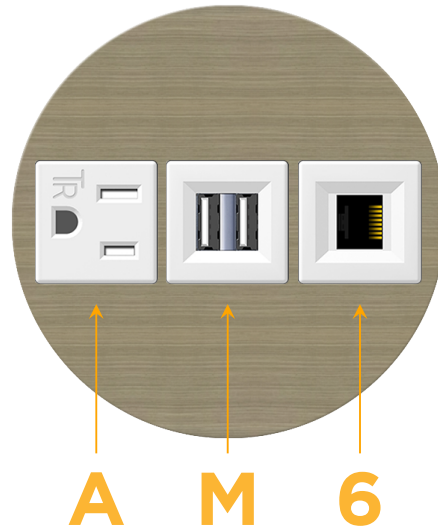

sales@mormax.com

mormax.com

Metro Light & Power's line of power & data solutions offers sophisticated design elements combined with greater ease of installation. Streamlined and low-profile, enhanced by side-exiting cords, our outlets advance the industry with their cutting edge look and feel. We believe flexibility is key, and we provide a variety of mounting options, including the ability to mount in limited spaces. Our outlets are available in many finishes and configurations, in addition to a custom color and finish capability for our clients.

Bezel Finish: **ANTIQUED ARCHITECTURAL BRONZE (ZINC/STEEL)**

Custom Finishes Available M-POWER-3TW-AM6-BZ5ARNDSB

Features:

Module/Port Options:

- A** Tamper Resistant AC Receptacle
- E** USB-A & USB-C (20W)
- M** Double USB-A (Fast Charging Ports - 18W)
- H** HDMI
- 6** CAT 6
- 12** RJ 12
- X** Switched AC
- Y** 3-Way Switch (Low Voltage)
- V** USB-C (45W High Speed Charging Port)
- S** USB-C (25W High Speed Charging Port)
- R** Switched AC (Rocker Switch)
- D** Dimmer Switch

Plug:

Supplied with Low Profile Flat 45° Angle 120 VAC Plug

Optional Standard Straight 120 VAC Plug

Optional Straight 120 VAC Pass-through Plug

- CLEAN, COMPACT DESIGN
- STREAMLINED
- LOW PROFILE
- SIDE-EXITING CORDS
- PLUG & PLAY
- 6' AC CORD & PLUG (FLAT PLUG STANDARD)
- CUSTOMIZABLE CONFIGURATIONS AND FINISHES
- UL LISTED FOR MOUNTING IN FURNITURE
- 15A

M-POWER-3T

AC POWER & DATA CONNECTIVITY SOLUTION

M-POWER-3TW-AM6-BZ5ARNSB

Specs:

Modules/Ports:

- A** Tamper Resistant AC Receptacle
- M** Double USB-A (Fast Charging Ports - 18W)
- 6** CAT 6

A M 6

Distributed by