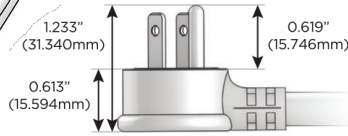

Plug:

Supplied with Low Profile Flat 45° Angle 120 VAC Plug

Optional Standard Straight 120 VAC Plug

Optional Straight 120 VAC Pass-through Plug

- CLEAN, COMPACT DESIGN
- STREAMLINED
- LOW PROFILE
- SIDE-EXITING CORDS
- PLUG & PLAY
- 6' AC CORD & PLUG (FLAT PLUG STANDARD)
- CUSTOMIZABLE CONFIGURATIONS AND FINISHES
- UL LISTED FOR MOUNTING IN FURNITURE
- 15A

M-POWER-3T

AC POWER & DATA CONNECTIVITY SOLUTION

M-POWER-3TW-AM6-BZ4RNDB

Specs:

Modules/Ports:

- A** Tamper Resistant AC Receptacle
- M** Double USB-A (Fast Charging Ports - 18W)
- 6** CAT 6

A M 6

Distributed by