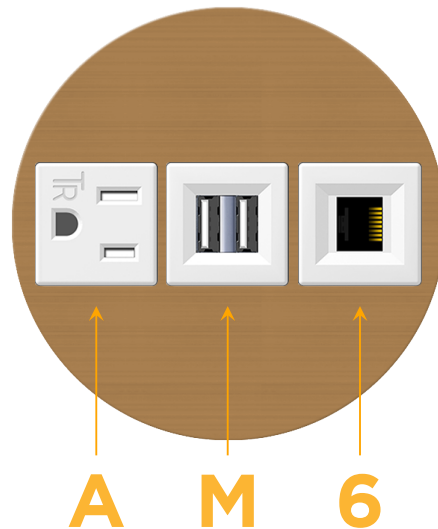

sales@mormax.com

mormax.com

Metro Light & Power's line of power & data solutions offers sophisticated design elements combined with greater ease of installation. Streamlined and low-profile, enhanced by side-exiting cords, our outlets advance the industry with their cutting edge look and feel. We believe flexibility is key, and we provide a variety of mounting options, including the ability to mount in limited spaces. Our outlets are available in many finishes and configurations, in addition to a custom color and finish capability for our clients.

Bezel Finish: **SOLID BRONZE BRUSHED**

Custom Finishes Available M-POWER-3TW-AM6-BZ4RND8

Features:

Module/Port Options:

- A** Tamper Resistant AC Receptacle
- E** USB-A & USB-C (20W)
- M** Double USB-A (Fast Charging Ports - 18W)
- H** HDMI
- 6** CAT 6
- 12** RJ 12
- X** Switched AC
- Y** 3-Way Switch (Low Voltage)
- V** USB-C (45W High Speed Charging Port)
- S** USB-C (25W High Speed Charging Port)
- R** Switched AC (Rocker Switch)
- D** Dimmer Switch

Plug:

Supplied with Low Profile Flat 45° Angle 120 VAC Plug

Optional Standard Straight 120 VAC Plug

Optional Straight 120 VAC Pass-through Plug

- CLEAN, COMPACT DESIGN
- STREAMLINED
- LOW PROFILE
- SIDE-EXITING CORDS
- PLUG & PLAY
- 6' AC CORD & PLUG (FLAT PLUG STANDARD)
- CUSTOMIZABLE CONFIGURATIONS AND FINISHES
- UL LISTED FOR MOUNTING IN FURNITURE
- 15A

M-POWER-3T

AC POWER & DATA CONNECTIVITY SOLUTION

M-POWER-3TW-AM6-BZ4RNDB

Specs:

Modules/Ports:

- A** Tamper Resistant AC Receptacle
- M** Double USB-A (Fast Charging Ports - 18W)
- 6** CAT 6

A M 6

Distributed by