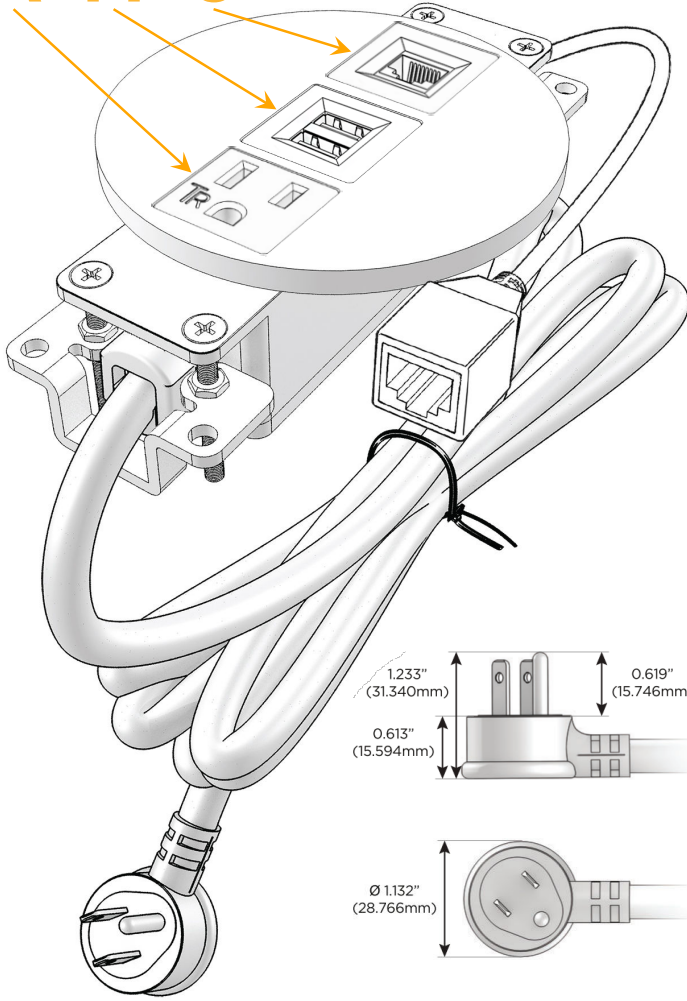

Bezel Finish: **SOLID BRONZE BRUSHED**

Custom Finishes Available M-POWER-3TW-AM6-BZ4RND8

Features:

Module/Port Options:

- A** Tamper Resistant AC Receptacle
- E** USB-A & USB-C (20W)
- M** Double USB-A (Fast Charging Ports - 18W)
- H** HDMI
- 6** CAT 6
- 12** RJ 12
- X** Switched AC
- Y** 3-Way Switch (Low Voltage)
- V** USB-C (45W High Speed Charging Port)
- S** USB-C (25W High Speed Charging Port)
- R** Switched AC (Rocker Switch)
- D** Dimmer Switch

Plug:

Supplied with Low Profile Flat 45° Angle 120 VAC Plug

Optional Standard Straight 120 VAC Plug

Optional Straight 120 VAC Pass-through Plug

- CLEAN, COMPACT DESIGN
- STREAMLINED
- LOW PROFILE
- SIDE-EXITING CORDS
- PLUG & PLAY
- 6' AC CORD & PLUG (FLAT PLUG STANDARD)
- CUSTOMIZABLE CONFIGURATIONS AND FINISHES
- UL LISTED FOR MOUNTING IN FURNITURE
- 15A

M-POWER-3T

AC POWER & DATA CONNECTIVITY SOLUTION

M-POWER-3TW-AM6-BZ4RNDB

Specs:

Modules/Ports:

- A** Tamper Resistant AC Receptacle
- M** Double USB-A (Fast Charging Ports - 18W)
- 6** CAT 6

A M 6

Distributed by