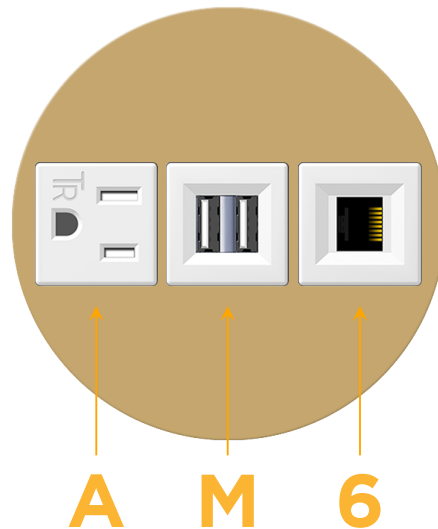

M-POWER-3T

AC POWER & DATA CONNECTIVITY SOLUTION

M-POWER-3TW-AM6-BRRNDSB

Distributed by

Mormax Company, Inc.

8 Westchester Plaza

Elmsford, NY 10523

914-699-0101

sales@mormax.com

mormax.com

Metro Light & Power's line of power & data solutions offers sophisticated design elements combined with greater ease of installation. Streamlined and low-profile, enhanced by side-exiting cords, our outlets advance the industry with their cutting edge look and feel. We believe flexibility is key, and we provide a variety of mounting options, including the ability to mount in limited spaces. Our outlets are available in many finishes and configurations, in addition to a custom color and finish capability for our clients.

Bezel Finish: **BRASS (ZINC/STEEL)**

Custom Finishes Available M-POWER-3TW-AM6-BRRNDSB

Features:

Module/Port Options:

- **A** Tamper Resistant AC Receptacle
- **E** USB-A & USB-C (20W)
- **M** Double USB-A (Fast Charging Ports - 18W)
- **H** HDMI
- **6** CAT 6
- **12** RJ 12
- **X** Switched AC
- **Y** 3-Way Switch (Low Voltage)
- **V** USB-C (45W High Speed Charging Port)
- **S** USB-C (25W High Speed Charging Port)
- **R** Switched AC (Rocker Switch)
- **D** Dimmer Switch

Plug:

Supplied with Low Profile Flat 45° Angle 120 VAC Plug

Optional Standard Straight 120 VAC Plug

Optional Straight 120 VAC Pass-through Plug

- CLEAN, COMPACT DESIGN
- STREAMLINED
- LOW PROFILE
- SIDE-EXITING CORDS
- PLUG & PLAY
- 6' AC CORD & PLUG (FLAT PLUG STANDARD)
- CUSTOMIZABLE CONFIGURATIONS AND FINISHES
- UL LISTED FOR MOUNTING IN FURNITURE
- 15A