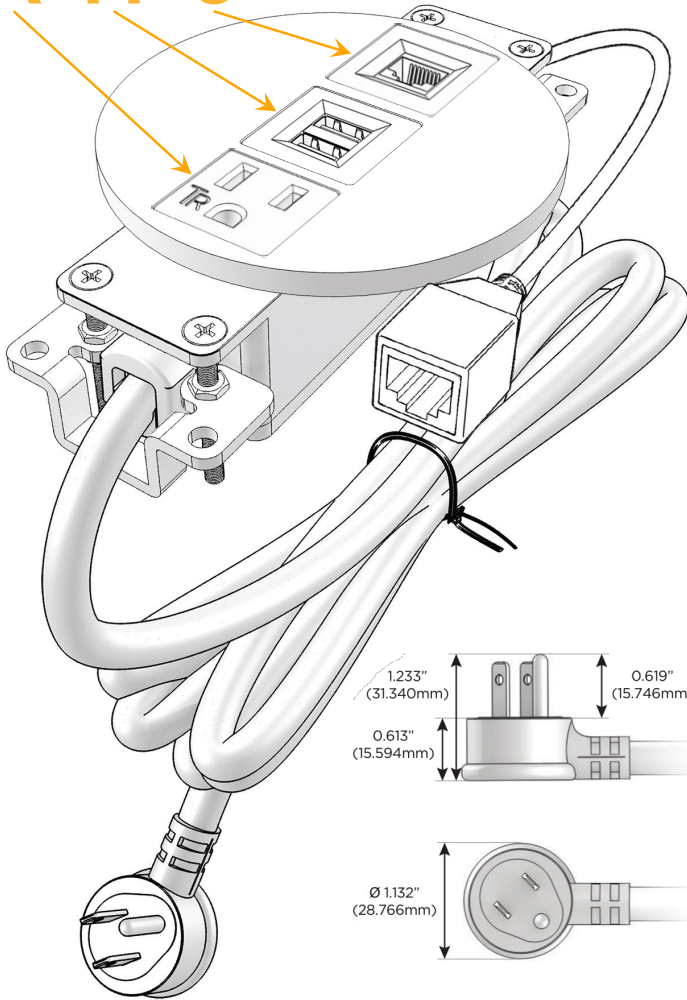

M-POWER-3T

AC POWER & DATA CONNECTIVITY SOLUTION

M-POWER-3TW-AM6-BRRNDSB

Specs:

Modules/Ports:

- **A** Tamper Resistant AC Receptacle
- **M** Double USB-A (Fast Charging Ports - 18W)
- **6** CAT 6

A M 6