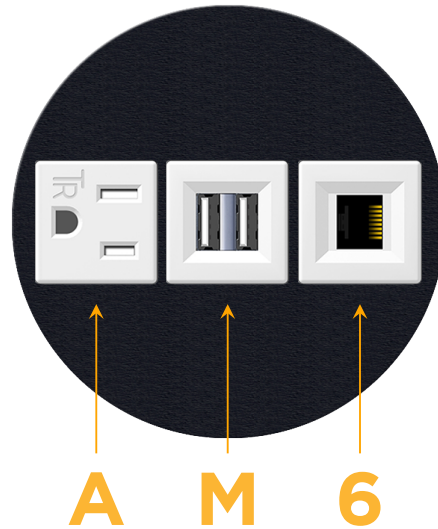

sales@mormax.com

mormax.com

Metro Light & Power's line of power & data solutions offers sophisticated design elements combined with greater ease of installation. Streamlined and low-profile, enhanced by side-exiting cords, our outlets advance the industry with their cutting edge look and feel. We believe flexibility is key, and we provide a variety of mounting options, including the ability to mount in limited spaces. Our outlets are available in many finishes and configurations, in addition to a custom color and finish capability for our clients.

Bezel Finish: **BLACK (ZINC/STEEL)**

Custom Finishes Available M-POWER-3TW-AM6-BRNSDB

Features:

Module/Port Options:

- A** Tamper Resistant AC Receptacle
- E** USB-A & USB-C (20W)
- M** Double USB-A (Fast Charging Ports - 18W)
- H** HDMI
- 6** CAT 6
- 12** RJ 12
- X** Switched AC
- Y** 3-Way Switch (Low Voltage)
- V** USB-C (45W High Speed Charging Port)
- S** USB-C (25W High Speed Charging Port)
- R** Switched AC (Rocker Switch)
- D** Dimmer Switch

Plug:

Supplied with Low Profile Flat 45° Angle 120 VAC Plug

Optional Standard Straight 120 VAC Plug

Optional Straight 120 VAC Pass-through Plug

- CLEAN, COMPACT DESIGN
- STREAMLINED
- LOW PROFILE
- SIDE-EXITING CORDS
- PLUG & PLAY
- 6' AC CORD & PLUG (FLAT PLUG STANDARD)
- CUSTOMIZABLE CONFIGURATIONS AND FINISHES
- UL LISTED FOR MOUNTING IN FURNITURE
- 15A

M-POWER-3T

AC POWER & DATA CONNECTIVITY SOLUTION

M-POWER-3TW-AM6-BRNSDB

Specs:

Modules/Ports:

- A** Tamper Resistant AC Receptacle
- M** Double USB-A (Fast Charging Ports - 18W)
- 6** CAT 6

A M 6

Distributed by