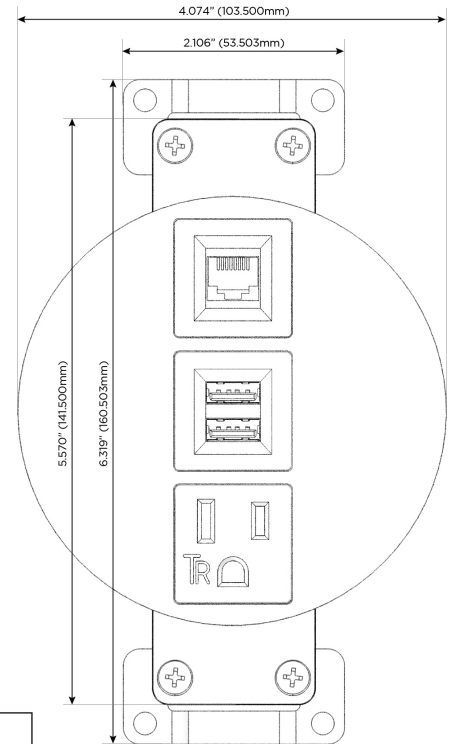

Bezel Finish: **BLACK (ZINC/STEEL)**

Custom Finishes Available M-POWER-3TW-AM6-BRNSDB

Features:

Module/Port Options:

- A** Tamper Resistant AC Receptacle
- E** USB-A & USB-C (20W)
- M** Double USB-A (Fast Charging Ports - 18W)
- H** HDMI
- 6** CAT 6
- 12** RJ 12
- X** Switched AC
- Y** 3-Way Switch (Low Voltage)
- V** USB-C (45W High Speed Charging Port)
- S** USB-C (25W High Speed Charging Port)
- R** Switched AC (Rocker Switch)
- D** Dimmer Switch

Plug:

Supplied with Low Profile Flat 45° Angle 120 VAC Plug

Optional Standard Straight 120 VAC Plug

Optional Straight 120 VAC Pass-through Plug

- CLEAN, COMPACT DESIGN
- STREAMLINED
- LOW PROFILE
- SIDE-EXITING CORDS
- PLUG & PLAY
- 6' AC CORD & PLUG (FLAT PLUG STANDARD)
- CUSTOMIZABLE CONFIGURATIONS AND FINISHES
- UL LISTED FOR MOUNTING IN FURNITURE
- 15A

M-POWER-3T

AC POWER & DATA CONNECTIVITY SOLUTION

M-POWER-3TW-AM6-BRNSDB

Specs:

Modules/Ports:

- A** Tamper Resistant AC Receptacle
- M** Double USB-A (Fast Charging Ports - 18W)
- 6** CAT 6

A M 6

Distributed by

Mormax Company, Inc.

8 Westchester Plaza

Elmsford, NY 10523

914-699-0101

sales@mormax.com

mormax.com

TOP

Optional Straight 120 VAC Pass-through Plug