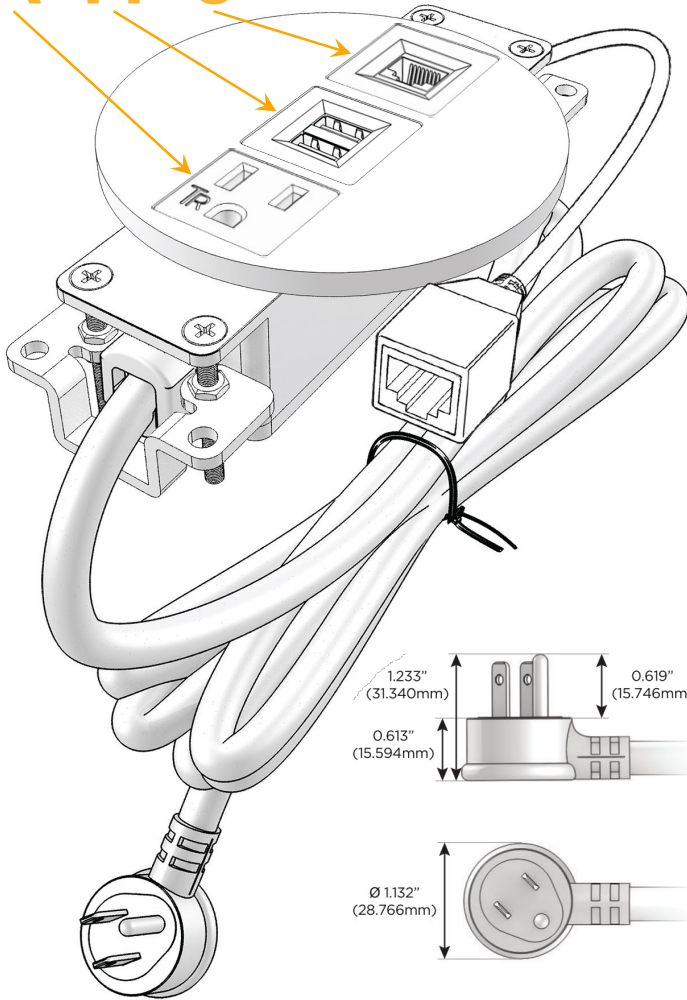

Bezel Finish: **BLACK (ZINC/STEEL)**

Custom Finishes Available M-POWER-3TW-AM6-BRNSDB

Features:

Module/Port Options:

- A** Tamper Resistant AC Receptacle
- E** USB-A & USB-C (20W)
- M** Double USB-A (Fast Charging Ports - 18W)
- H** HDMI
- 6** CAT 6
- 12** RJ 12
- X** Switched AC
- Y** 3-Way Switch (Low Voltage)
- V** USB-C (45W High Speed Charging Port)
- S** USB-C (25W High Speed Charging Port)
- R** Switched AC (Rocker Switch)
- D** Dimmer Switch

Plug:

Supplied with Low Profile Flat 45° Angle 120 VAC Plug

Optional Standard Straight 120 VAC Plug

Optional Straight 120 VAC Pass-through Plug

- CLEAN, COMPACT DESIGN
- STREAMLINED
- LOW PROFILE
- SIDE-EXITING CORDS
- PLUG & PLAY
- 6' AC CORD & PLUG (FLAT PLUG STANDARD)
- CUSTOMIZABLE CONFIGURATIONS AND FINISHES
- UL LISTED FOR MOUNTING IN FURNITURE
- 15A

M-POWER-3T

AC POWER & DATA CONNECTIVITY SOLUTION

M-POWER-3TW-AM6-BRNSDB

Specs:

Modules/Ports:

- A** Tamper Resistant AC Receptacle
- M** Double USB-A (Fast Charging Ports - 18W)
- 6** CAT 6

A M 6

Distributed by