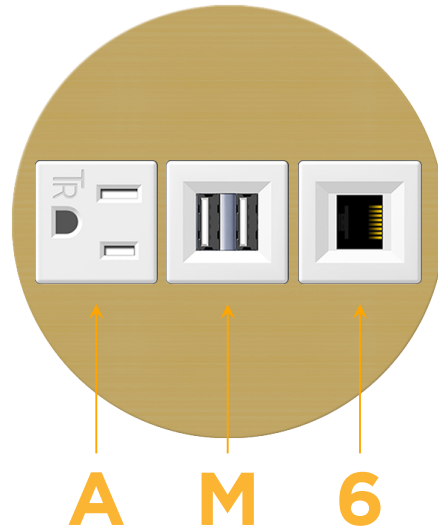

sales@mormax.com

mormax.com

Metro Light & Power's line of power & data solutions offers sophisticated design elements combined with greater ease of installation. Streamlined and low-profile, enhanced by side-exiting cords, our outlets advance the industry with their cutting edge look and feel. We believe flexibility is key, and we provide a variety of mounting options, including the ability to mount in limited spaces. Our outlets are available in many finishes and configurations, in addition to a custom color and finish capability for our clients.

Bezel Finish: **SOLID BRASS BRUSHED**

Custom Finishes Available M-POWER-3TW-AM6-BR4RND8

Features:

Module/Port Options:

- A** Tamper Resistant AC Receptacle
- E** USB-A & USB-C (20W)
- M** Double USB-A (Fast Charging Ports - 18W)
- H** HDMI
- 6** CAT 6
- 12** RJ 12
- X** Switched AC
- Y** 3-Way Switch (Low Voltage)
- V** USB-C (45W High Speed Charging Port)
- S** USB-C (25W High Speed Charging Port)
- R** Switched AC (Rocker Switch)
- D** Dimmer Switch

Plug:

Supplied with Low Profile Flat 45° Angle 120 VAC Plug

Optional Standard Straight 120 VAC Plug

Optional Straight 120 VAC Pass-through Plug

- CLEAN, COMPACT DESIGN
- STREAMLINED
- LOW PROFILE
- SIDE-EXITING CORDS
- PLUG & PLAY
- 6' AC CORD & PLUG (FLAT PLUG STANDARD)
- CUSTOMIZABLE CONFIGURATIONS AND FINISHES
- UL LISTED FOR MOUNTING IN FURNITURE
- 15A

M-POWER-3T

AC POWER & DATA CONNECTIVITY SOLUTION

M-POWER-3TW-AM6-BR4RND8

Specs:

Modules/Ports:

- A** Tamper Resistant AC Receptacle
- M** Double USB-A (Fast Charging Ports - 18W)
- 6** CAT 6

A M 6

Distributed by