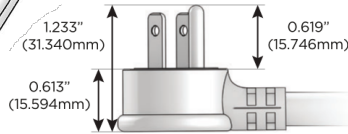

M-POWER-3T

AC POWER & DATA CONNECTIVITY SOLUTION

M-POWER-3TW-AM6-BR4RND8

Specs:

Modules/Ports:

- A** Tamper Resistant AC Receptacle
- M** Double USB-A (Fast Charging Ports - 18W)
- 6** CAT 6

A M 6

Distributed by