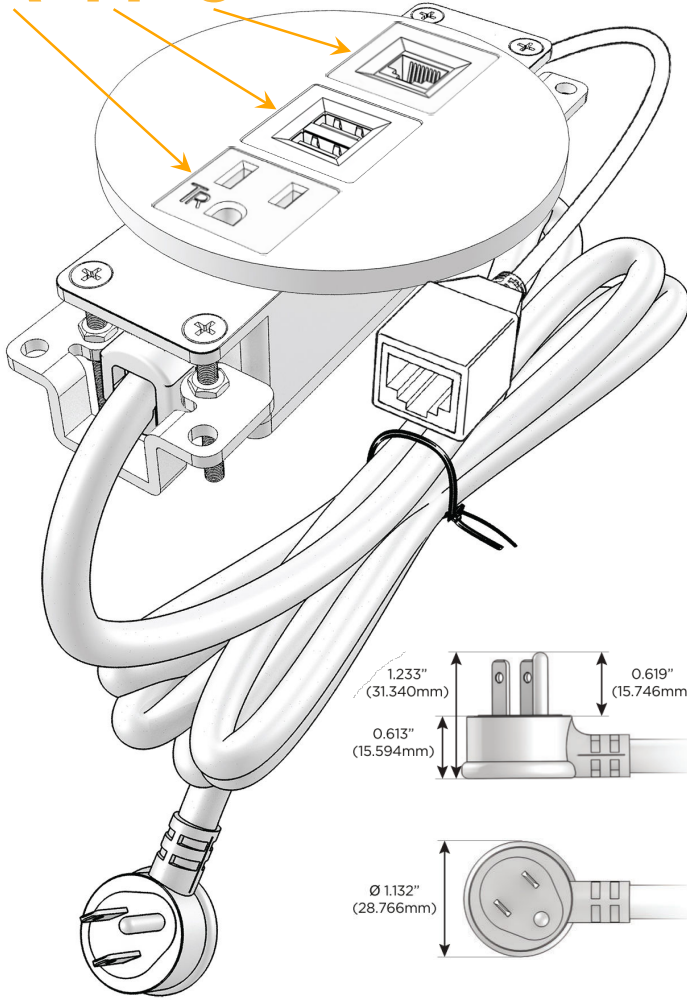

Bezel Finish: **SOLID BRASS BRUSHED**

Custom Finishes Available M-POWER-3TW-AM6-BR4RND8

Features:

Module/Port Options:

- A** Tamper Resistant AC Receptacle
- E** USB-A & USB-C (20W)
- M** Double USB-A (Fast Charging Ports - 18W)
- H** HDMI
- 6** CAT 6
- 12** RJ 12
- X** Switched AC
- Y** 3-Way Switch (Low Voltage)
- V** USB-C (45W High Speed Charging Port)
- S** USB-C (25W High Speed Charging Port)
- R** Switched AC (Rocker Switch)
- D** Dimmer Switch

Plug:

Supplied with Low Profile Flat 45° Angle 120 VAC Plug

Optional Standard Straight 120 VAC Plug

Optional Straight 120 VAC Pass-through Plug

- CLEAN, COMPACT DESIGN
- STREAMLINED
- LOW PROFILE
- SIDE-EXITING CORDS
- PLUG & PLAY
- 6' AC CORD & PLUG (FLAT PLUG STANDARD)
- CUSTOMIZABLE CONFIGURATIONS AND FINISHES
- UL LISTED FOR MOUNTING IN FURNITURE
- 15A

M-POWER-3T

AC POWER & DATA CONNECTIVITY SOLUTION

M-POWER-3TW-AM6-BR4RND8

Specs:

Modules/Ports:

- A** Tamper Resistant AC Receptacle
- M** Double USB-A (Fast Charging Ports - 18W)
- 6** CAT 6

A M 6

Distributed by