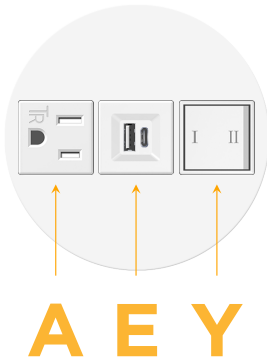

M-POWER-3T

AC POWER & DATA CONNECTIVITY SOLUTION

M-POWER-3TW-AEY-WRND5B(2)

Distributed by

Mormax Company, Inc.

8 Westchester Plaza

Elmsford, NY 10523

914-699-0101

sales@mormax.com

mormax.com

Metro Light & Power's line of power & data solutions offers sophisticated design elements combined with greater ease of installation. Streamlined and low-profile, enhanced by side-exiting cords, our outlets advance the industry with their cutting edge look and feel. We believe flexibility is key, and we provide a variety of mounting options, including the ability to mount in limited spaces. Our outlets are available in many finishes and configurations, in addition to a custom color and finish capability for our clients.

Bezel Finish: **WHITE (ZINC/STEEL)**

Custom Finishes Available M-POWER-3TW-AEY-WRND5B(2)

Features:

Module/Port Options:

- **A** Tamper Resistant AC Receptacle
- **E** USB-A & USB-C (20W)
- **M** Double USB-A (Fast Charging Ports - 18W)
- **H** HDMI
- **6** CAT 6
- **12** RJ 12
- **X** Switched AC
- **Y** 3-Way Switch (Low Voltage)
- **V** USB-C (45W High Speed Charging Port)
- **S** USB-C (25W High Speed Charging Port)
- **R** Switched AC (Rocker Switch)
- **D** Dimmer Switch

Plug:

Supplied with Low Profile Flat 45° Angle 120 VAC Plug

Optional Standard Straight 120 VAC Plug

Optional Straight 120 VAC Pass-through Plug

- CLEAN, COMPACT DESIGN
- STREAMLINED
- LOW PROFILE
- SIDE-EXITING CORDS
- PLUG & PLAY
- 6' AC CORD & PLUG (FLAT PLUG STANDARD)
- CUSTOMIZABLE CONFIGURATIONS AND FINISHES
- UL LISTED FOR MOUNTING IN FURNITURE
- 15A

UL LISTED AND APPROVED FOR USE ONLY WITH METRO LIGHT & POWER'S UL LISTED LEDS & CLASS 2 UL LISTED LED DRIVERS