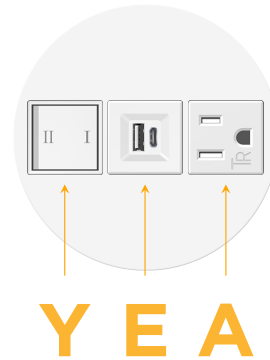

M-POWER-3T

AC POWER & DATA CONNECTIVITY SOLUTION

M-POWER-3TW-AEY-WRND5B(2)

Distributed by

Mormax Company, Inc.

8 Westchester Plaza

Elmsford, NY 10523

914-699-0101

sales@mormax.com

mormax.com

Metro Light & Power's line of power & data solutions offers sophisticated design elements combined with greater ease of installation. Streamlined and low-profile, enhanced by side-exiting cords, our outlets advance the industry with their cutting edge look and feel. We believe flexibility is key, and we provide a variety of mounting options, including the ability to mount in limited spaces. Our outlets are available in many finishes and configurations, in addition to a custom color and finish capability for our clients.

Bezel Finish: **WHITE (ZINC/STEEL)**

Custom Finishes Available M-POWER-3TW-AEY-WRND5B(2)

Features:

Module/Port Options:

- **A** Tamper Resistant AC Receptacle
- **E** USB-A & USB-C (20W)
- **M** Double USB-A (Fast Charging Ports - 18W)
- **H** HDMI
- **6** CAT 6
- **12** RJ 12
- **X** Switched AC
- **Y** 3-Way Switch (Low Voltage)
- **V** USB-C (45W High Speed Charging Port)
- **S** USB-C (25W High Speed Charging Port)
- **R** Switched AC (Rocker Switch)
- **D** Dimmer Switch

Plug:

Supplied with Low Profile Flat 45° Angle 120 VAC Plug

Optional Standard Straight 120 VAC Plug

Optional Straight 120 VAC Pass-through Plug

- CLEAN, COMPACT DESIGN
- STREAMLINED
- LOW PROFILE
- SIDE-EXITING CORDS
- PLUG & PLAY
- 6' AC CORD & PLUG (FLAT PLUG STANDARD)
- CUSTOMIZABLE CONFIGURATIONS AND FINISHES
- UL LISTED FOR MOUNTING IN FURNITURE
- 15A

UL LISTED AND APPROVED FOR USE ONLY WITH METRO LIGHT & POWER'S UL LISTED LEDS & CLASS 2 UL LISTED LED DRIVERS