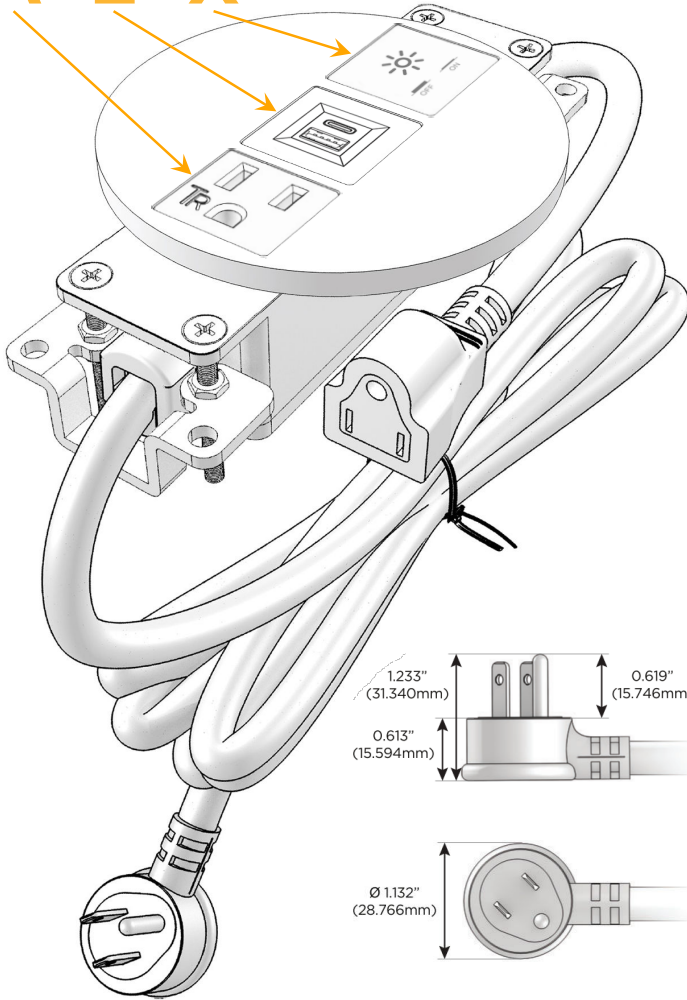

M-POWER-3T

AC POWER & DATA CONNECTIVITY SOLUTION

M-POWER-3TW-AEX-WRND5B

Specs:

Modules/Ports:

- **A** Tamper Resistant AC Receptacle
- **E** USB-A & USB-C (20W)
- **X** Switched AC

A E X