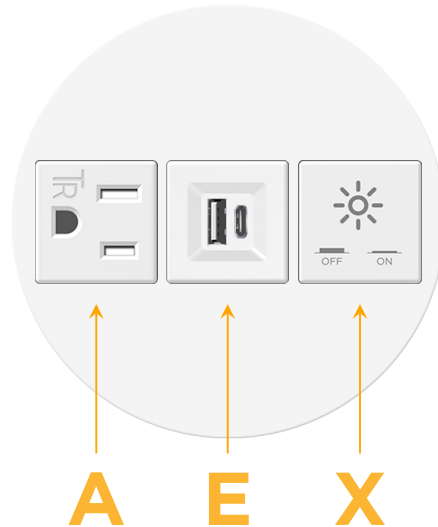

M-POWER-3T

AC POWER & DATA CONNECTIVITY SOLUTION

M-POWER-3TW-AEX-WRND5B

Distributed by

Mormax Company, Inc.

8 Westchester Plaza

Elmsford, NY 10523

914-699-0101

sales@mormax.com

mormax.com

Metro Light & Power's line of power & data solutions offers sophisticated design elements combined with greater ease of installation. Streamlined and low-profile, enhanced by side-exiting cords, our outlets advance the industry with their cutting edge look and feel. We believe flexibility is key, and we provide a variety of mounting options, including the ability to mount in limited spaces. Our outlets are available in many finishes and configurations, in addition to a custom color and finish capability for our clients.

Bezel Finish: **WHITE (ZINC/STEEL)**

Custom Finishes Available M-POWER-3TW-AEX-WRND5B

Features:

Module/Port Options:

- **A** Tamper Resistant AC Receptacle
- **E** USB-A & USB-C (20W)
- **M** Double USB-A (Fast Charging Ports - 18W)
- **H** HDMI
- **6** CAT 6
- **12** RJ 12
- **X** Switched AC
- **Y** 3-Way Switch (Low Voltage)
- **V** USB-C (45W High Speed Charging Port)
- **S** USB-C (25W High Speed Charging Port)
- **R** Switched AC (Rocker Switch)
- **D** Dimmer Switch

Plug:

Supplied with Low Profile Flat 45° Angle 120 VAC Plug

Optional Standard Straight 120 VAC Plug

Optional Straight 120 VAC Pass-through Plug

- CLEAN, COMPACT DESIGN
- STREAMLINED
- LOW PROFILE
- SIDE-EXITING CORDS
- PLUG & PLAY
- 6' AC CORD & PLUG (FLAT PLUG STANDARD)
- CUSTOMIZABLE CONFIGURATIONS AND FINISHES
- UL LISTED FOR MOUNTING IN FURNITURE
- 15A