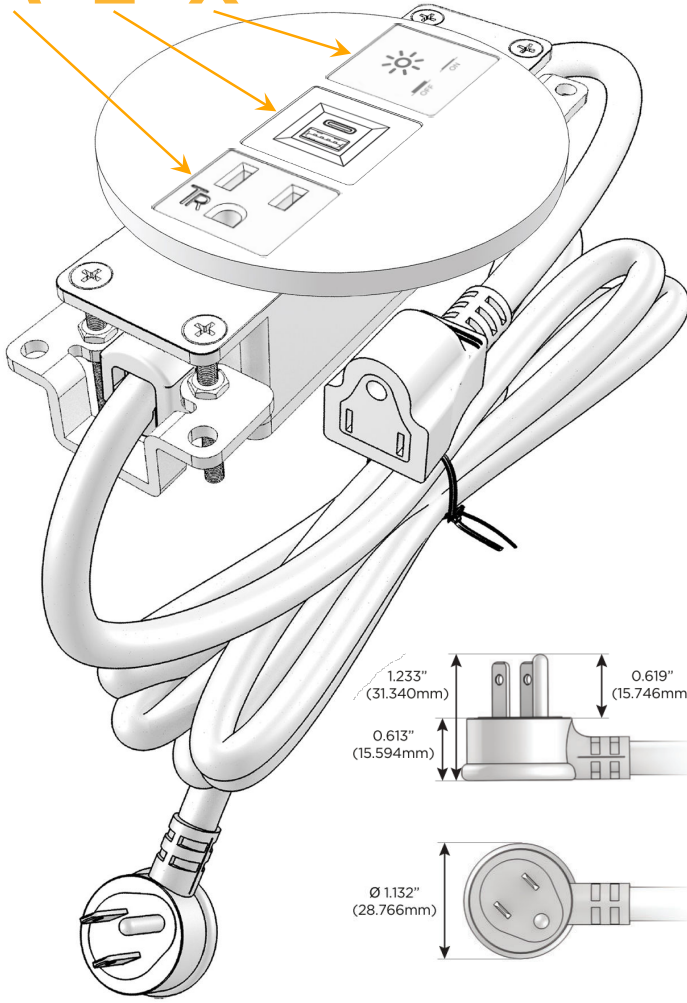

Bezel Finish: **STAINLESS STEEL MIRROR FINISH**

Custom Finishes Available M-POWER-3TW-AEX-SS8RNDB

Features:

Module/Port Options:

- A** Tamper Resistant AC Receptacle
- E** USB-A & USB-C (20W)
- M** Double USB-A (Fast Charging Ports - 18W)
- H** HDMI
- 6** CAT 6
- 12** RJ 12
- X** Switched AC
- Y** 3-Way Switch (Low Voltage)
- V** USB-C (45W High Speed Charging Port)
- S** USB-C (25W High Speed Charging Port)
- R** Switched AC (Rocker Switch)
- D** Dimmer Switch

Plug:

Supplied with Low Profile Flat 45° Angle 120 VAC Plug

Optional Standard Straight 120 VAC Plug

Optional Straight 120 VAC Pass-through Plug

- CLEAN, COMPACT DESIGN
- STREAMLINED
- LOW PROFILE
- SIDE-EXITING CORDS
- PLUG & PLAY
- 6' AC CORD & PLUG (FLAT PLUG STANDARD)
- CUSTOMIZABLE CONFIGURATIONS AND FINISHES
- UL LISTED FOR MOUNTING IN FURNITURE
- 15A

M-POWER-3T

AC POWER & DATA CONNECTIVITY SOLUTION

M-POWER-3TW-AEX-SS8RNDB

Specs:

Modules/Ports:

- A** Tamper Resistant AC Receptacle
- E** USB-A & USB-C (20W)
- X** Switched AC

A E X

Distributed by