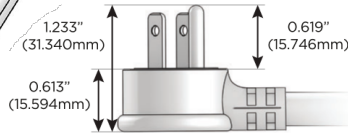

Plug:

Supplied with Low Profile Flat 45° Angle 120 VAC Plug

Optional Standard Straight 120 VAC Plug

Optional Straight 120 VAC Pass-through Plug

- CLEAN, COMPACT DESIGN
- STREAMLINED
- LOW PROFILE
- SIDE-EXITING CORDS
- PLUG & PLAY
- 6' AC CORD & PLUG (FLAT PLUG STANDARD)
- CUSTOMIZABLE CONFIGURATIONS AND FINISHES
- UL LISTED FOR MOUNTING IN FURNITURE
- 15A

M-POWER-3T

AC POWER & DATA CONNECTIVITY SOLUTION

M-POWER-3TW-AEX-SS8RNDB

Specs:

Modules/Ports:

- A** Tamper Resistant AC Receptacle
- E** USB-A & USB-C (20W)
- X** Switched AC

A E X

Distributed by