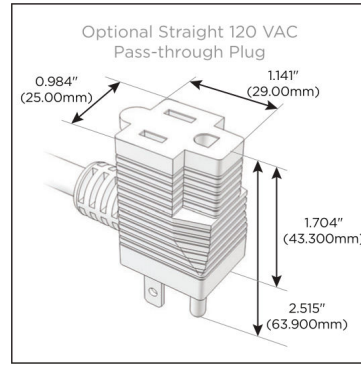

Plug:

Supplied with Low Profile Flat 45° Angle 120 VAC Plug

Optional Standard Straight 120 VAC Plug

Optional Straight 120 VAC Pass-through Plug

- CLEAN, COMPACT DESIGN
- STREAMLINED
- LOW PROFILE
- SIDE-EXITING CORDS
- PLUG & PLAY
- 6' AC CORD & PLUG (FLAT PLUG STANDARD)
- CUSTOMIZABLE CONFIGURATIONS AND FINISHES
- UL LISTED FOR MOUNTING IN FURNITURE
- 15A

M-POWER-3T

AC POWER & DATA CONNECTIVITY SOLUTION

M-POWER-3TW-AEX-SS8RNDB

Specs:

Modules/Ports:

- A** Tamper Resistant AC Receptacle
- E** USB-A & USB-C (20W)
- X** Switched AC

A E X

Distributed by