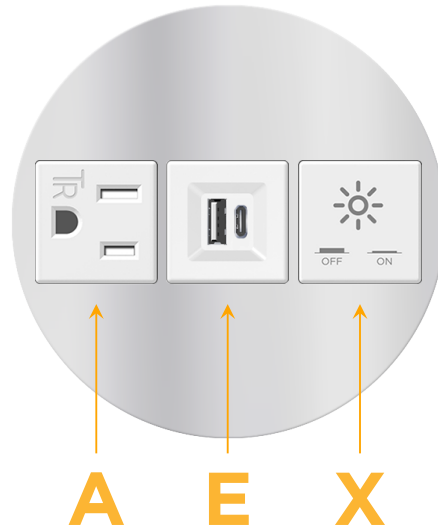

Bezel Finish: **STAINLESS STEEL MIRROR FINISH**

Custom Finishes Available M-POWER-3TW-AEX-SS8RNDB

Features:

Module/Port Options:

- A** Tamper Resistant AC Receptacle
- E** USB-A & USB-C (20W)
- M** Double USB-A (Fast Charging Ports - 18W)
- H** HDMI
- 6** CAT 6
- 12** RJ 12
- X** Switched AC
- Y** 3-Way Switch (Low Voltage)
- V** USB-C (45W High Speed Charging Port)
- S** USB-C (25W High Speed Charging Port)
- R** Switched AC (Rocker Switch)
- D** Dimmer Switch

Plug:

Supplied with Low Profile Flat 45° Angle 120 VAC Plug

Optional Standard Straight 120 VAC Plug

Optional Straight 120 VAC Pass-through Plug

- CLEAN, COMPACT DESIGN
- STREAMLINED
- LOW PROFILE
- SIDE-EXITING CORDS
- PLUG & PLAY
- 6' AC CORD & PLUG (FLAT PLUG STANDARD)
- CUSTOMIZABLE CONFIGURATIONS AND FINISHES
- UL LISTED FOR MOUNTING IN FURNITURE
- 15A

M-POWER-3T

AC POWER & DATA CONNECTIVITY SOLUTION

M-POWER-3TW-AEX-SS8RNDB

Specs:

Modules/Ports:

- A** Tamper Resistant AC Receptacle
- E** USB-A & USB-C (20W)
- X** Switched AC

A E X

Distributed by