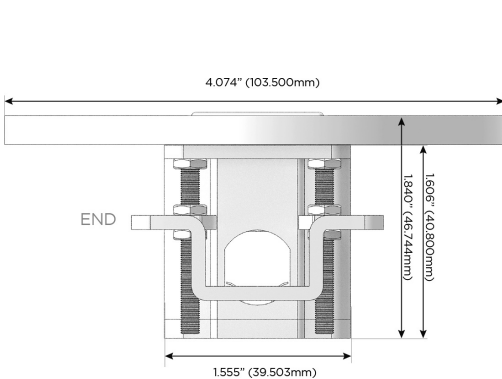

Plug:

Supplied with Low Profile Flat 45° Angle 120 VAC Plug

Optional Standard Straight 120 VAC Plug

Optional Straight 120 VAC Pass-through Plug

- CLEAN, COMPACT DESIGN
- STREAMLINED
- LOW PROFILE
- SIDE-EXITING CORDS
- PLUG & PLAY
- 6' AC CORD & PLUG (FLAT PLUG STANDARD)
- CUSTOMIZABLE CONFIGURATIONS AND FINISHES
- UL LISTED FOR MOUNTING IN FURNITURE
- 15A

M-POWER-3T

AC POWER & DATA CONNECTIVITY SOLUTION

M-POWER-3TW-AEX-SS4RND8

Specs:

Modules/Ports:

- A** Tamper Resistant AC Receptacle
- E** USB-A & USB-C (20W)
- X** Switched AC

A E X

TOP