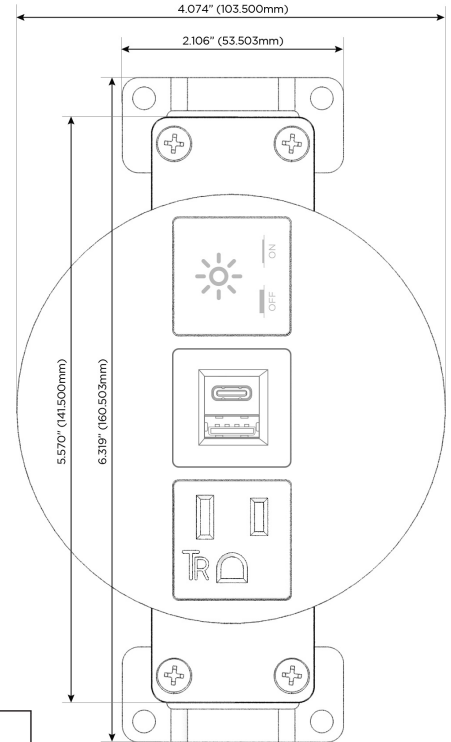

Bezel Finish: **BRUSHED STAINLESS (ABS)**

Custom Finishes Available M-POWER-3TW-AEX-SS4RNDB

Features:

Module/Port Options:

- A** Tamper Resistant AC Receptacle
- E** USB-A & USB-C (20W)
- M** Double USB-A (Fast Charging Ports - 18W)
- H** HDMI
- 6** CAT 6
- 12** RJ 12
- X** Switched AC
- Y** 3-Way Switch (Low Voltage)
- V** USB-C (45W High Speed Charging Port)
- S** USB-C (25W High Speed Charging Port)
- R** Switched AC (Rocker Switch)
- D** Dimmer Switch

Plug:

Supplied with Low Profile Flat 45° Angle 120 VAC Plug

Optional Standard Straight 120 VAC Plug

Optional Straight 120 VAC Pass-through Plug

- CLEAN, COMPACT DESIGN
- STREAMLINED
- LOW PROFILE
- SIDE-EXITING CORDS
- PLUG & PLAY
- 6' AC CORD & PLUG (FLAT PLUG STANDARD)
- CUSTOMIZABLE CONFIGURATIONS AND FINISHES
- UL LISTED FOR MOUNTING IN FURNITURE
- 15A

M-POWER-3T

AC POWER & DATA CONNECTIVITY SOLUTION

M-POWER-3TW-AEX-SS4RND8

Specs:

Modules/Ports:

- A** Tamper Resistant AC Receptacle
- E** USB-A & USB-C (20W)
- X** Switched AC

A E X

TOP