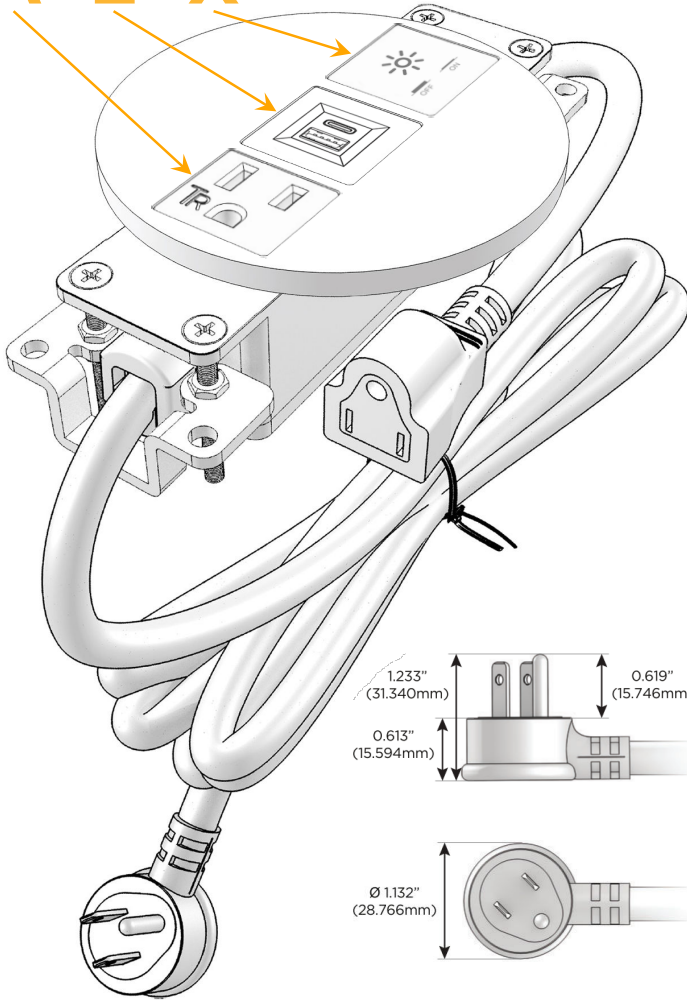

Bezel Finish: **BRUSHED STAINLESS (ABS)**

Custom Finishes Available M-POWER-3TW-AEX-SS4RNDB

Features:

Module/Port Options:

- A** Tamper Resistant AC Receptacle
- E** USB-A & USB-C (20W)
- M** Double USB-A (Fast Charging Ports - 18W)
- H** HDMI
- 6** CAT 6
- 12** RJ 12
- X** Switched AC
- Y** 3-Way Switch (Low Voltage)
- V** USB-C (45W High Speed Charging Port)
- S** USB-C (25W High Speed Charging Port)
- R** Switched AC (Rocker Switch)
- D** Dimmer Switch

Plug:

Supplied with Low Profile Flat 45° Angle 120 VAC Plug

Optional Standard Straight 120 VAC Plug

Optional Straight 120 VAC Pass-through Plug

- CLEAN, COMPACT DESIGN
- STREAMLINED
- LOW PROFILE
- SIDE-EXITING CORDS
- PLUG & PLAY
- 6' AC CORD & PLUG (FLAT PLUG STANDARD)
- CUSTOMIZABLE CONFIGURATIONS AND FINISHES
- UL LISTED FOR MOUNTING IN FURNITURE
- 15A

M-POWER-3T

AC POWER & DATA CONNECTIVITY SOLUTION

M-POWER-3TW-AEX-SS4RND8

Specs:

Modules/Ports:

- A** Tamper Resistant AC Receptacle
- E** USB-A & USB-C (20W)
- X** Switched AC

A E X

TOP