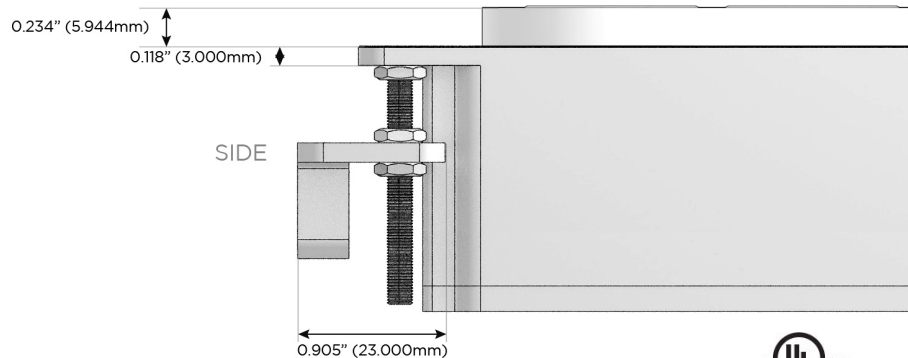

M-POWER-3T

AC POWER & DATA CONNECTIVITY SOLUTION

M-POWER-3TW-AEX-SS4RND8

Specs:

Modules/Ports:

- A** Tamper Resistant AC Receptacle
- E** USB-A & USB-C (20W)
- X** Switched AC

A E X

TOP