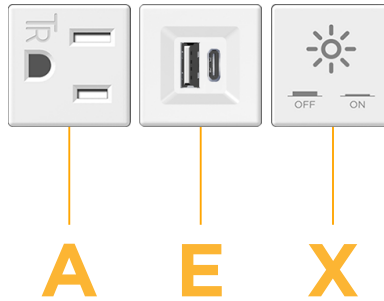

Bezel Finish: **BRUSHED STAINLESS (ABS)**

Custom Finishes Available M-POWER-3TW-AEX-SS4RNDB

Features:

Module/Port Options:

- A** Tamper Resistant AC Receptacle
- E** USB-A & USB-C (20W)
- M** Double USB-A (Fast Charging Ports - 18W)
- H** HDMI
- 6** CAT 6
- 12** RJ 12
- X** Switched AC
- Y** 3-Way Switch (Low Voltage)
- V** USB-C (45W High Speed Charging Port)
- S** USB-C (25W High Speed Charging Port)
- R** Switched AC (Rocker Switch)
- D** Dimmer Switch

Plug:

Supplied with Low Profile Flat 45° Angle 120 VAC Plug

Optional Standard Straight 120 VAC Plug

Optional Straight 120 VAC Pass-through Plug

- CLEAN, COMPACT DESIGN
- STREAMLINED
- LOW PROFILE
- SIDE-EXITING CORDS
- PLUG & PLAY
- 6' AC CORD & PLUG (FLAT PLUG STANDARD)
- CUSTOMIZABLE CONFIGURATIONS AND FINISHES
- UL LISTED FOR MOUNTING IN FURNITURE
- 15A

M-POWER-3T

AC POWER & DATA CONNECTIVITY SOLUTION

M-POWER-3TW-AEX-SS4RND8

Specs:

Modules/Ports:

- A** Tamper Resistant AC Receptacle
- E** USB-A & USB-C (20W)
- X** Switched AC

A E X

TOP