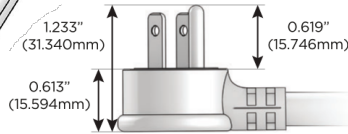

M-POWER-3T

AC POWER & DATA CONNECTIVITY SOLUTION

M-POWER-3TW-AEX-S3RNSB

Specs:

Modules/Ports:

- A** Tamper Resistant AC Receptacle
- E** USB-A & USB-C (20W)
- X** Switched AC

A E X

Distributed by