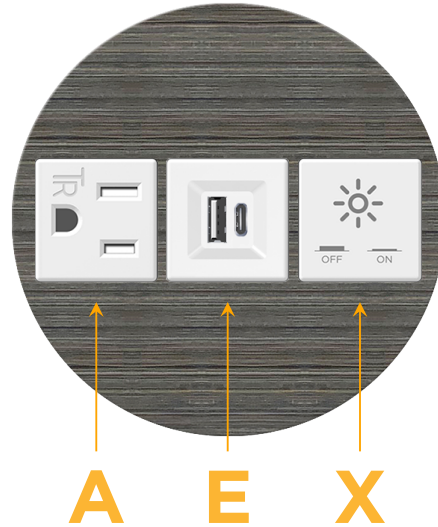

Bezel Finish: **GUNMETAL (ZINC/STEEL)**

Custom Finishes Available M-POWER-3TW-AEX-S3RND5B

Features:

Module/Port Options:

- A** Tamper Resistant AC Receptacle
- E** USB-A & USB-C (20W)
- M** Double USB-A (Fast Charging Ports - 18W)
- H** HDMI
- 6** CAT 6
- 12** RJ 12
- X** Switched AC
- Y** 3-Way Switch (Low Voltage)
- V** USB-C (45W High Speed Charging Port)
- S** USB-C (25W High Speed Charging Port)
- R** Switched AC (Rocker Switch)
- D** Dimmer Switch

Plug:

Supplied with Low Profile Flat 45° Angle 120 VAC Plug

Optional Standard Straight 120 VAC Plug

Optional Straight 120 VAC Pass-through Plug

- CLEAN, COMPACT DESIGN
- STREAMLINED
- LOW PROFILE
- SIDE-EXITING CORDS
- PLUG & PLAY
- 6' AC CORD & PLUG (FLAT PLUG STANDARD)
- CUSTOMIZABLE CONFIGURATIONS AND FINISHES
- UL LISTED FOR MOUNTING IN FURNITURE
- 15A

M-POWER-3T

AC POWER & DATA CONNECTIVITY SOLUTION

M-POWER-3TW-AEX-S3RNSB

Specs:

Modules/Ports:

- A** Tamper Resistant AC Receptacle
- E** USB-A & USB-C (20W)
- X** Switched AC

A E X

Distributed by