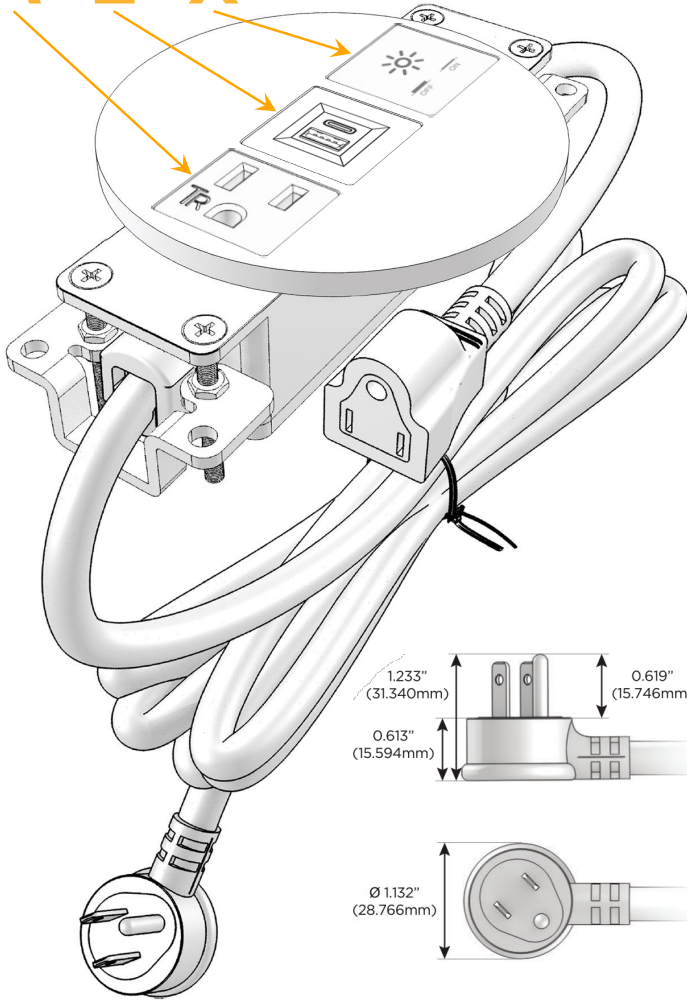

Bezel Finish: **GUNMETAL (ZINC/STEEL)**

Custom Finishes Available M-POWER-3TW-AEX-S3RND5B

Features:

Module/Port Options:

- A** Tamper Resistant AC Receptacle
- E** USB-A & USB-C (20W)
- M** Double USB-A (Fast Charging Ports - 18W)
- H** HDMI
- 6** CAT 6
- 12** RJ 12
- X** Switched AC
- Y** 3-Way Switch (Low Voltage)
- V** USB-C (45W High Speed Charging Port)
- S** USB-C (25W High Speed Charging Port)
- R** Switched AC (Rocker Switch)
- D** Dimmer Switch

Plug:

Supplied with Low Profile Flat 45° Angle 120 VAC Plug

Optional Standard Straight 120 VAC Plug

Optional Straight 120 VAC Pass-through Plug

- CLEAN, COMPACT DESIGN
- STREAMLINED
- LOW PROFILE
- SIDE-EXITING CORDS
- PLUG & PLAY
- 6' AC CORD & PLUG (FLAT PLUG STANDARD)
- CUSTOMIZABLE CONFIGURATIONS AND FINISHES
- UL LISTED FOR MOUNTING IN FURNITURE
- 15A

M-POWER-3T

AC POWER & DATA CONNECTIVITY SOLUTION

M-POWER-3TW-AEX-S3RNSB

Specs:

Modules/Ports:

- A** Tamper Resistant AC Receptacle
- E** USB-A & USB-C (20W)
- X** Switched AC

A E X

Distributed by