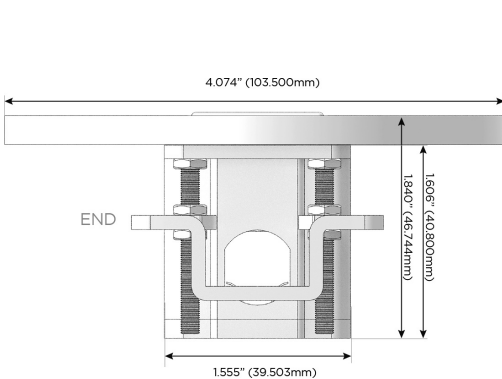

Plug:

Supplied with Low Profile Flat 45° Angle 120 VAC Plug

Optional Standard Straight 120 VAC Plug

Optional Straight 120 VAC Pass-through Plug

- CLEAN, COMPACT DESIGN
- STREAMLINED
- LOW PROFILE
- SIDE-EXITING CORDS
- PLUG & PLAY
- 6' AC CORD & PLUG (FLAT PLUG STANDARD)
- CUSTOMIZABLE CONFIGURATIONS AND FINISHES
- UL LISTED FOR MOUNTING IN FURNITURE
- 15A

M-POWER-3T

AC POWER & DATA CONNECTIVITY SOLUTION

M-POWER-3TW-AEX-BZRNDB

Specs:

Modules/Ports:

- A** Tamper Resistant AC Receptacle
- E** USB-A & USB-C (20W)
- X** Switched AC

A E X

TOP