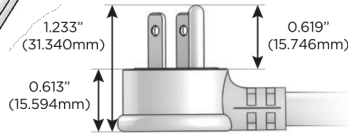

Plug:

Supplied with Low Profile Flat 45° Angle 120 VAC Plug

Optional Standard Straight 120 VAC Plug

Optional Straight 120 VAC Pass-through Plug

- CLEAN, COMPACT DESIGN
- STREAMLINED
- LOW PROFILE
- SIDE-EXITING CORDS
- PLUG & PLAY
- 6' AC CORD & PLUG (FLAT PLUG STANDARD)
- CUSTOMIZABLE CONFIGURATIONS AND FINISHES
- UL LISTED FOR MOUNTING IN FURNITURE
- 15A

M-POWER-3T

AC POWER & DATA CONNECTIVITY SOLUTION

M-POWER-3TW-AEX-BZRNDB

Specs:

Modules/Ports:

- A** Tamper Resistant AC Receptacle
- E** USB-A & USB-C (20W)
- X** Switched AC

A E X

TOP