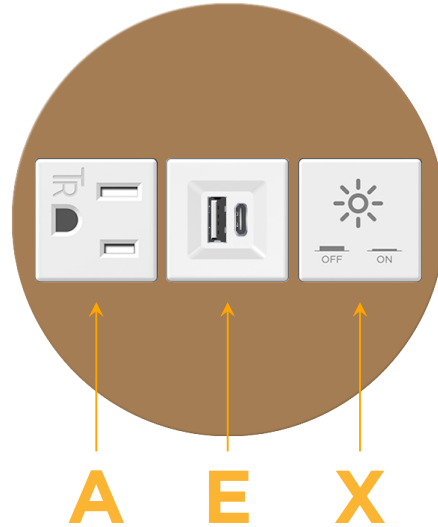

sales@mormax.com

mormax.com

Metro Light & Power's line of power & data solutions offers sophisticated design elements combined with greater ease of installation. Streamlined and low-profile, enhanced by side-exiting cords, our outlets advance the industry with their cutting edge look and feel. We believe flexibility is key, and we provide a variety of mounting options, including the ability to mount in limited spaces. Our outlets are available in many finishes and configurations, in addition to a custom color and finish capability for our clients.

Bezel Finish: **SOLID BRONZE**

Custom Finishes Available M-POWER-3TW-AEX-BZRNDDB

Features:

Module/Port Options:

- A** Tamper Resistant AC Receptacle
- E** USB-A & USB-C (20W)
- M** Double USB-A (Fast Charging Ports - 18W)
- H** HDMI
- 6** CAT 6
- 12** RJ 12
- X** Switched AC
- Y** 3-Way Switch (Low Voltage)
- V** USB-C (45W High Speed Charging Port)
- S** USB-C (25W High Speed Charging Port)
- R** Switched AC (Rocker Switch)
- D** Dimmer Switch

Plug:

Supplied with Low Profile Flat 45° Angle 120 VAC Plug

Optional Standard Straight 120 VAC Plug

Optional Straight 120 VAC Pass-through Plug

- CLEAN, COMPACT DESIGN
- STREAMLINED
- LOW PROFILE
- SIDE-EXITING CORDS
- PLUG & PLAY
- 6' AC CORD & PLUG (FLAT PLUG STANDARD)
- CUSTOMIZABLE CONFIGURATIONS AND FINISHES
- UL LISTED FOR MOUNTING IN FURNITURE
- 15A

M-POWER-3T

AC POWER & DATA CONNECTIVITY SOLUTION

M-POWER-3TW-AEX-BZRNDB

Specs:

Modules/Ports:

- A** Tamper Resistant AC Receptacle
- E** USB-A & USB-C (20W)
- X** Switched AC

A E X

TOP