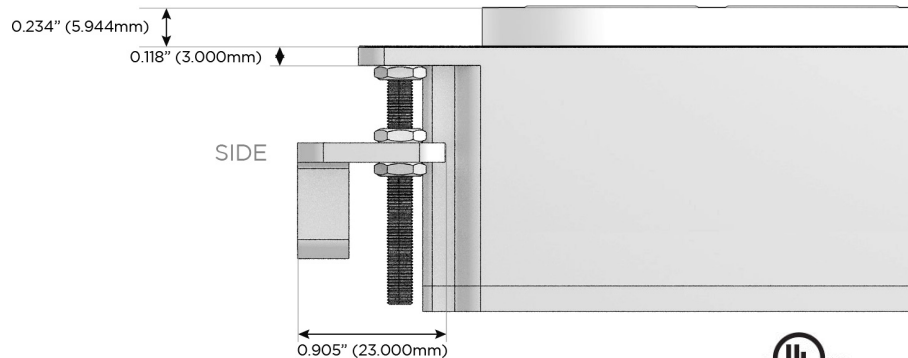

M-POWER-3T

AC POWER & DATA CONNECTIVITY SOLUTION

M-POWER-3TW-AEX-BZRNDB

Specs:

Modules/Ports:

- A** Tamper Resistant AC Receptacle
- E** USB-A & USB-C (20W)
- X** Switched AC

A E X

TOP