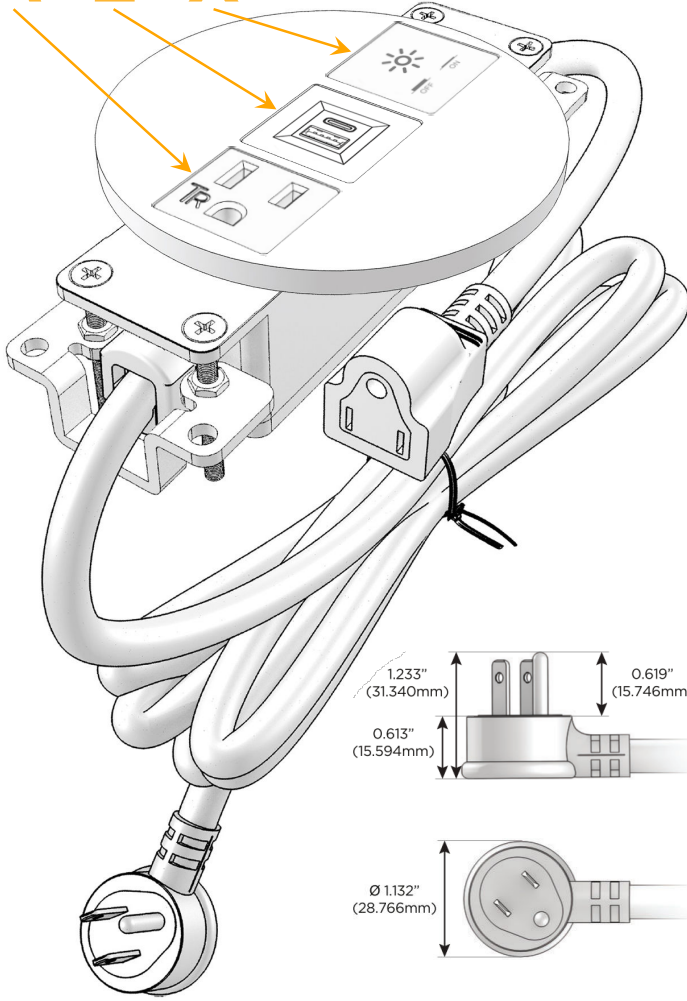

Bezel Finish: **SOLID BRONZE**

Custom Finishes Available M-POWER-3TW-AEX-BZRNDDB

Features:

Module/Port Options:

- A** Tamper Resistant AC Receptacle
- E** USB-A & USB-C (20W)
- M** Double USB-A (Fast Charging Ports - 18W)
- H** HDMI
- 6** CAT 6
- 12** RJ 12
- X** Switched AC
- Y** 3-Way Switch (Low Voltage)
- V** USB-C (45W High Speed Charging Port)
- S** USB-C (25W High Speed Charging Port)
- R** Switched AC (Rocker Switch)
- D** Dimmer Switch

Plug:

Supplied with Low Profile Flat 45° Angle 120 VAC Plug

Optional Standard Straight 120 VAC Plug

Optional Straight 120 VAC Pass-through Plug

- CLEAN, COMPACT DESIGN
- STREAMLINED
- LOW PROFILE
- SIDE-EXITING CORDS
- PLUG & PLAY
- 6' AC CORD & PLUG (FLAT PLUG STANDARD)
- CUSTOMIZABLE CONFIGURATIONS AND FINISHES
- UL LISTED FOR MOUNTING IN FURNITURE
- 15A

M-POWER-3T

AC POWER & DATA CONNECTIVITY SOLUTION

M-POWER-3TW-AEX-BZRNDB

Specs:

Modules/Ports:

- A** Tamper Resistant AC Receptacle
- E** USB-A & USB-C (20W)
- X** Switched AC

A E X

TOP