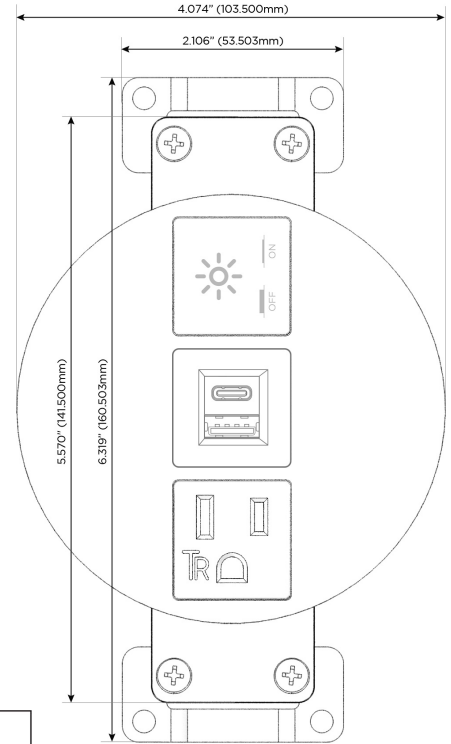

Bezel Finish: **SOLID BRONZE**

Custom Finishes Available M-POWER-3TW-AEX-BZRNDDB

Features:

Module/Port Options:

- A** Tamper Resistant AC Receptacle
- E** USB-A & USB-C (20W)
- M** Double USB-A (Fast Charging Ports - 18W)
- H** HDMI
- 6** CAT 6
- 12** RJ 12
- X** Switched AC
- Y** 3-Way Switch (Low Voltage)
- V** USB-C (45W High Speed Charging Port)
- S** USB-C (25W High Speed Charging Port)
- R** Switched AC (Rocker Switch)
- D** Dimmer Switch

Plug:

Supplied with Low Profile Flat 45° Angle 120 VAC Plug

Optional Standard Straight 120 VAC Plug

Optional Straight 120 VAC Pass-through Plug

- CLEAN, COMPACT DESIGN
- STREAMLINED
- LOW PROFILE
- SIDE-EXITING CORDS
- PLUG & PLAY
- 6' AC CORD & PLUG (FLAT PLUG STANDARD)
- CUSTOMIZABLE CONFIGURATIONS AND FINISHES
- UL LISTED FOR MOUNTING IN FURNITURE
- 15A

M-POWER-3T

AC POWER & DATA CONNECTIVITY SOLUTION

M-POWER-3TW-AEX-BZRNDB

Specs:

Modules/Ports:

- A** Tamper Resistant AC Receptacle
- E** USB-A & USB-C (20W)
- X** Switched AC

A E X

TOP