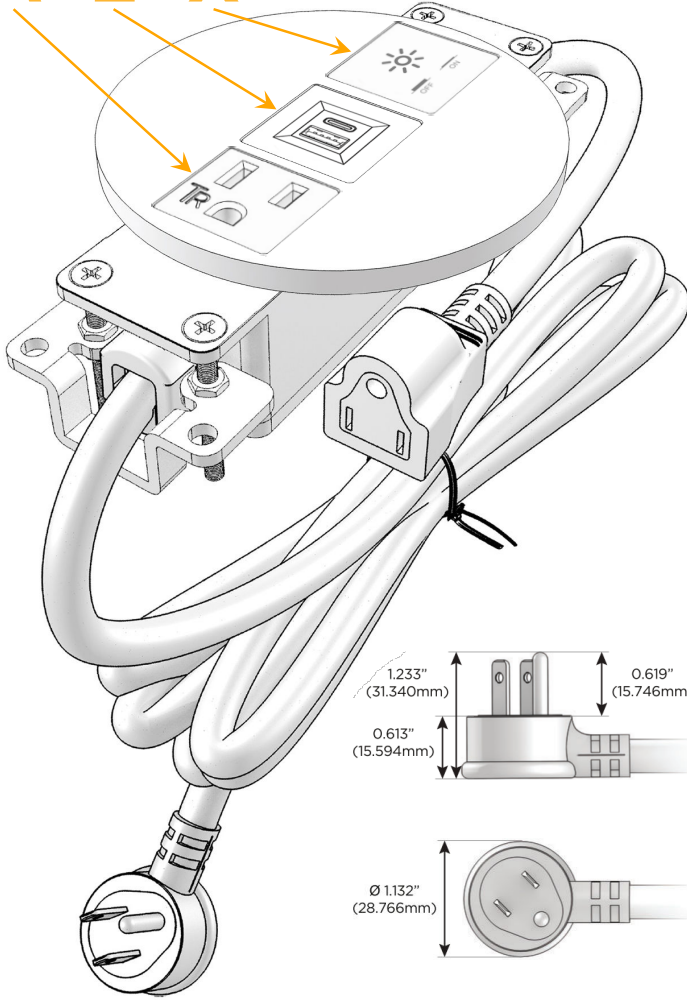

Bezel Finish: **ANTIQUED ARCHITECTURAL BRONZE (ZINC/STEEL)**

Custom Finishes Available M-POWER-3TW-AEX-BZ5ARNDSB

Features:

Module/Port Options:

- A** Tamper Resistant AC Receptacle
- E** USB-A & USB-C (20W)
- M** Double USB-A (Fast Charging Ports - 18W)
- H** HDMI
- 6** CAT 6
- 12** RJ 12
- X** Switched AC
- Y** 3-Way Switch (Low Voltage)
- V** USB-C (45W High Speed Charging Port)
- S** USB-C (25W High Speed Charging Port)
- R** Switched AC (Rocker Switch)
- D** Dimmer Switch

Plug:

Supplied with Low Profile Flat 45° Angle 120 VAC Plug

Optional Standard Straight 120 VAC Plug

Optional Straight 120 VAC Pass-through Plug

- CLEAN, COMPACT DESIGN
- STREAMLINED
- LOW PROFILE
- SIDE-EXITING CORDS
- PLUG & PLAY
- 6' AC CORD & PLUG (FLAT PLUG STANDARD)
- CUSTOMIZABLE CONFIGURATIONS AND FINISHES
- UL LISTED FOR MOUNTING IN FURNITURE
- 15A

M-POWER-3T

AC POWER & DATA CONNECTIVITY SOLUTION

M-POWER-3TW-AEX-BZ5ARNDSB

Specs:

Modules/Ports:

- A** Tamper Resistant AC Receptacle
- E** USB-A & USB-C (20W)
- X** Switched AC

A E X

Distributed by