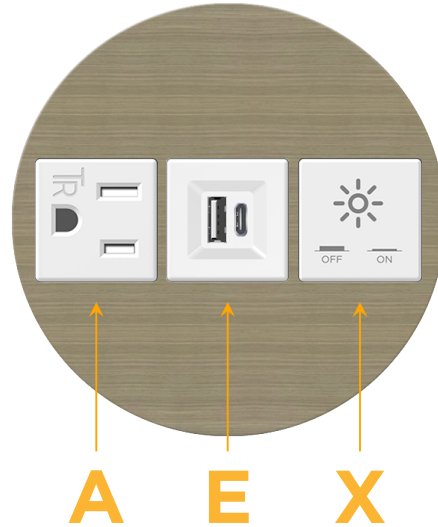

Bezel Finish: **ANTIQUED ARCHITECTURAL BRONZE (ZINC/STEEL)**

Custom Finishes Available M-POWER-3TW-AEX-BZ5ARNDSB

Features:

Module/Port Options:

- A** Tamper Resistant AC Receptacle
- E** USB-A & USB-C (20W)
- M** Double USB-A (Fast Charging Ports - 18W)
- H** HDMI
- 6** CAT 6
- 12** RJ 12
- X** Switched AC
- Y** 3-Way Switch (Low Voltage)
- V** USB-C (45W High Speed Charging Port)
- S** USB-C (25W High Speed Charging Port)
- R** Switched AC (Rocker Switch)
- D** Dimmer Switch

Plug:

Supplied with Low Profile Flat 45° Angle 120 VAC Plug

Optional Standard Straight 120 VAC Plug

Optional Straight 120 VAC Pass-through Plug

- CLEAN, COMPACT DESIGN
- STREAMLINED
- LOW PROFILE
- SIDE-EXITING CORDS
- PLUG & PLAY
- 6' AC CORD & PLUG (FLAT PLUG STANDARD)
- CUSTOMIZABLE CONFIGURATIONS AND FINISHES
- UL LISTED FOR MOUNTING IN FURNITURE
- 15A

M-POWER-3T

AC POWER & DATA CONNECTIVITY SOLUTION

M-POWER-3TW-AEX-BZ5ARNDSB

Specs:

Modules/Ports:

- A** Tamper Resistant AC Receptacle
- E** USB-A & USB-C (20W)
- X** Switched AC

A E X

Distributed by