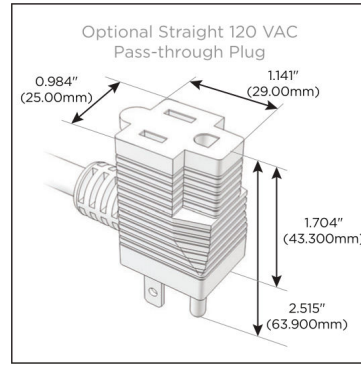

Plug:

Supplied with Low Profile Flat 45° Angle 120 VAC Plug

Optional Standard Straight 120 VAC Plug

Optional Straight 120 VAC Pass-through Plug

- CLEAN, COMPACT DESIGN
- STREAMLINED
- LOW PROFILE
- SIDE-EXITING CORDS
- PLUG & PLAY
- 6' AC CORD & PLUG (FLAT PLUG STANDARD)
- CUSTOMIZABLE CONFIGURATIONS AND FINISHES
- UL LISTED FOR MOUNTING IN FURNITURE
- 15A

M-POWER-3T

AC POWER & DATA CONNECTIVITY SOLUTION

M-POWER-3TW-AEX-BZ5ARNDSB

Specs:

Modules/Ports:

- A** Tamper Resistant AC Receptacle
- E** USB-A & USB-C (20W)
- X** Switched AC

A E X

Distributed by