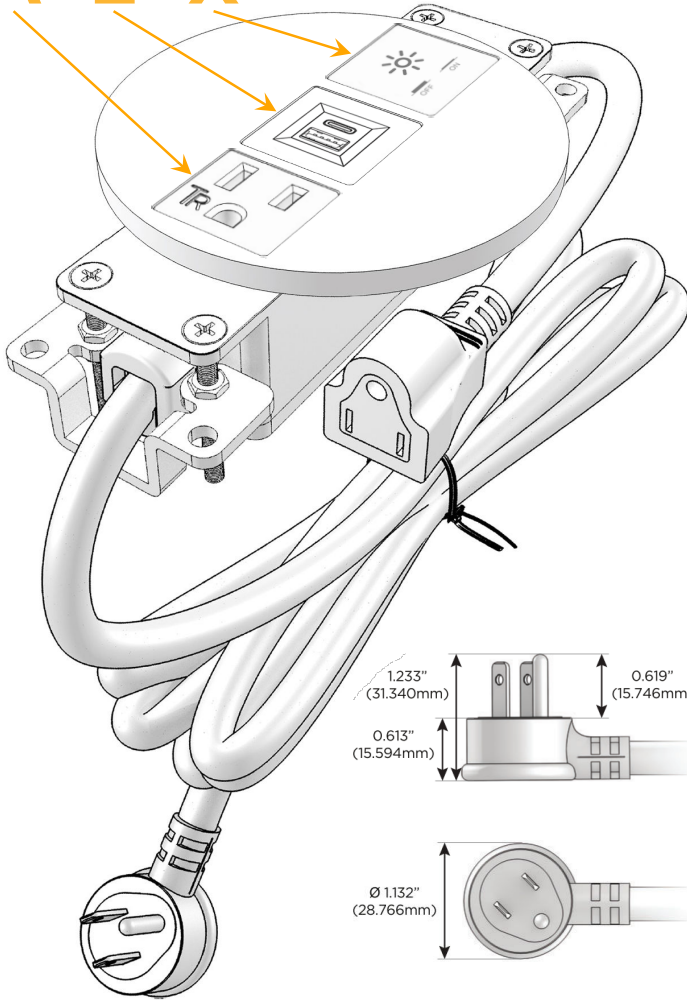

Bezel Finish: **SOLID BRONZE BRUSHED**

Custom Finishes Available M-POWER-3TW-AEX-BZ4RND8

Features:

Module/Port Options:

- A** Tamper Resistant AC Receptacle
- E** USB-A & USB-C (20W)
- M** Double USB-A (Fast Charging Ports - 18W)
- H** HDMI
- 6** CAT 6
- 12** RJ 12
- X** Switched AC
- Y** 3-Way Switch (Low Voltage)
- V** USB-C (45W High Speed Charging Port)
- S** USB-C (25W High Speed Charging Port)
- R** Switched AC (Rocker Switch)
- D** Dimmer Switch

Plug:

Supplied with Low Profile Flat 45° Angle 120 VAC Plug

Optional Standard Straight 120 VAC Plug

Optional Straight 120 VAC Pass-through Plug

- CLEAN, COMPACT DESIGN
- STREAMLINED
- LOW PROFILE
- SIDE-EXITING CORDS
- PLUG & PLAY
- 6' AC CORD & PLUG (FLAT PLUG STANDARD)
- CUSTOMIZABLE CONFIGURATIONS AND FINISHES
- UL LISTED FOR MOUNTING IN FURNITURE
- 15A

M-POWER-3T

AC POWER & DATA CONNECTIVITY SOLUTION

M-POWER-3TW-AEX-BZ4RND

Specs:

Modules/Ports:

- A** Tamper Resistant AC Receptacle
- E** USB-A & USB-C (20W)
- X** Switched AC

A E X

Distributed by