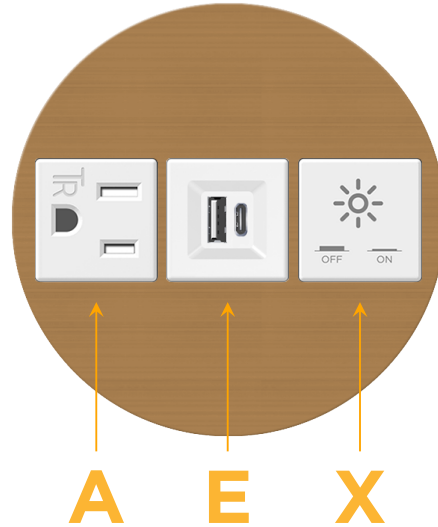

Bezel Finish: **SOLID BRONZE BRUSHED**

Custom Finishes Available M-POWER-3TW-AEX-BZ4RND8

Features:

Module/Port Options:

- A** Tamper Resistant AC Receptacle
- E** USB-A & USB-C (20W)
- M** Double USB-A (Fast Charging Ports - 18W)
- H** HDMI
- 6** CAT 6
- 12** RJ 12
- X** Switched AC
- Y** 3-Way Switch (Low Voltage)
- V** USB-C (45W High Speed Charging Port)
- S** USB-C (25W High Speed Charging Port)
- R** Switched AC (Rocker Switch)
- D** Dimmer Switch

Plug:

Supplied with Low Profile Flat 45° Angle 120 VAC Plug

Optional Standard Straight 120 VAC Plug

Optional Straight 120 VAC Pass-through Plug

- CLEAN, COMPACT DESIGN
- STREAMLINED
- LOW PROFILE
- SIDE-EXITING CORDS
- PLUG & PLAY
- 6' AC CORD & PLUG (FLAT PLUG STANDARD)
- CUSTOMIZABLE CONFIGURATIONS AND FINISHES
- UL LISTED FOR MOUNTING IN FURNITURE
- 15A

M-POWER-3T

AC POWER & DATA CONNECTIVITY SOLUTION

M-POWER-3TW-AEX-BZ4RND

Specs:

Modules/Ports:

- A** Tamper Resistant AC Receptacle
- E** USB-A & USB-C (20W)
- X** Switched AC

A E X

Distributed by