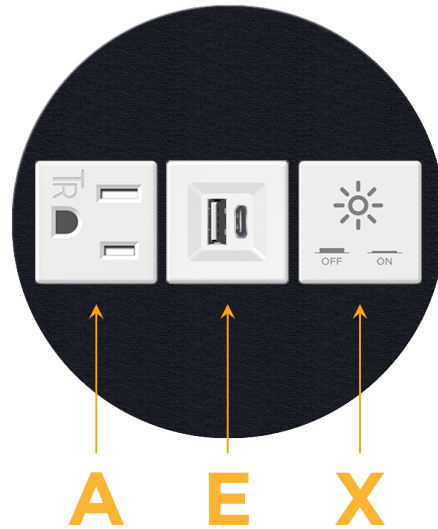

M-POWER-3T

AC POWER & DATA CONNECTIVITY SOLUTION

M-POWER-3TW-AEX-BRNSDB

Distributed by

Mormax Company, Inc.

8 Westchester Plaza

Elmsford, NY 10523

914-699-0101

sales@mormax.com

mormax.com

Metro Light & Power's line of power & data solutions offers sophisticated design elements combined with greater ease of installation. Streamlined and low-profile, enhanced by side-exiting cords, our outlets advance the industry with their cutting edge look and feel. We believe flexibility is key, and we provide a variety of mounting options, including the ability to mount in limited spaces. Our outlets are available in many finishes and configurations, in addition to a custom color and finish capability for our clients.

Bezel Finish: **BLACK (ZINC/STEEL)**

Custom Finishes Available M-POWER-3TW-AEX-BRNSDB

Features:

Module/Port Options:

- **A** Tamper Resistant AC Receptacle
- **E** USB-A & USB-C (20W)
- **M** Double USB-A (Fast Charging Ports - 18W)
- **H** HDMI
- **6** CAT 6
- **12** RJ 12
- **X** Switched AC
- **Y** 3-Way Switch (Low Voltage)
- **V** USB-C (45W High Speed Charging Port)
- **S** USB-C (25W High Speed Charging Port)
- **R** Switched AC (Rocker Switch)
- **D** Dimmer Switch

Plug:

Supplied with Low Profile Flat 45° Angle 120 VAC Plug

Optional Standard Straight 120 VAC Plug

Optional Straight 120 VAC Pass-through Plug

- CLEAN, COMPACT DESIGN
- STREAMLINED
- LOW PROFILE
- SIDE-EXITING CORDS
- PLUG & PLAY
- 6' AC CORD & PLUG (FLAT PLUG STANDARD)
- CUSTOMIZABLE CONFIGURATIONS AND FINISHES
- UL LISTED FOR MOUNTING IN FURNITURE
- 15A