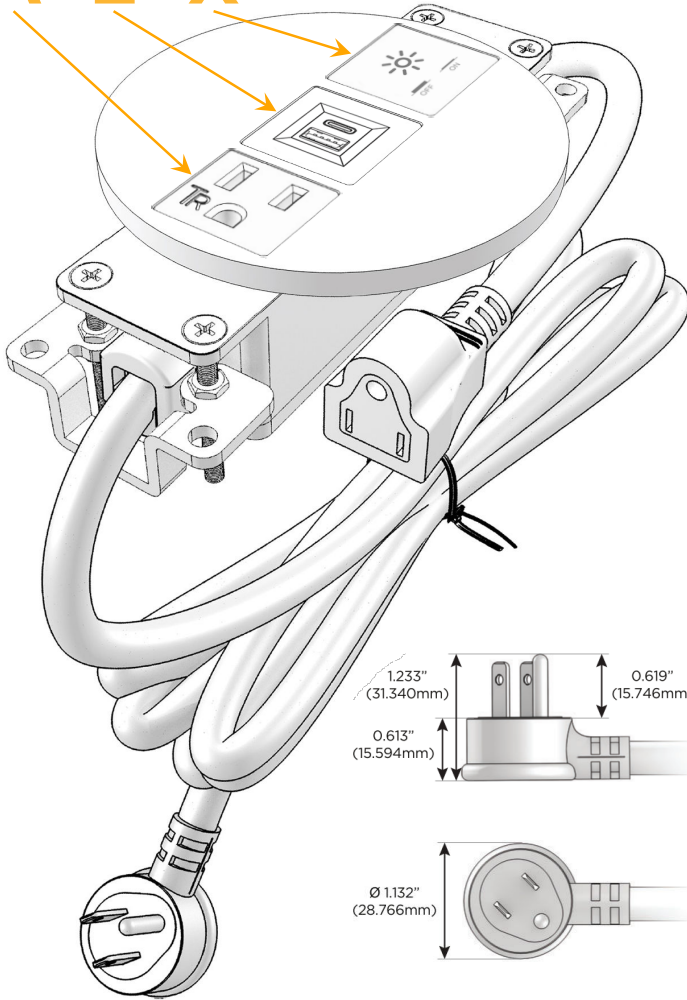

### Module/Port Options:

- A** Tamper Resistant AC Receptacle
- E** USB-A & USB-C (20W)
- M** Double USB-A (Fast Charging Ports - 18W)
- H** HDMI
- 6** CAT 6
- 12** RJ 12
- X** Switched AC
- Y** 3-Way Switch (Low Voltage)
- V** USB-C (45W High Speed Charging Port)
- S** USB-C (25W High Speed Charging Port)
- R** Switched AC (Rocker Switch)
- D** Dimmer Switch

### Plug:

Supplied with Low Profile Flat 45° Angle 120 VAC Plug

Optional Standard Straight 120 VAC Plug

Optional Straight 120 VAC Pass-through Plug

- CLEAN, COMPACT DESIGN
- STREAMLINED
- LOW PROFILE
- SIDE-EXITING CORDS
- PLUG & PLAY
- 6' AC CORD & PLUG (FLAT PLUG STANDARD)
- CUSTOMIZABLE CONFIGURATIONS AND FINISHES
- UL LISTED FOR MOUNTING IN FURNITURE
- 15A

## AC POWER & DATA CONNECTIVITY SOLUTION

M-POWER-3TW-AEX-BRNSDB

Specs:

**Modules/Ports:**

- A** Tamper Resistant AC Receptacle
- E** USB-A & USB-C (20W)
- X** Switched AC

**A E X**

Distributed by

Mormax Company, Inc.