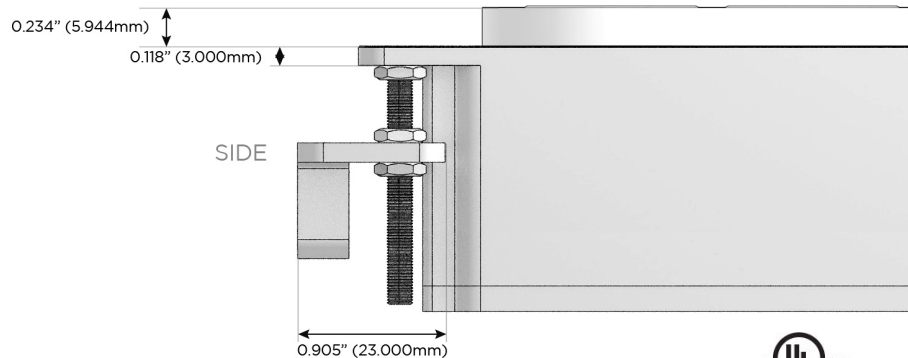

M-POWER-3T

AC POWER & DATA CONNECTIVITY SOLUTION

M-POWER-3TW-AEX-BR4RND

Specs:

Modules/Ports:

- **A** Tamper Resistant AC Receptacle
- **E** USB-A & USB-C (20W)
- **X** Switched AC

A E X

TOP

Distributed by

Mormax Company, Inc.

8 Westchester Plaza

Elmsford, NY 10523

914-699-0101

sales@mormax.com

mormax.com