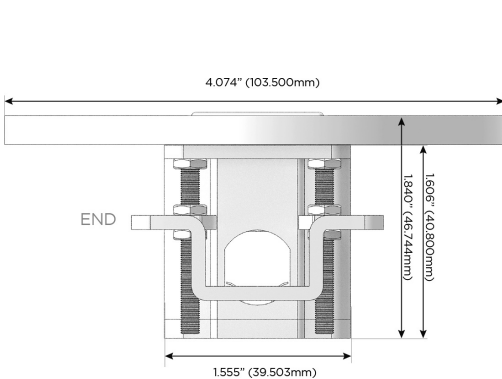

M-POWER-3T

AC POWER & DATA CONNECTIVITY SOLUTION

M-POWER-3TW-AEX-BR4RND

Specs:

Modules/Ports:

- **A** Tamper Resistant AC Receptacle
- **E** USB-A & USB-C (20W)
- **X** Switched AC

A E X

TOP

Distributed by

Mormax Company, Inc.

8 Westchester Plaza

Elmsford, NY 10523

914-699-0101

sales@mormax.com

mormax.com