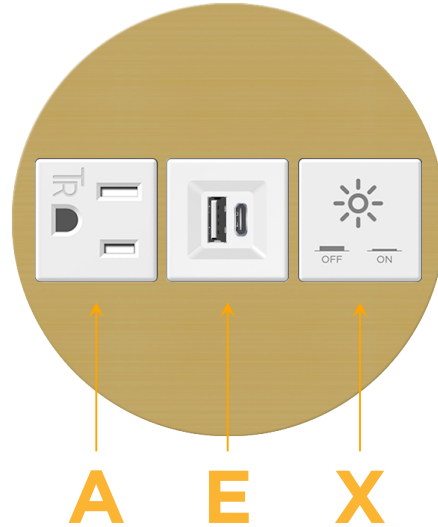

M-POWER-3T

AC POWER & DATA CONNECTIVITY SOLUTION

M-POWER-3TW-AEX-BR4RND8

Distributed by

Mormax Company, Inc.

8 Westchester Plaza

Elmsford, NY 10523

914-699-0101

sales@mormax.com

mormax.com

Metro Light & Power's line of power & data solutions offers sophisticated design elements combined with greater ease of installation. Streamlined and low-profile, enhanced by side-exiting cords, our outlets advance the industry with their cutting edge look and feel. We believe flexibility is key, and we provide a variety of mounting options, including the ability to mount in limited spaces. Our outlets are available in many finishes and configurations, in addition to a custom color and finish capability for our clients.

Bezel Finish: **SOLID BRASS BRUSHED**

Custom Finishes Available M-POWER-3TW-AEX-BR4RND8

Features:

Module/Port Options:

- **A** Tamper Resistant AC Receptacle
- **E** USB-A & USB-C (20W)
- **M** Double USB-A (Fast Charging Ports - 18W)
- **H** HDMI
- **6** CAT 6
- **12** RJ 12
- **X** Switched AC
- **Y** 3-Way Switch (Low Voltage)
- **V** USB-C (45W High Speed Charging Port)
- **S** USB-C (25W High Speed Charging Port)
- **R** Switched AC (Rocker Switch)
- **D** Dimmer Switch

Plug:

Supplied with Low Profile Flat 45° Angle 120 VAC Plug

Optional Standard Straight 120 VAC Plug

Optional Straight 120 VAC Pass-through Plug

- CLEAN, COMPACT DESIGN
- STREAMLINED
- LOW PROFILE
- SIDE-EXITING CORDS
- PLUG & PLAY
- 6' AC CORD & PLUG (FLAT PLUG STANDARD)
- CUSTOMIZABLE CONFIGURATIONS AND FINISHES
- UL LISTED FOR MOUNTING IN FURNITURE
- 15A