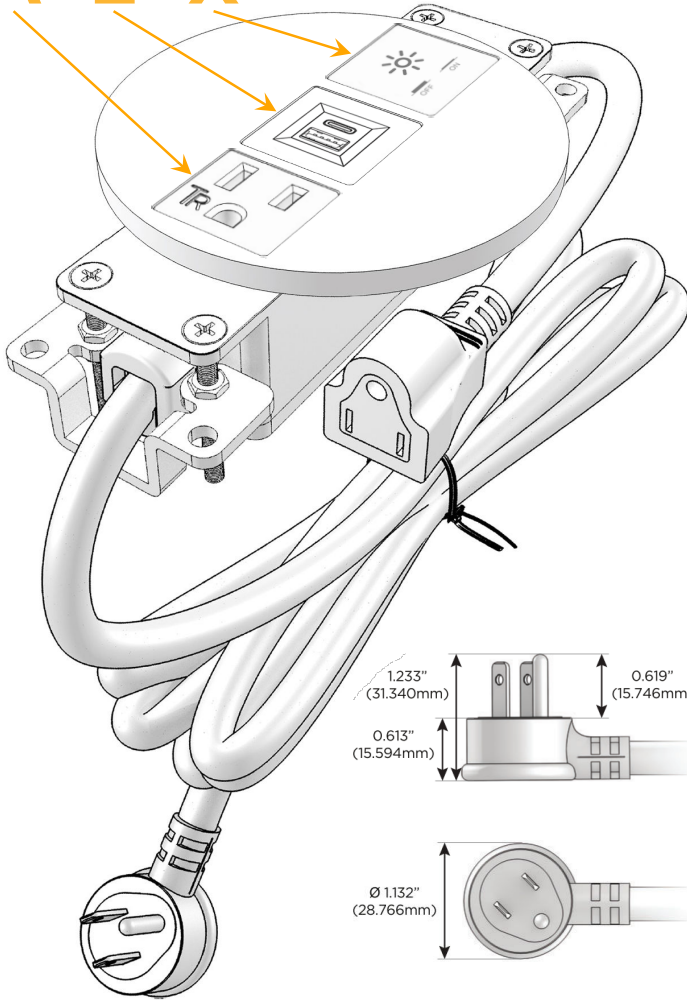

M-POWER-3T

AC POWER & DATA CONNECTIVITY SOLUTION

M-POWER-3TW-AEX-BR4RND

Specs:

Modules/Ports:

- **A** Tamper Resistant AC Receptacle
- **E** USB-A & USB-C (20W)
- **X** Switched AC

A E X