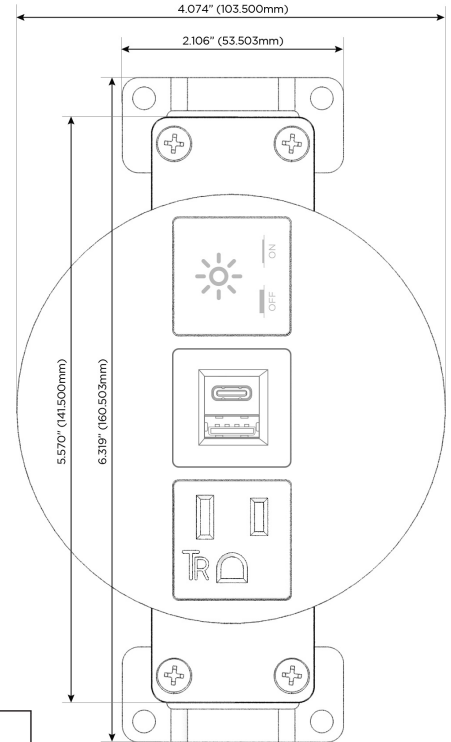

M-POWER-3T

AC POWER & DATA CONNECTIVITY SOLUTION

M-POWER-3TW-AEX-BR4RND

Specs:

Modules/Ports:

- **A** Tamper Resistant AC Receptacle
- **E** USB-A & USB-C (20W)
- **X** Switched AC

A E X

TOP

Distributed by

Mormax Company, Inc.

8 Westchester Plaza

Elmsford, NY 10523

914-699-0101

sales@mormax.com

mormax.com