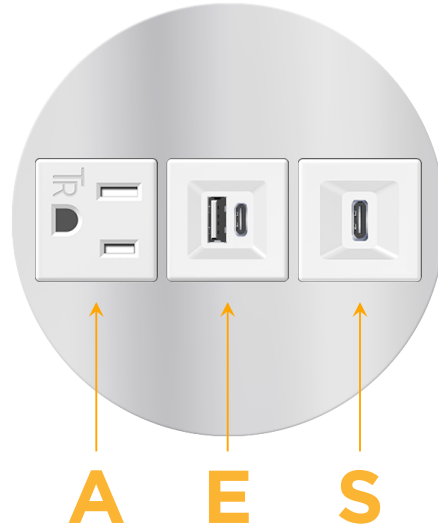

M-POWER-3T

AC POWER & DATA CONNECTIVITY SOLUTION

M-POWER-3TW-AES-SS8RNDB

Distributed by

Mormax Company, Inc.

8 Westchester Plaza

Elmsford, NY 10523

914-699-0101

sales@mormax.com

mormax.com

Metro Light & Power's line of power & data solutions offers sophisticated design elements combined with greater ease of installation. Streamlined and low-profile, enhanced by side-exiting cords, our outlets advance the industry with their cutting edge look and feel. We believe flexibility is key, and we provide a variety of mounting options, including the ability to mount in limited spaces. Our outlets are available in many finishes and configurations, in addition to a custom color and finish capability for our clients.

Bezel Finish: **STAINLESS STEEL MIRROR FINISH**

Custom Finishes Available M-POWER-3TW-AES-SS8RNDB

Features:

Module/Port Options:

- **A** Tamper Resistant AC Receptacle
- **E** USB-A & USB-C (20W)
- **M** Double USB-A (Fast Charging Ports - 18W)
- **H** HDMI
- **6** CAT 6
- **12** RJ 12
- **X** Switched AC
- **Y** 3-Way Switch (Low Voltage)
- **V** USB-C (45W High Speed Charging Port)
- **S** USB-C (25W High Speed Charging Port)
- **R** Switched AC (Rocker Switch)
- **D** Dimmer Switch

Plug:

Supplied with Low Profile Flat 45° Angle 120 VAC Plug

Optional Standard Straight 120 VAC Plug

Optional Straight 120 VAC Pass-through Plug

- CLEAN, COMPACT DESIGN
- STREAMLINED
- LOW PROFILE
- SIDE-EXITING CORDS
- PLUG & PLAY
- 6' AC CORD & PLUG (FLAT PLUG STANDARD)
- CUSTOMIZABLE CONFIGURATIONS AND FINISHES
- UL LISTED FOR MOUNTING IN FURNITURE
- 15A