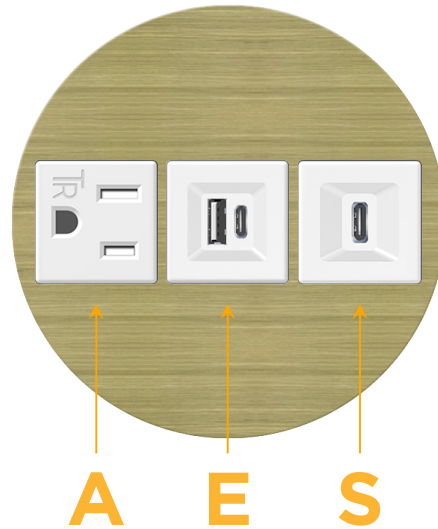

M-POWER-3T

AC POWER & DATA CONNECTIVITY SOLUTION

M-POWER-3TW-AES-BRARNSB

Distributed by

Mormax Company, Inc.

8 Westchester Plaza

Elmsford, NY 10523

914-699-0101

sales@mormax.com

mormax.com

Metro Light & Power's line of power & data solutions offers sophisticated design elements combined with greater ease of installation. Streamlined and low-profile, enhanced by side-exiting cords, our outlets advance the industry with their cutting edge look and feel. We believe flexibility is key, and we provide a variety of mounting options, including the ability to mount in limited spaces. Our outlets are available in many finishes and configurations, in addition to a custom color and finish capability for our clients.

Bezel Finish: **BRASS ANTIQUED (ZINC/STEEL)**

Custom Finishes Available M-POWER-3TW-AES-BRARNSB

Features:

Module/Port Options:

- **A** Tamper Resistant AC Receptacle
- **E** USB-A & USB-C (20W)
- **M** Double USB-A (Fast Charging Ports - 18W)
- **H** HDMI
- **6** CAT 6
- **12** RJ 12
- **X** Switched AC
- **Y** 3-Way Switch (Low Voltage)
- **V** USB-C (45W High Speed Charging Port)
- **S** USB-C (25W High Speed Charging Port)
- **R** Switched AC (Rocker Switch)
- **D** Dimmer Switch

Plug:

Supplied with Low Profile Flat 45° Angle 120 VAC Plug

Optional Standard Straight 120 VAC Plug

Optional Straight 120 VAC Pass-through Plug

- CLEAN, COMPACT DESIGN
- STREAMLINED
- LOW PROFILE
- SIDE-EXITING CORDS
- PLUG & PLAY
- 6' AC CORD & PLUG (FLAT PLUG STANDARD)
- CUSTOMIZABLE CONFIGURATIONS AND FINISHES
- UL LISTED FOR MOUNTING IN FURNITURE
- 15A