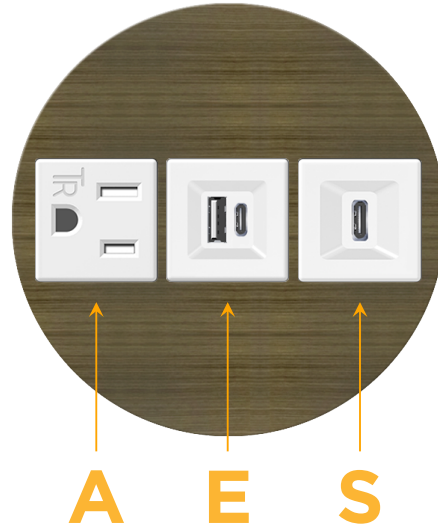

M-POWER-3T

AC POWER & DATA CONNECTIVITY SOLUTION

M-POWER-3TW-AES-APRNDSB

Distributed by

Mormax Company, Inc.

8 Westchester Plaza

Elmsford, NY 10523

914-699-0101

sales@mormax.com

mormax.com

Metro Light & Power's line of power & data solutions offers sophisticated design elements combined with greater ease of installation. Streamlined and low-profile, enhanced by side-exiting cords, our outlets advance the industry with their cutting edge look and feel. We believe flexibility is key, and we provide a variety of mounting options, including the ability to mount in limited spaces. Our outlets are available in many finishes and configurations, in addition to a custom color and finish capability for our clients.

Bezel Finish: **SPECIAL ANTIQUE BRONZE (ZINC/STEEL)**

Custom Finishes Available M-POWER-3TW-AES-APRNDSB

Features:

Module/Port Options:

- **A** Tamper Resistant AC Receptacle
- **E** USB-A & USB-C (20W)
- **M** Double USB-A (Fast Charging Ports - 18W)
- **H** HDMI
- **6** CAT 6
- **12** RJ 12
- **X** Switched AC
- **Y** 3-Way Switch (Low Voltage)
- **V** USB-C (45W High Speed Charging Port)
- **S** USB-C (25W High Speed Charging Port)
- **R** Switched AC (Rocker Switch)
- **D** Dimmer Switch

Plug:

Supplied with Low Profile Flat 45° Angle 120 VAC Plug

Optional Standard Straight 120 VAC Plug

Optional Straight 120 VAC Pass-through Plug

- CLEAN, COMPACT DESIGN
- STREAMLINED
- LOW PROFILE
- SIDE-EXITING CORDS
- PLUG & PLAY
- 6' AC CORD & PLUG (FLAT PLUG STANDARD)
- CUSTOMIZABLE CONFIGURATIONS AND FINISHES
- UL LISTED FOR MOUNTING IN FURNITURE
- 15A