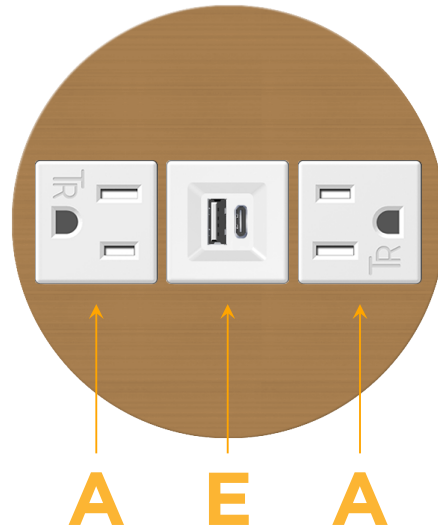

M-POWER-3T

AC POWER & DATA CONNECTIVITY SOLUTION

M-POWER-3TW-AEA-BZ4RND8

Distributed by

Mormax Company, Inc.

8 Westchester Plaza

Elmsford, NY 10523

914-699-0101

sales@mormax.com

mormax.com

Metro Light & Power's line of power & data solutions offers sophisticated design elements combined with greater ease of installation. Streamlined and low-profile, enhanced by side-exiting cords, our outlets advance the industry with their cutting edge look and feel. We believe flexibility is key, and we provide a variety of mounting options, including the ability to mount in limited spaces. Our outlets are available in many finishes and configurations, in addition to a custom color and finish capability for our clients.

Bezel Finish: **SOLID BRONZE BRUSHED**

Custom Finishes Available M-POWER-3TW-AEA-BZ4RND8

Features:

Module/Port Options:

- **A** Tamper Resistant AC Receptacle
- **E** USB-A & USB-C (20W)
- **M** Double USB-A (Fast Charging Ports - 18W)
- **H** HDMI
- **6** CAT 6
- **12** RJ 12
- **X** Switched AC
- **Y** 3-Way Switch (Low Voltage)
- **V** USB-C (45W High Speed Charging Port)
- **S** USB-C (25W High Speed Charging Port)
- **R** Switched AC (Rocker Switch)
- **D** Dimmer Switch

Plug:

Supplied with Low Profile Flat 45° Angle 120 VAC Plug

Optional Standard Straight 120 VAC Plug

Optional Straight 120 VAC Pass-through Plug

- CLEAN, COMPACT DESIGN
- STREAMLINED
- LOW PROFILE
- SIDE-EXITING CORDS
- PLUG & PLAY
- 6' AC CORD & PLUG (FLAT PLUG STANDARD)
- CUSTOMIZABLE CONFIGURATIONS AND FINISHES
- UL LISTED FOR MOUNTING IN FURNITURE
- 15A