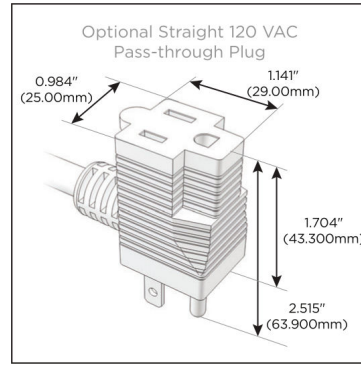

M-POWER-3T

AC POWER & DATA CONNECTIVITY SOLUTION

M-POWER-3TW-AE6-BZRND

Specs:

Modules/Ports:

- **A** Tamper Resistant AC Receptacle
- **E** USB-A & USB-C (20W)
- **6** CAT 6

Distributed by

Mormax Company, Inc.

8 Westchester Plaza

Elmsford, NY 10523

914-699-0101

sales@mormax.com

mormax.com

A E 6