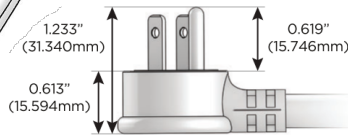

Mormax Company, Inc.

8 Westchester Plaza

Elmsford, NY 10523

914-699-0101

sales@mormax.com

mormax.com

A E 6