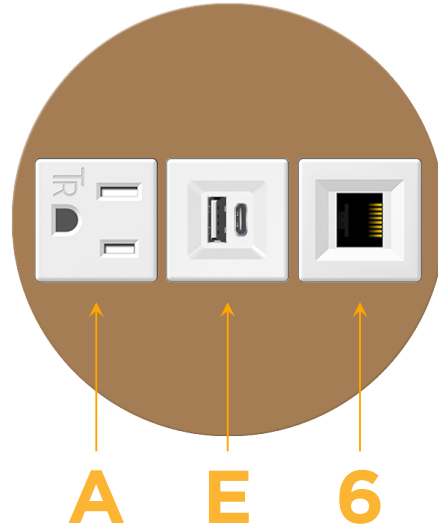

M-POWER-3T

AC POWER & DATA CONNECTIVITY SOLUTION

M-POWER-3TW-AE6-BZRND

Distributed by

Mormax Company, Inc.

8 Westchester Plaza

Elmsford, NY 10523

914-699-0101

sales@mormax.com

mormax.com

Metro Light & Power's line of power & data solutions offers sophisticated design elements combined with greater ease of installation. Streamlined and low-profile, enhanced by side-exiting cords, our outlets advance the industry with their cutting edge look and feel. We believe flexibility is key, and we provide a variety of mounting options, including the ability to mount in limited spaces. Our outlets are available in many finishes and configurations, in addition to a custom color and finish capability for our clients.

Bezel Finish: **SOLID BRONZE**

Custom Finishes Available M-POWER-3TW-AE6-BZRND

Features:

Module/Port Options:

- **A** Tamper Resistant AC Receptacle
- **E** USB-A & USB-C (20W)
- **M** Double USB-A (Fast Charging Ports - 18W)
- **H** HDMI
- **6** CAT 6
- **12** RJ 12
- **X** Switched AC
- **Y** 3-Way Switch (Low Voltage)
- **V** USB-C (45W High Speed Charging Port)
- **S** USB-C (25W High Speed Charging Port)
- **R** Switched AC (Rocker Switch)
- **D** Dimmer Switch

Plug:

Supplied with Low Profile Flat 45° Angle 120 VAC Plug

Optional Standard Straight 120 VAC Plug

Optional Straight 120 VAC Pass-through Plug

- CLEAN, COMPACT DESIGN
- STREAMLINED
- LOW PROFILE
- SIDE-EXITING CORDS
- PLUG & PLAY
- 6' AC CORD & PLUG (FLAT PLUG STANDARD)
- CUSTOMIZABLE CONFIGURATIONS AND FINISHES
- UL LISTED FOR MOUNTING IN FURNITURE
- 15A