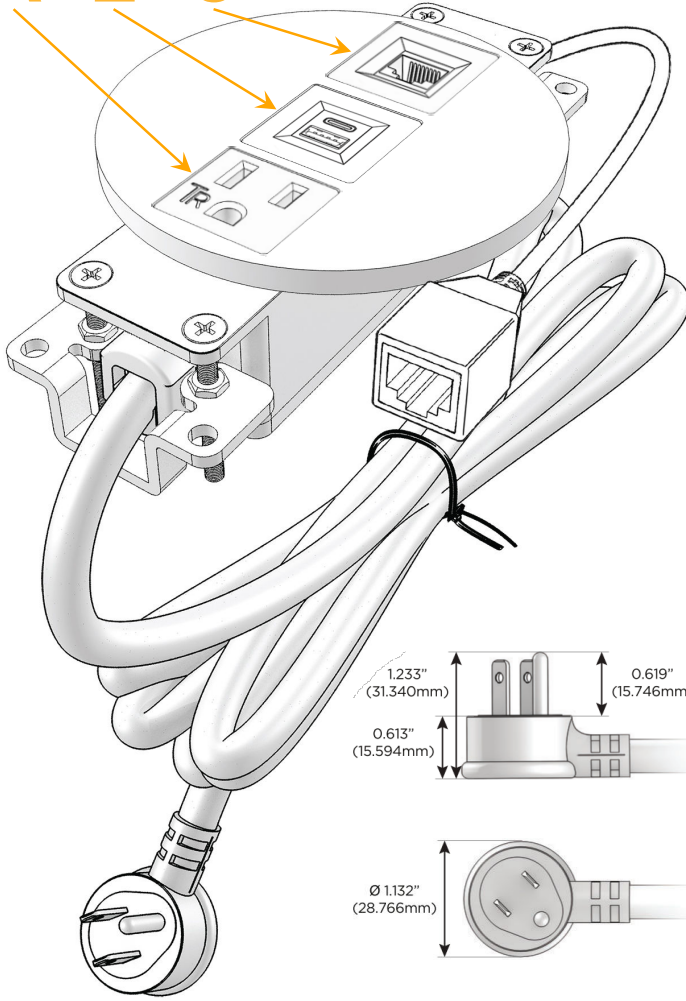

M-POWER-3T

AC POWER & DATA CONNECTIVITY SOLUTION

M-POWER-3TW-AE6-BZRND

Specs:

Modules/Ports:

- **A** Tamper Resistant AC Receptacle
- **E** USB-A & USB-C (20W)
- **6** CAT 6

Distributed by

Mormax Company, Inc.

8 Westchester Plaza

Elmsford, NY 10523

914-699-0101

sales@mormax.com

mormax.com

A E 6