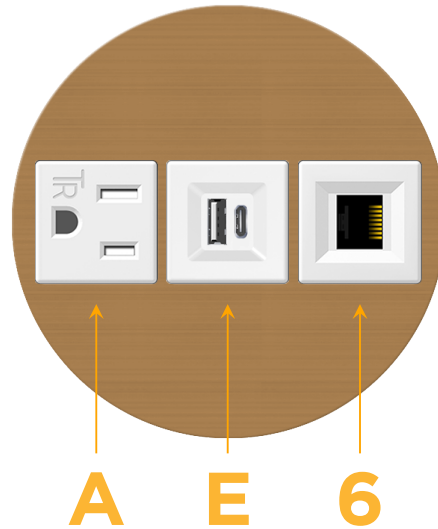

sales@mormax.com

mormax.com

Metro Light & Power's line of power & data solutions offers sophisticated design elements combined with greater ease of installation. Streamlined and low-profile, enhanced by side-exiting cords, our outlets advance the industry with their cutting edge look and feel. We believe flexibility is key, and we provide a variety of mounting options, including the ability to mount in limited spaces. Our outlets are available in many finishes and configurations, in addition to a custom color and finish capability for our clients.

Bezel Finish: **SOLID BRONZE BRUSHED**

Custom Finishes Available M-POWER-3TW-AE6-BZ4RND8

Features:

Module/Port Options:

- A** Tamper Resistant AC Receptacle
- E** USB-A & USB-C (20W)
- M** Double USB-A (Fast Charging Ports - 18W)
- H** HDMI
- 6** CAT 6
- 12** RJ 12
- X** Switched AC
- Y** 3-Way Switch (Low Voltage)
- V** USB-C (45W High Speed Charging Port)
- S** USB-C (25W High Speed Charging Port)
- R** Switched AC (Rocker Switch)
- D** Dimmer Switch

Plug:

Supplied with Low Profile Flat 45° Angle 120 VAC Plug

Optional Standard Straight 120 VAC Plug

Optional Straight 120 VAC Pass-through Plug

- CLEAN, COMPACT DESIGN
- STREAMLINED
- LOW PROFILE
- SIDE-EXITING CORDS
- PLUG & PLAY
- 6' AC CORD & PLUG (FLAT PLUG STANDARD)
- CUSTOMIZABLE CONFIGURATIONS AND FINISHES
- UL LISTED FOR MOUNTING IN FURNITURE
- 15A

M-POWER-3T

AC POWER & DATA CONNECTIVITY SOLUTION

M-POWER-3TW-AE6-BZ4RND

Specs:

Modules/Ports:

- A** Tamper Resistant AC Receptacle
- E** USB-A & USB-C (20W)
- 6** CAT 6

Distributed by

Mormax Company, Inc.