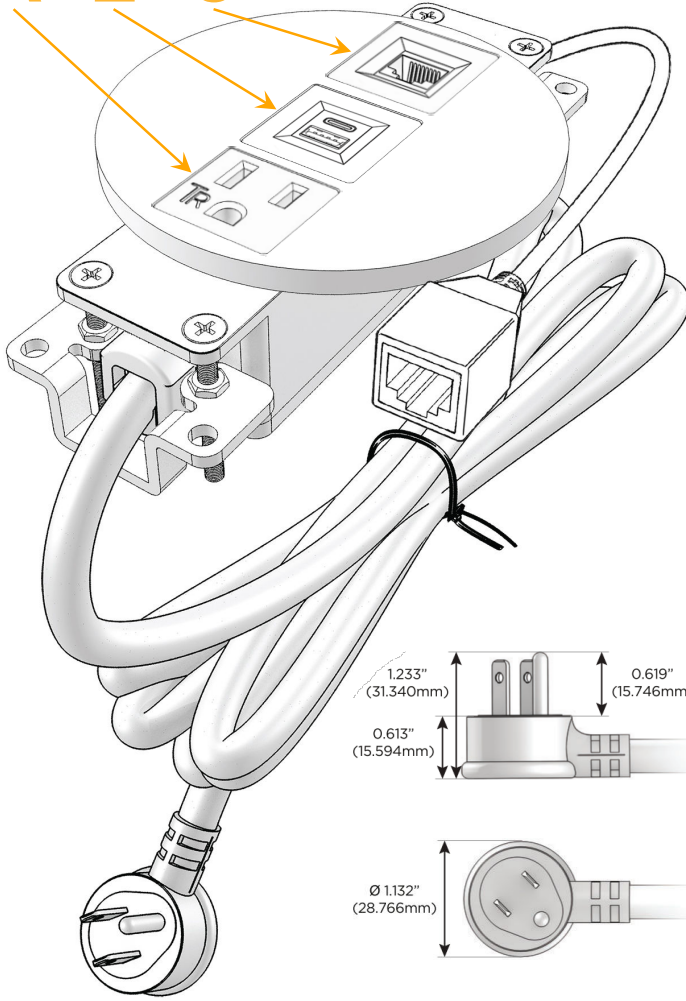

M-POWER-3T

AC POWER & DATA CONNECTIVITY SOLUTION

M-POWER-3TW-AE6-BZ4RND

Specs:

Modules/Ports:

- **A** Tamper Resistant AC Receptacle
- **E** USB-A & USB-C (20W)
- **6** CAT 6

Distributed by

Mormax Company, Inc.

8 Westchester Plaza

Elmsford, NY 10523

914-699-0101

sales@mormax.com

mormax.com

A E 6